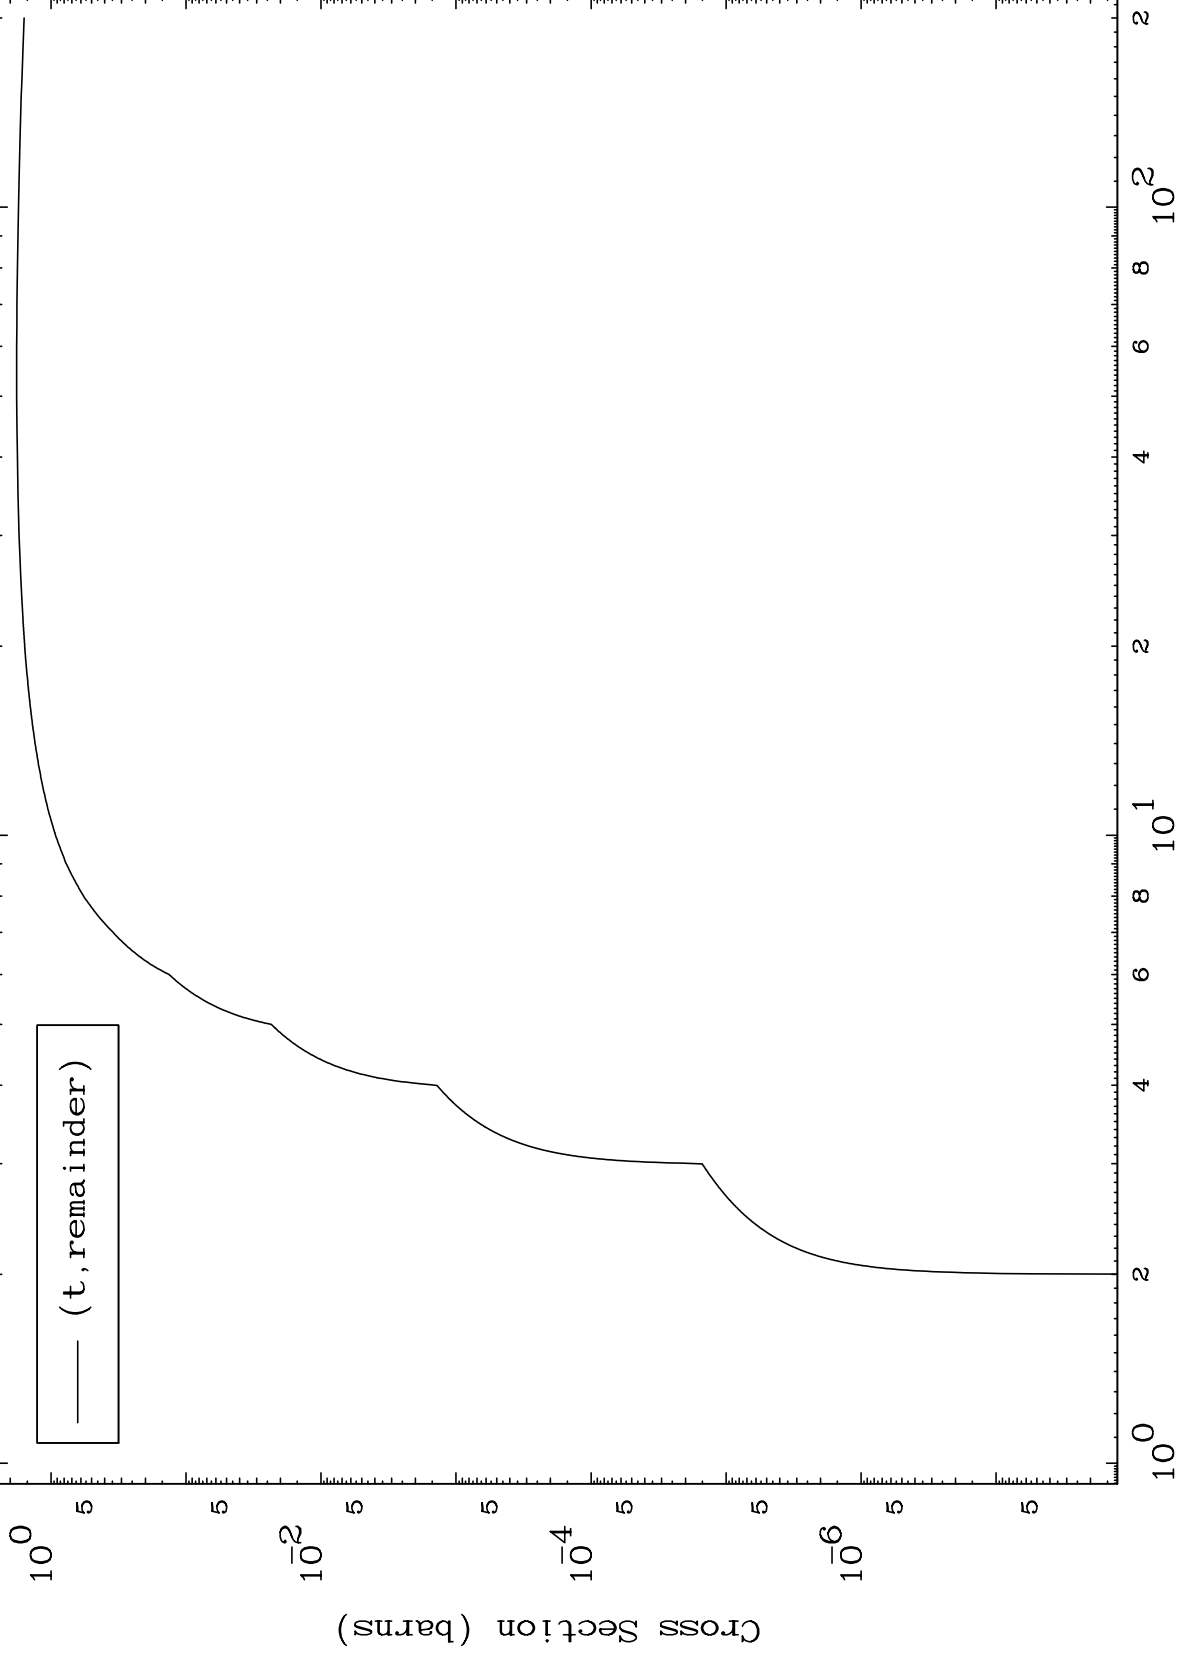

Press Mouse Button to Start

MAT 4101

Triton Major

41-Nb-85

0 Kelvin Cross Sections

Incident Energy (MeV)

41-Nb-85