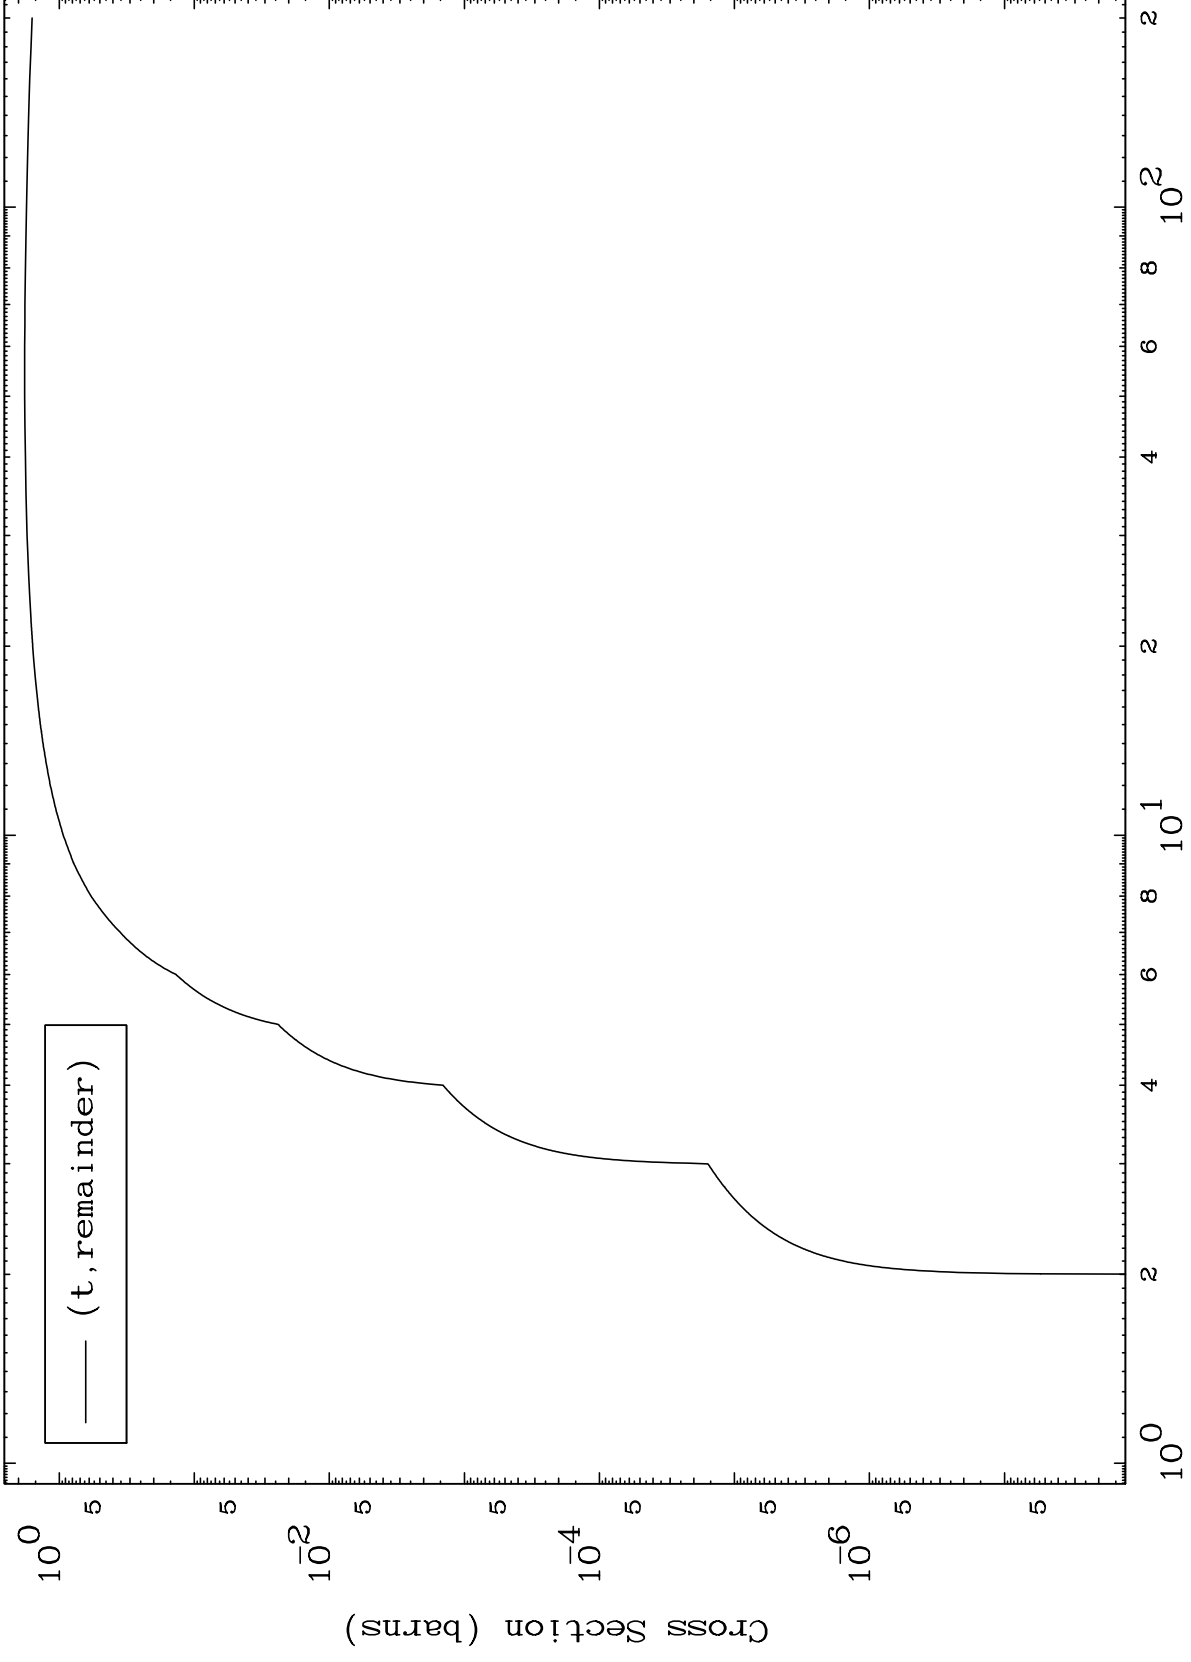

Press Mouse Button to Start

MAT 4104

Triton Major

41-Nb-86

0 Kelvin Cross Sections

Incident Energy (MeV)

41-Nb-86