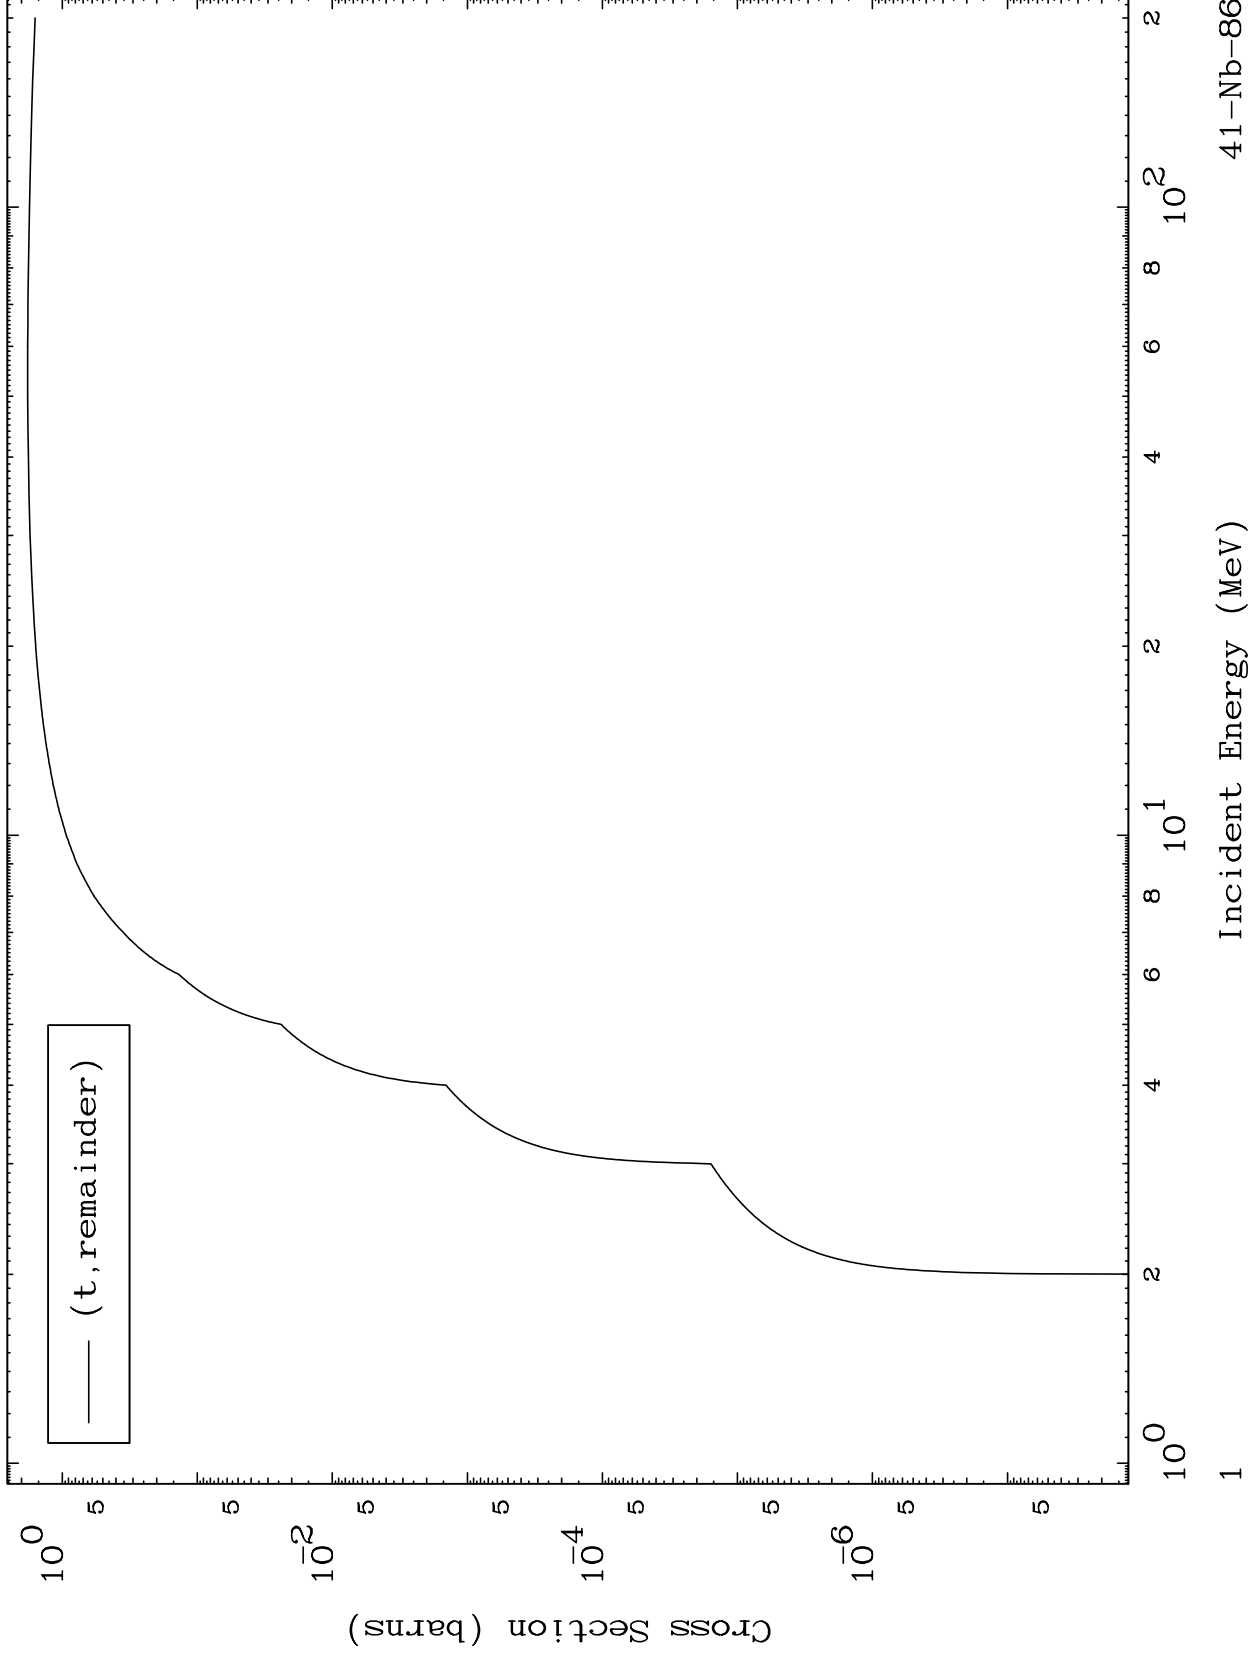

Press Mouse Button to Start

MAT 4105

Triton Major
0 Kelvin Cross Sections

41-Nb-86

Incident Energy (MeV)

41-Nb-86