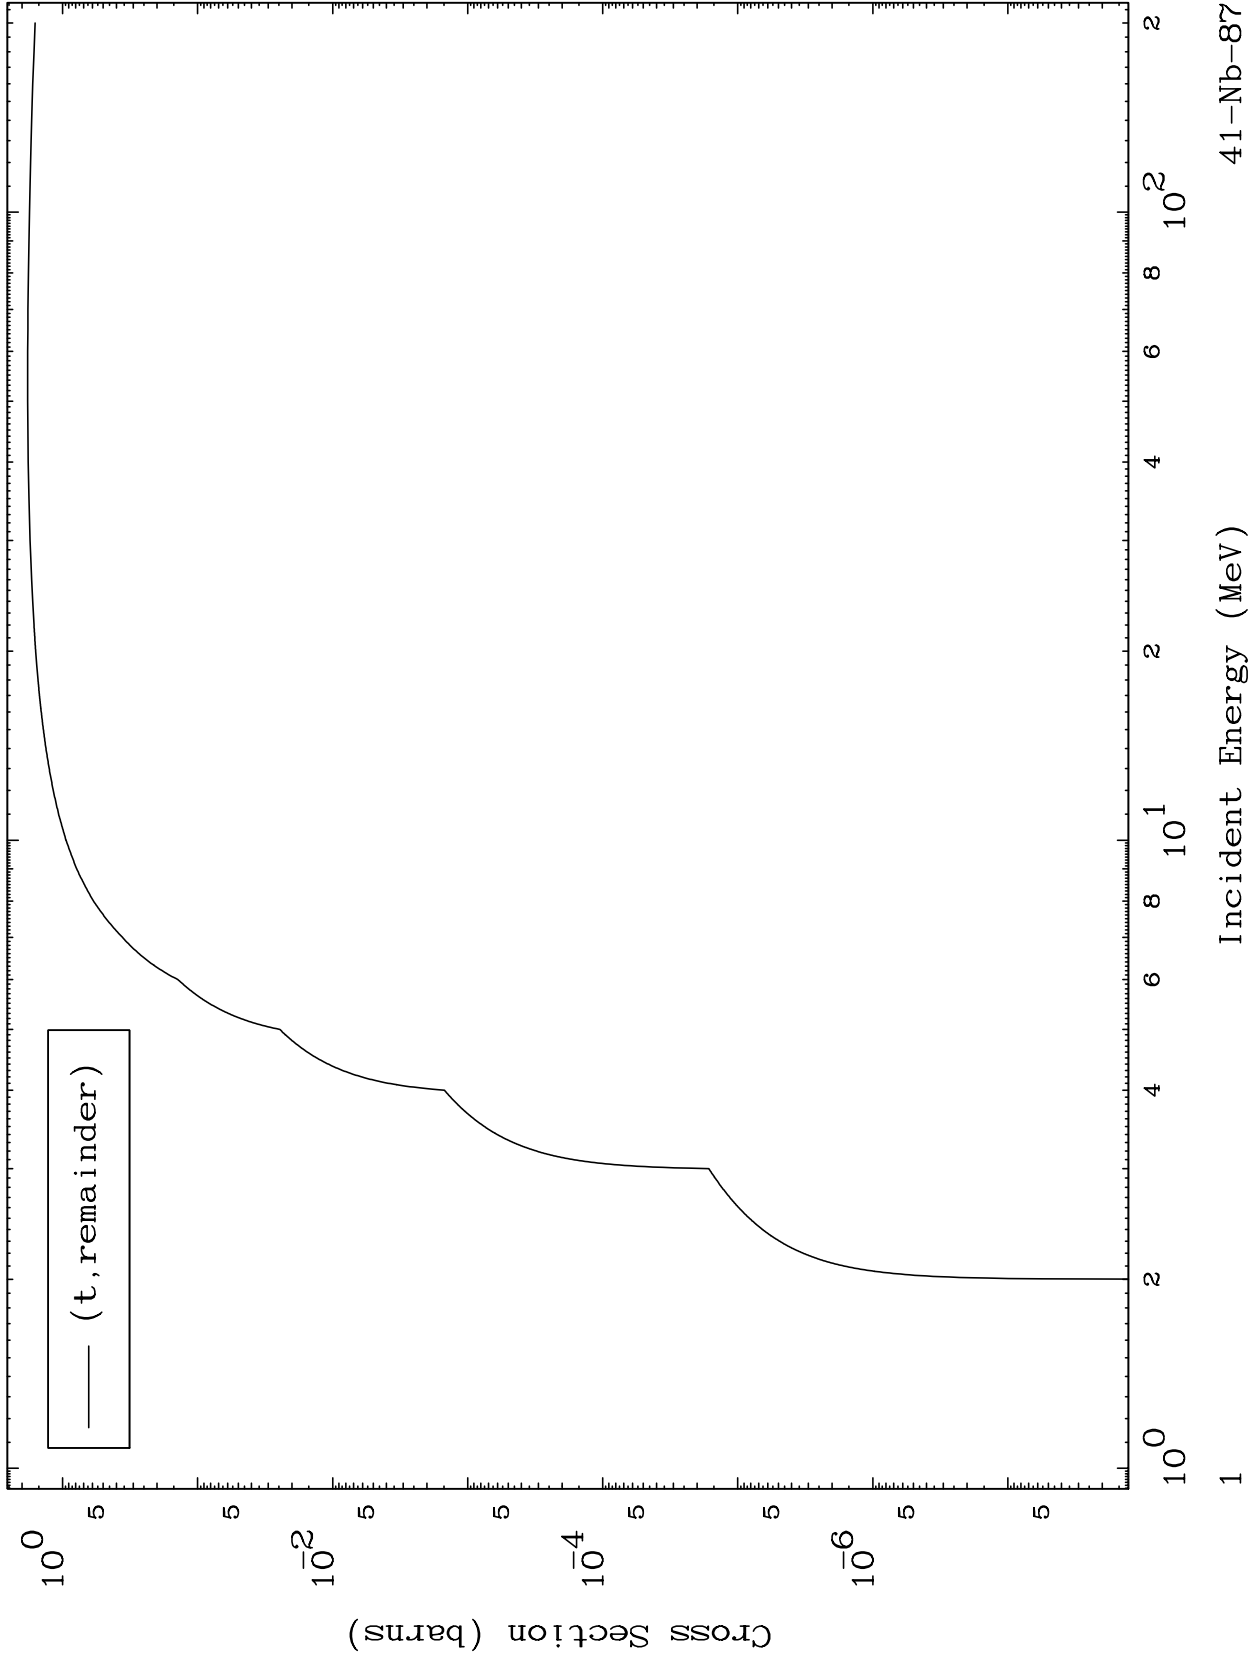

Press Mouse Button to Start

MAT 4107

Triton Major
0 Kelvin Cross Sections

41-Nb-87

41-Nb-87