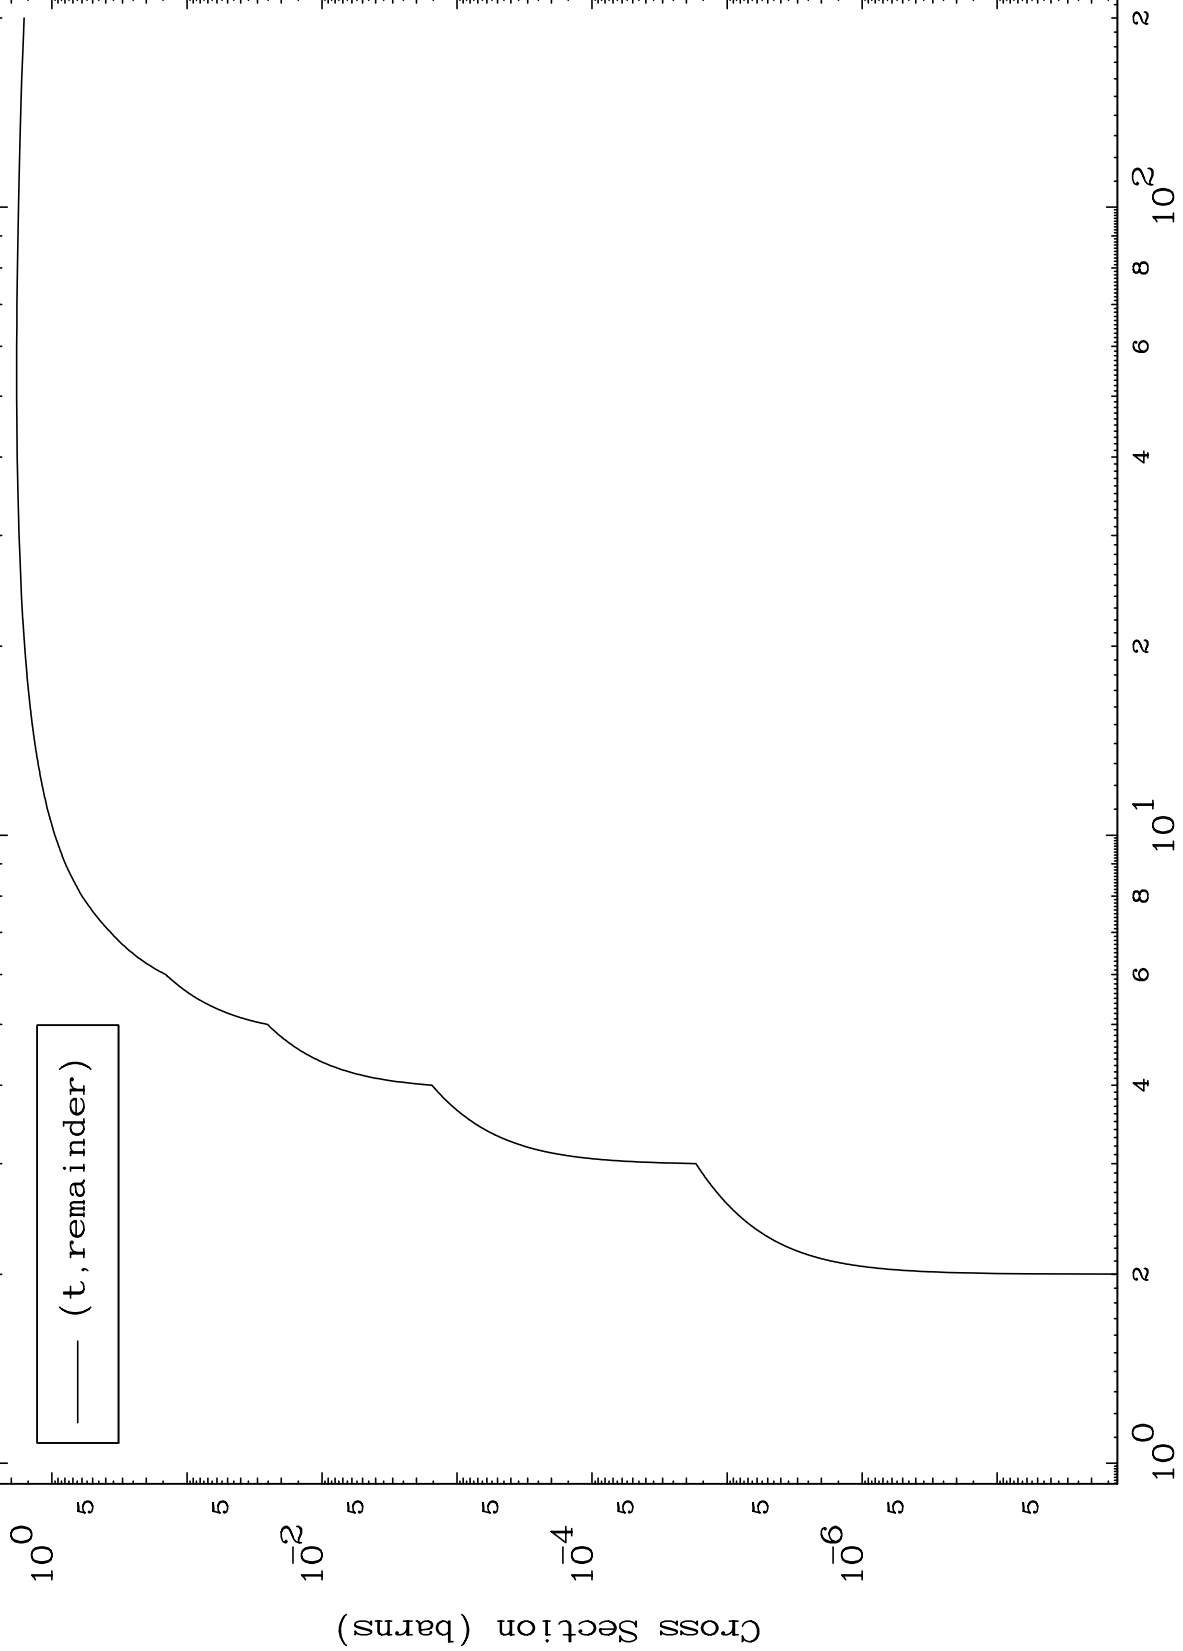

Press Mouse Button to Start

MAT 4111

Triton Major
0 Kelvin Cross Sections

41-Nb-88

Incident Energy (MeV)

41-Nb-88