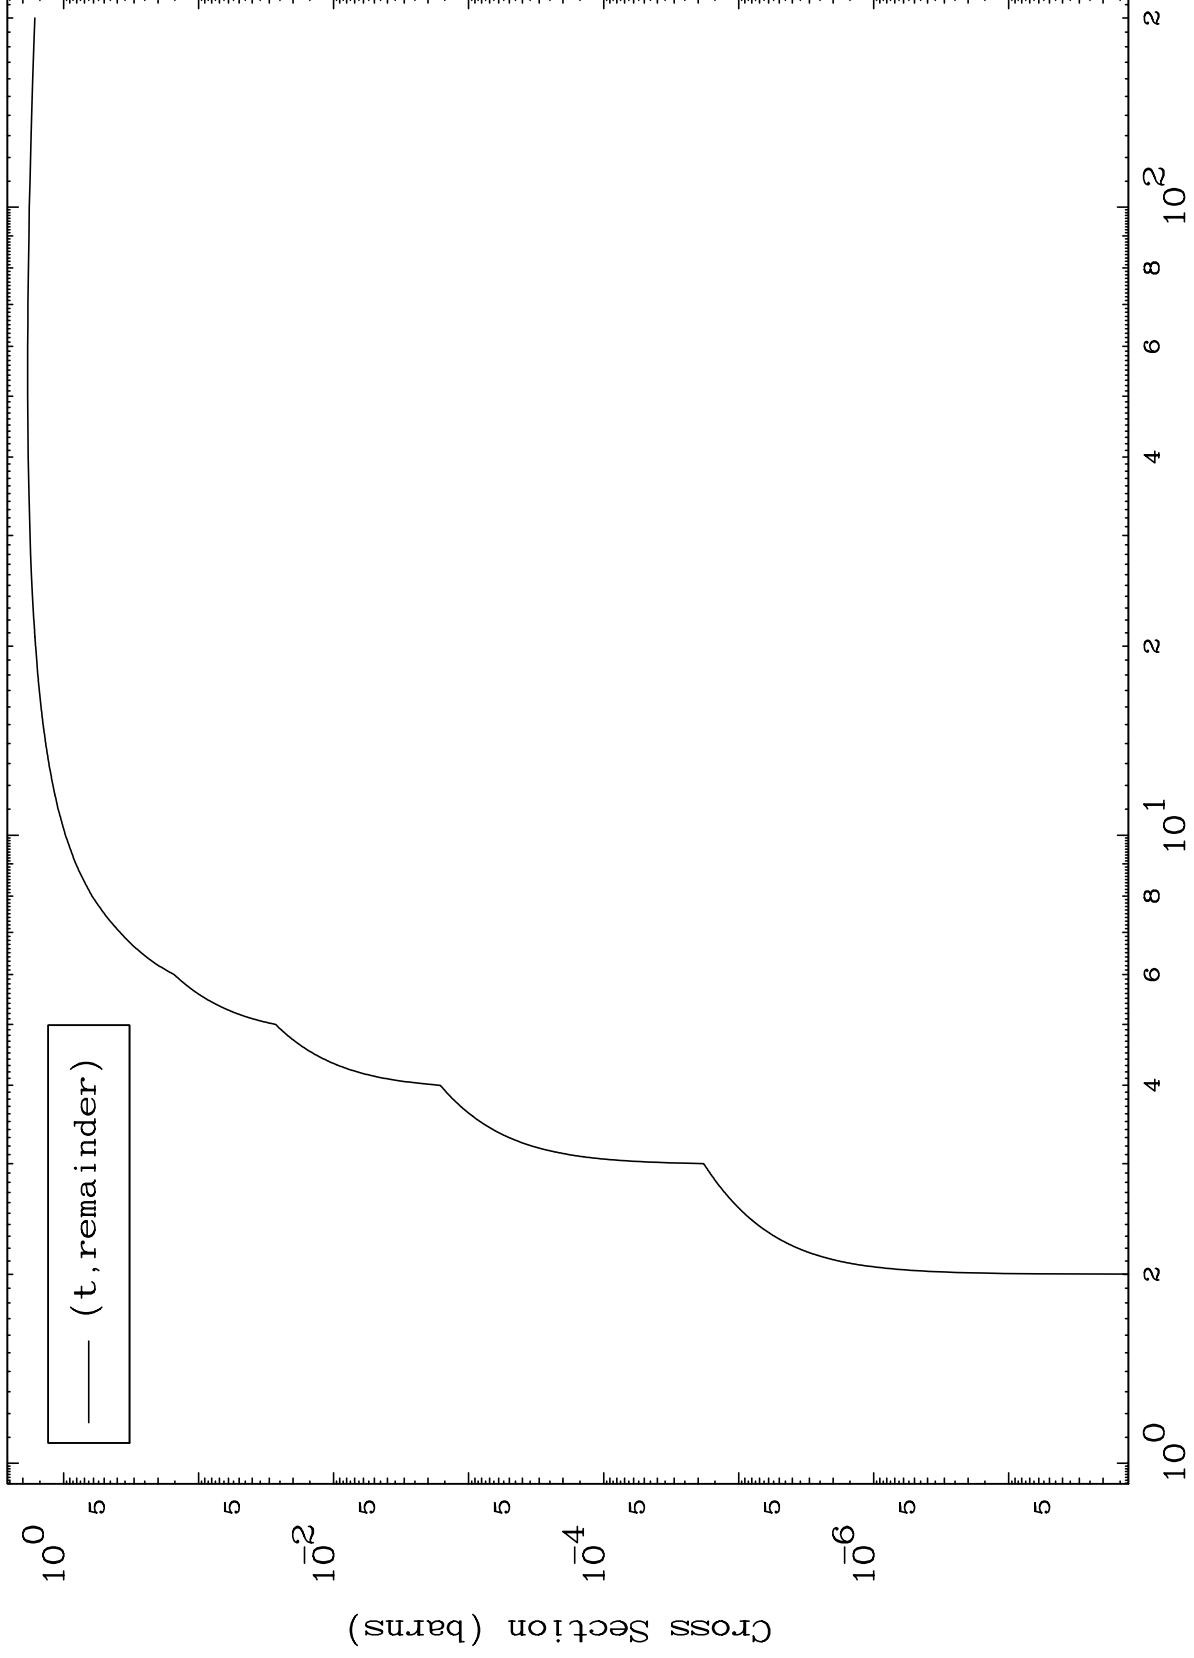

Press Mouse Button to Start

MAT 4117

Triton Major
0 Kelvin Cross Sections

41-Nb-90

Incident Energy (MeV)

41-Nb-90