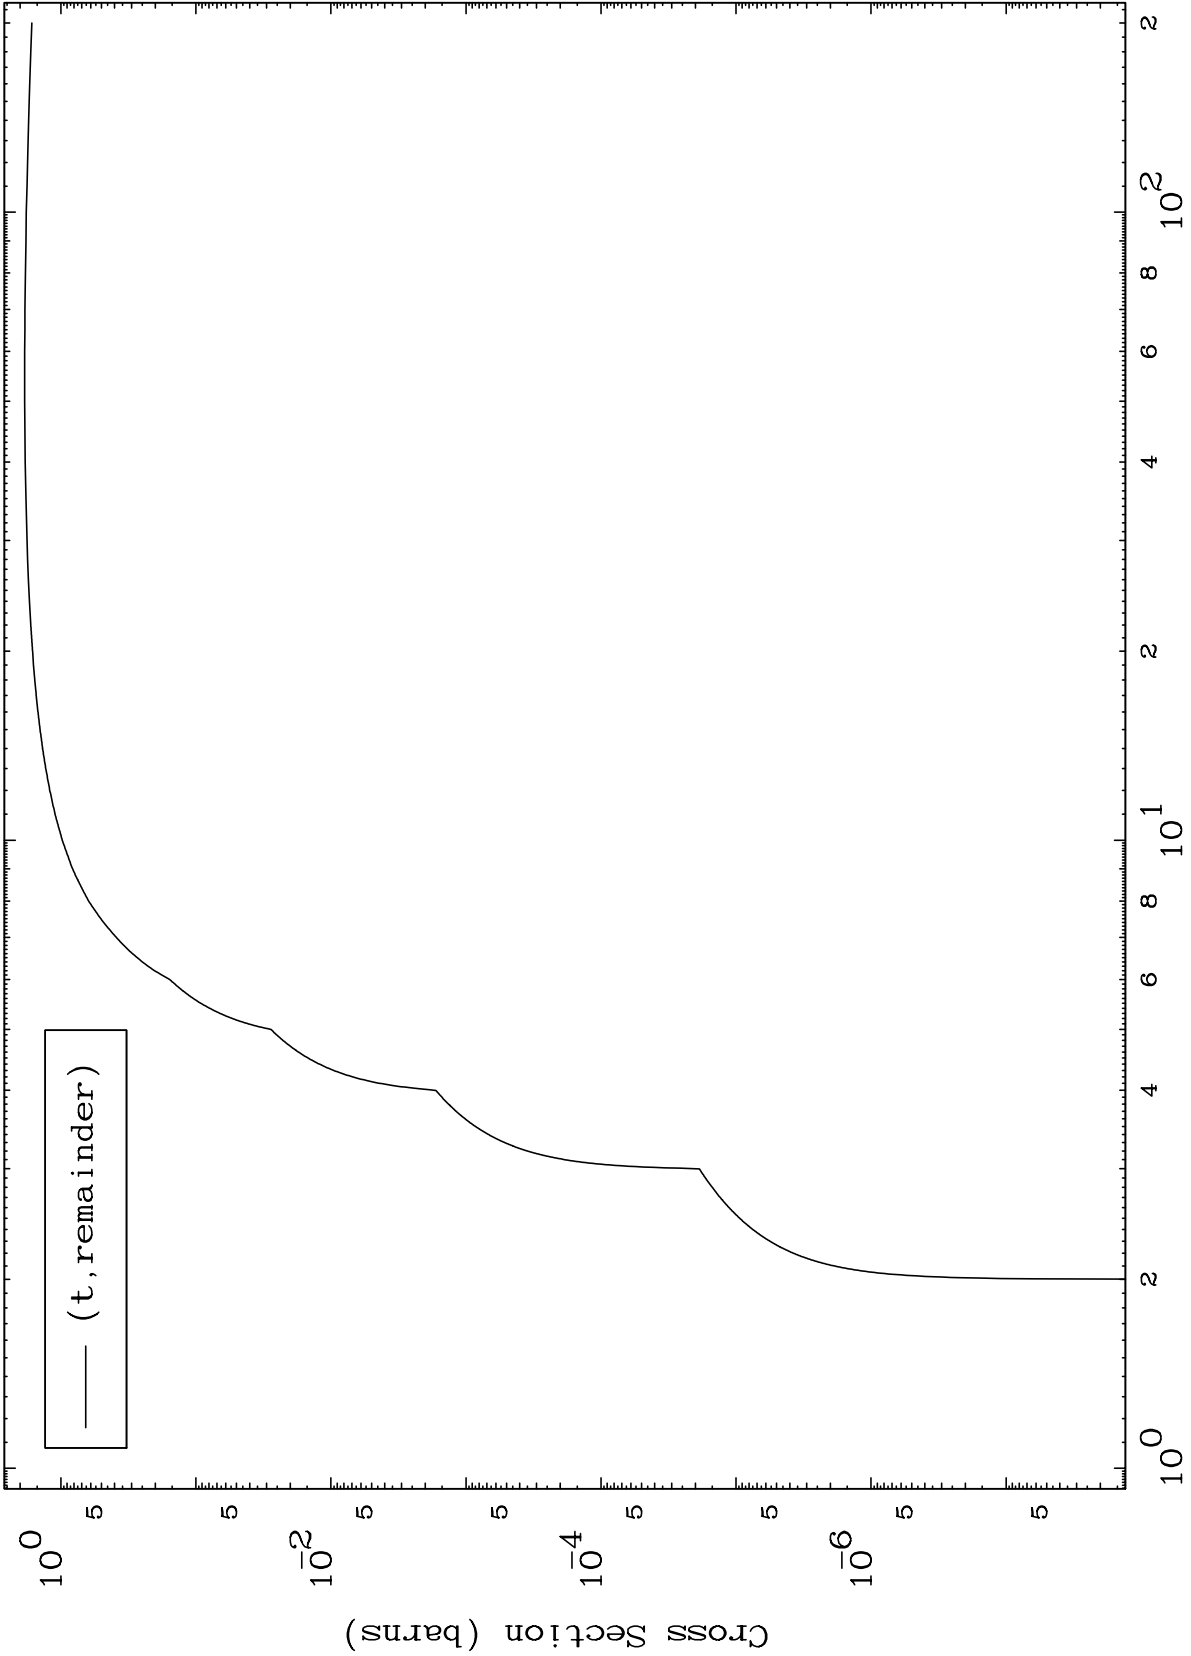

Press Mouse Button to Start

MAT 4119

Triton Major

41-Nb-91

0 Kelvin Cross Sections

Incident Energy (MeV)

41-Nb-91