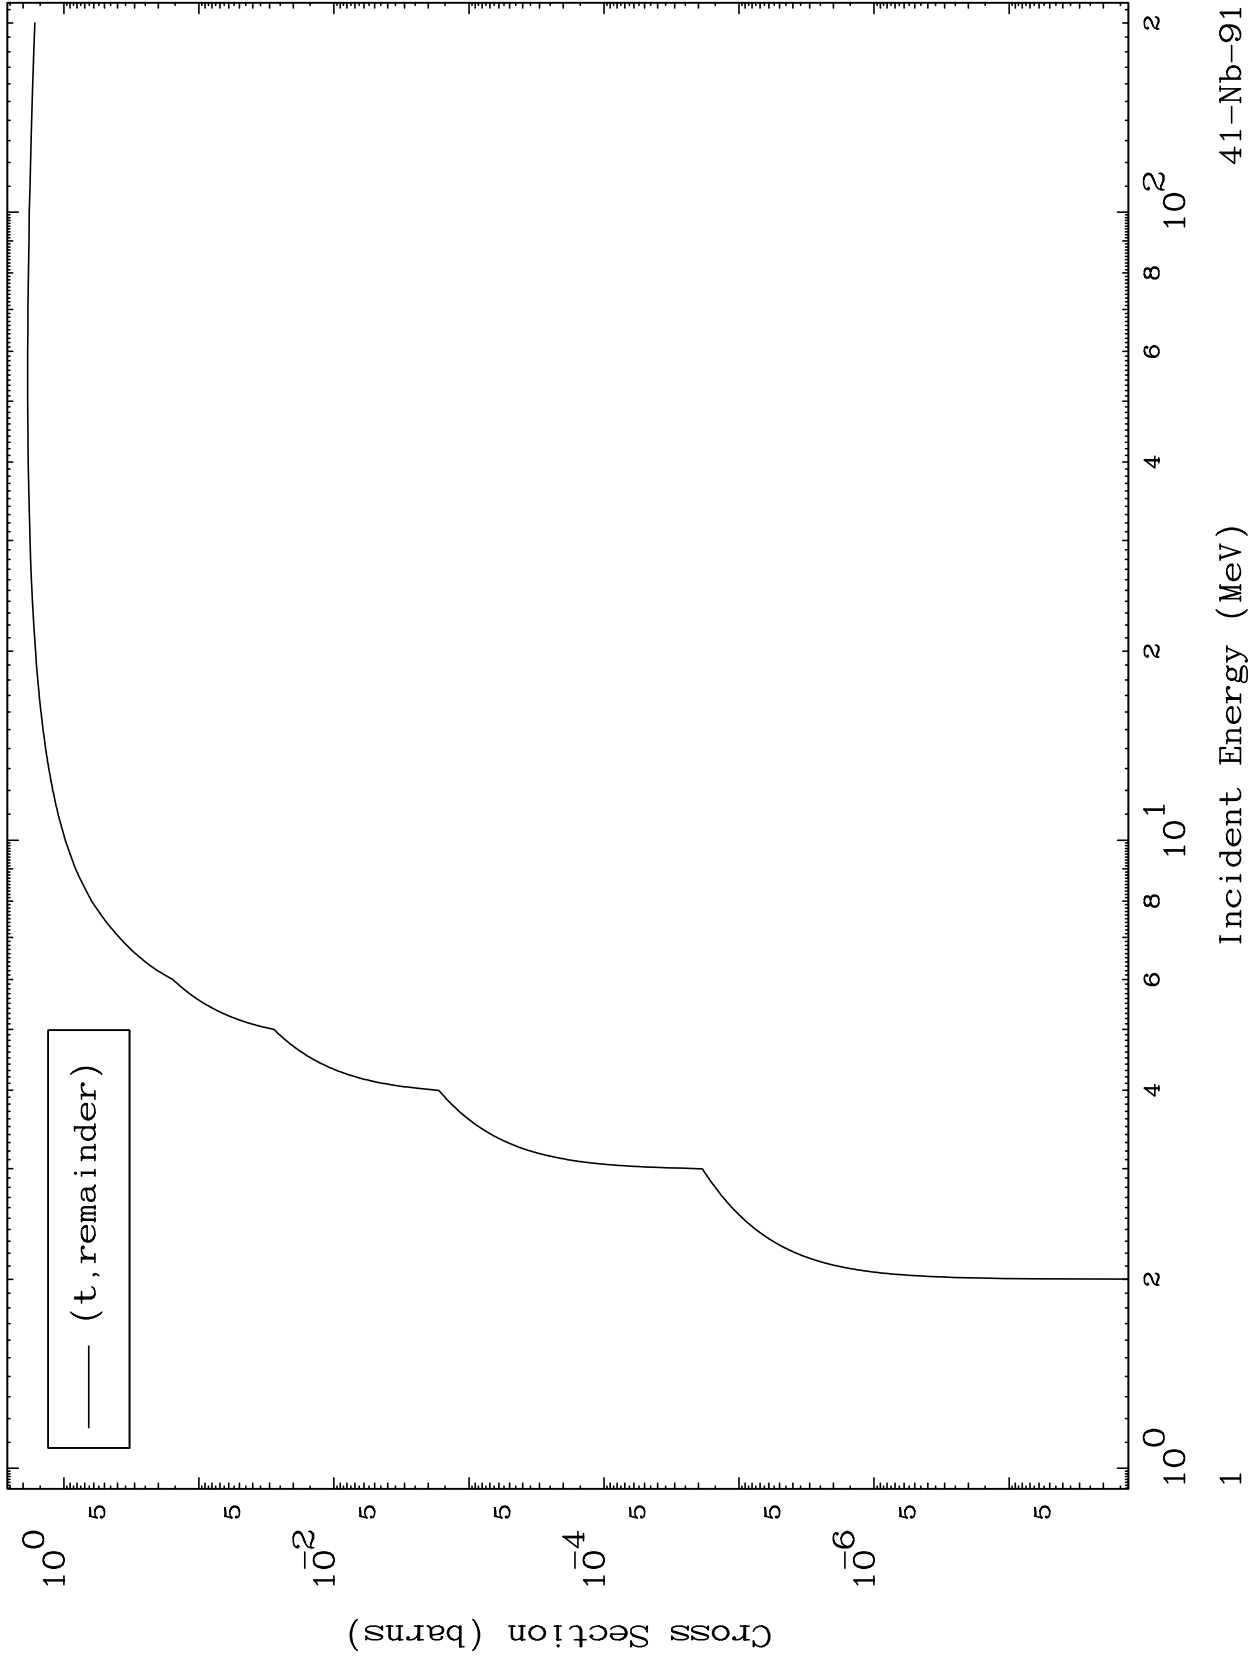

Press Mouse Button to Start

MAT 4120

Triton Major
0 Kelvin Cross Sections

41-Nb-91

Incident Energy (MeV)

41-Nb-91