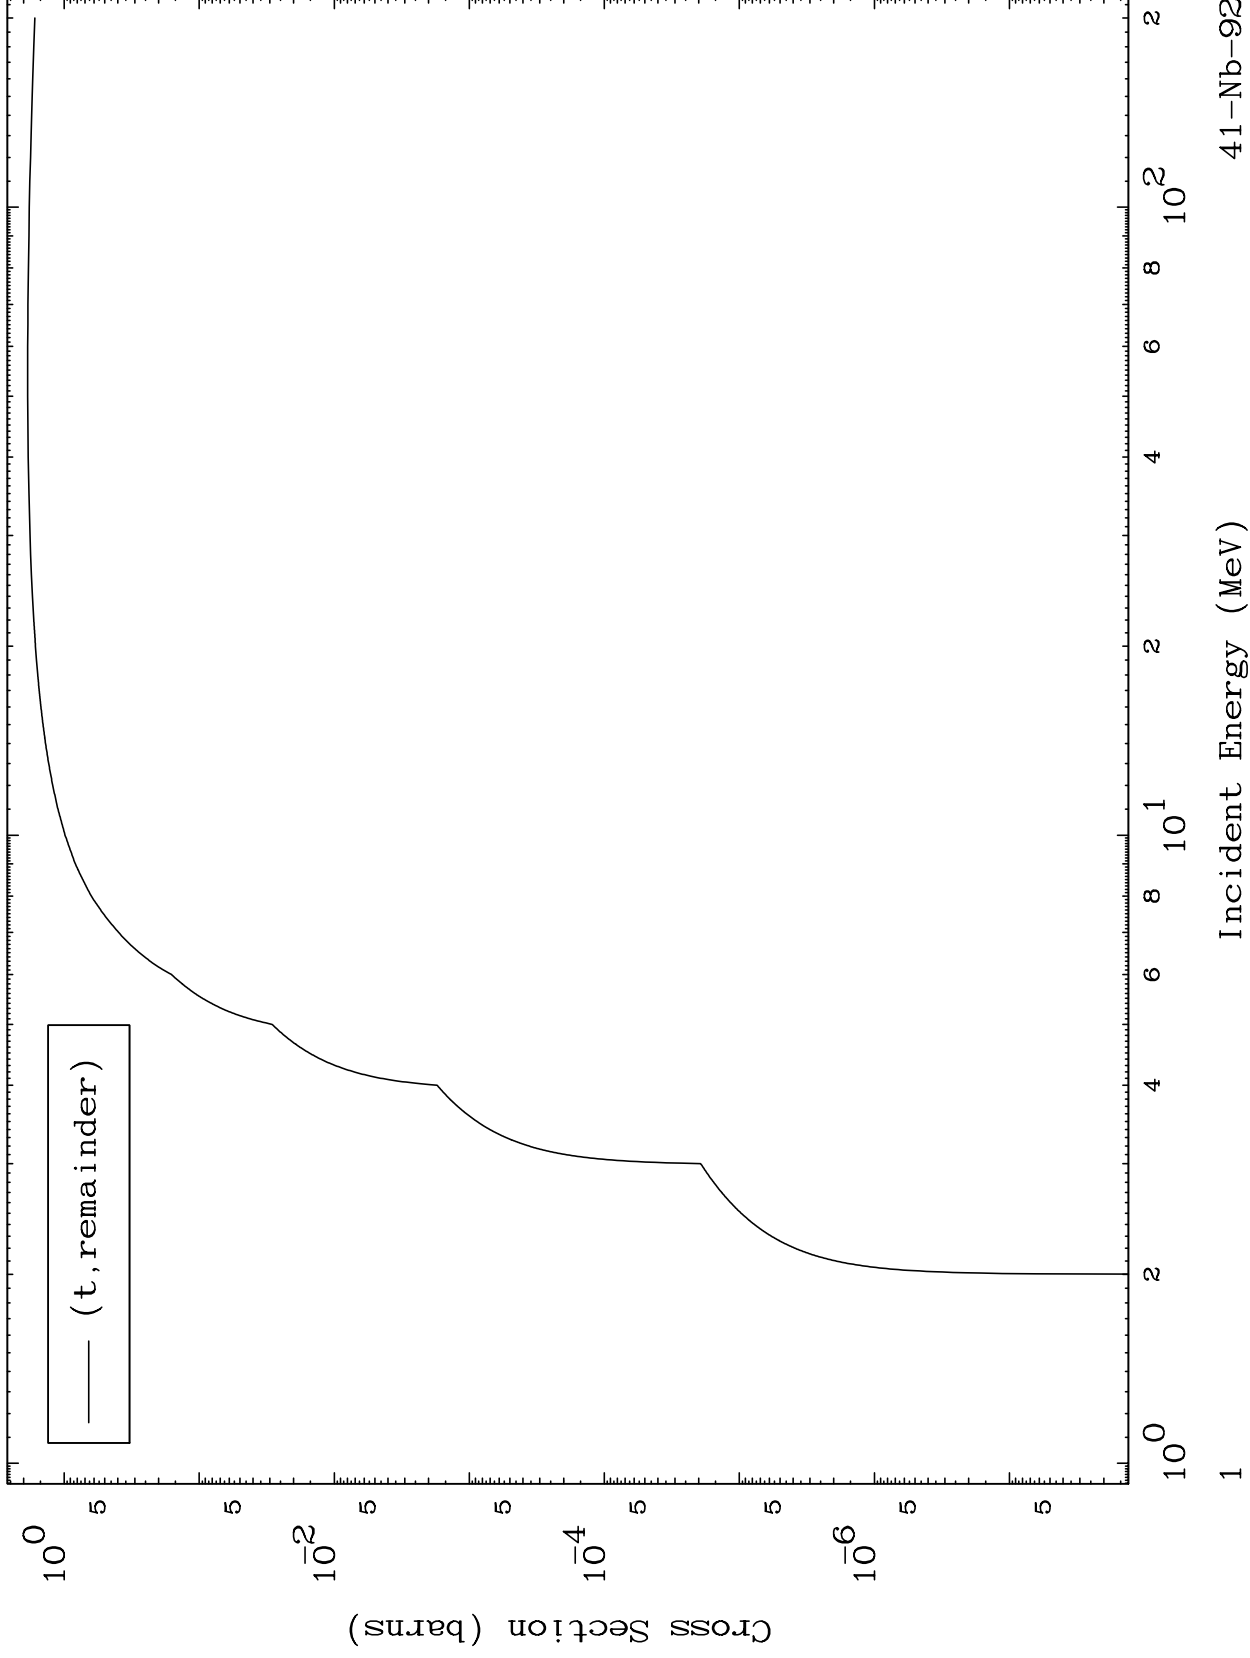

Press Mouse Button to Start

MAT 4123

Triton Major
0 Kelvin Cross Sections

41-Nb-92

41-Nb-92