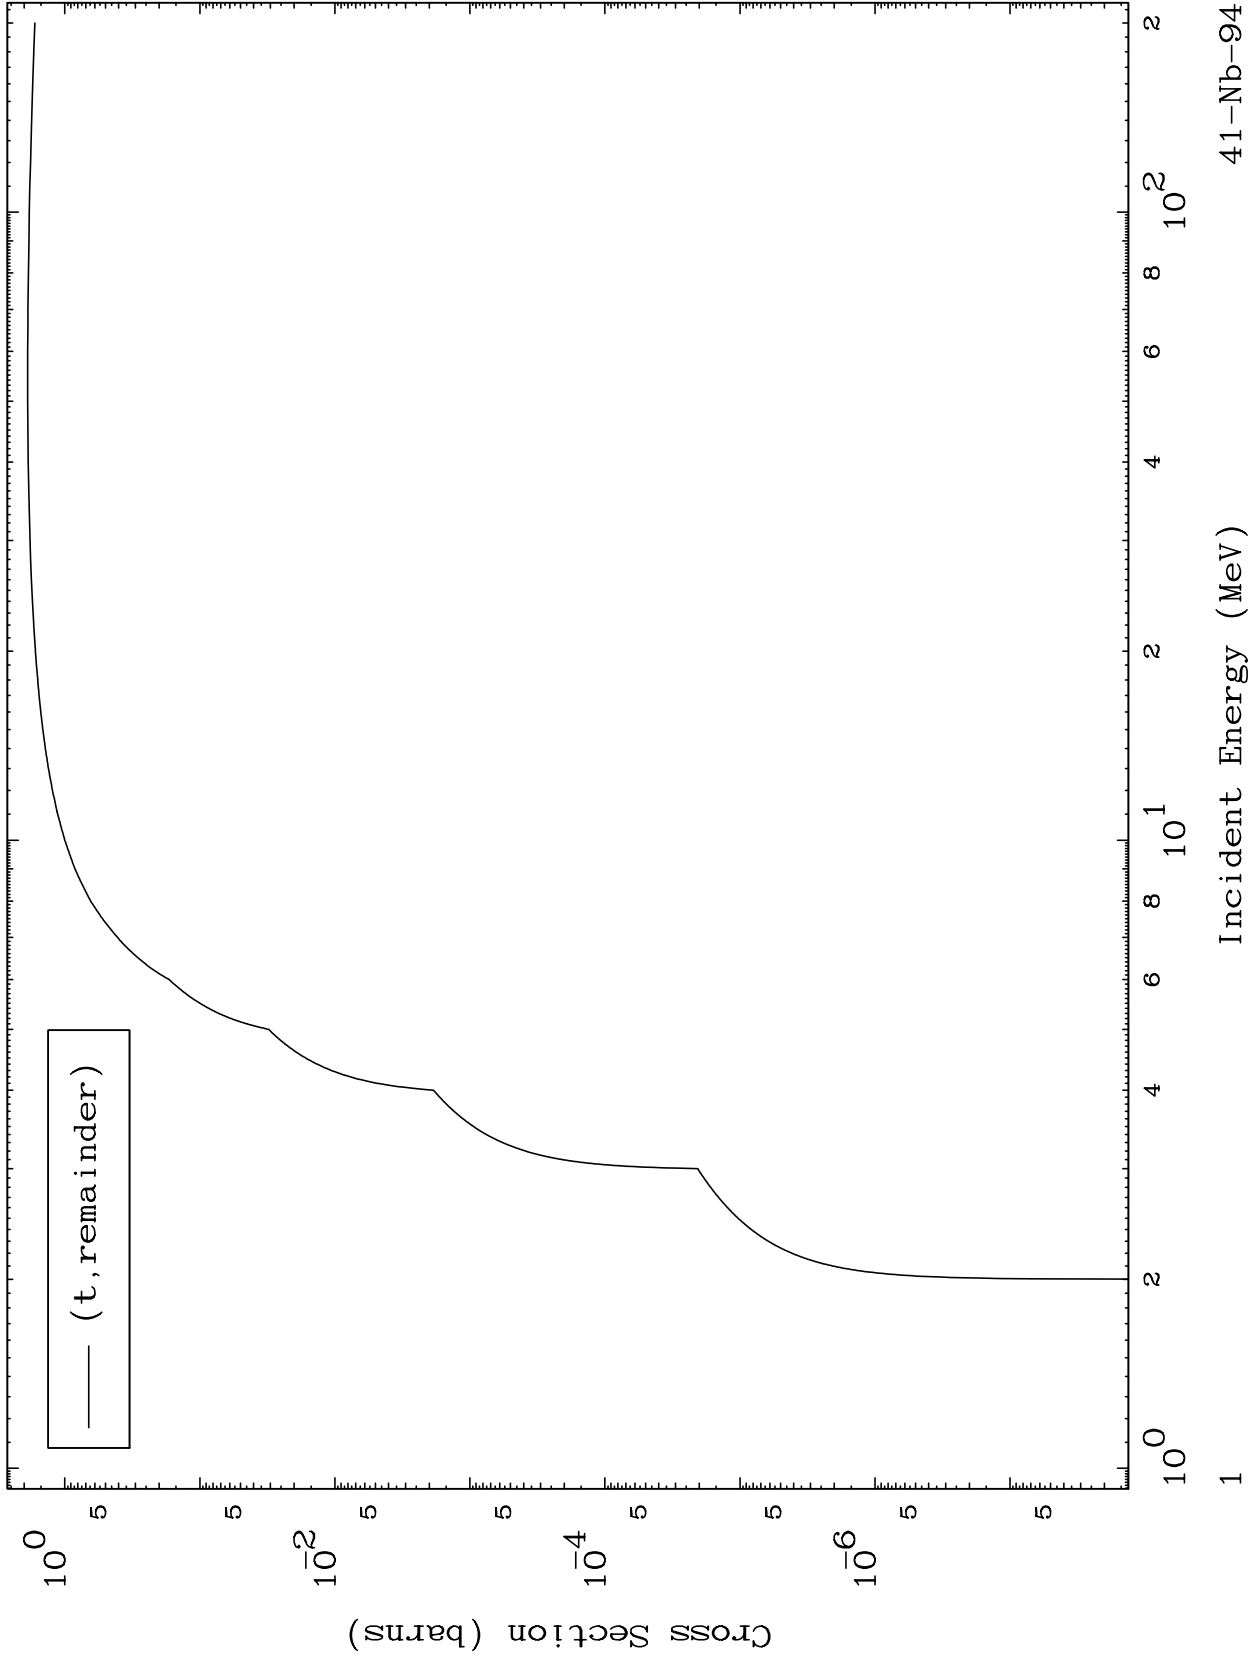

Press Mouse Button to Start

MAT 4128

Triton Major
0 Kelvin Cross Sections

41-Nb-94

41-Nb-94

Incident Energy (MeV)