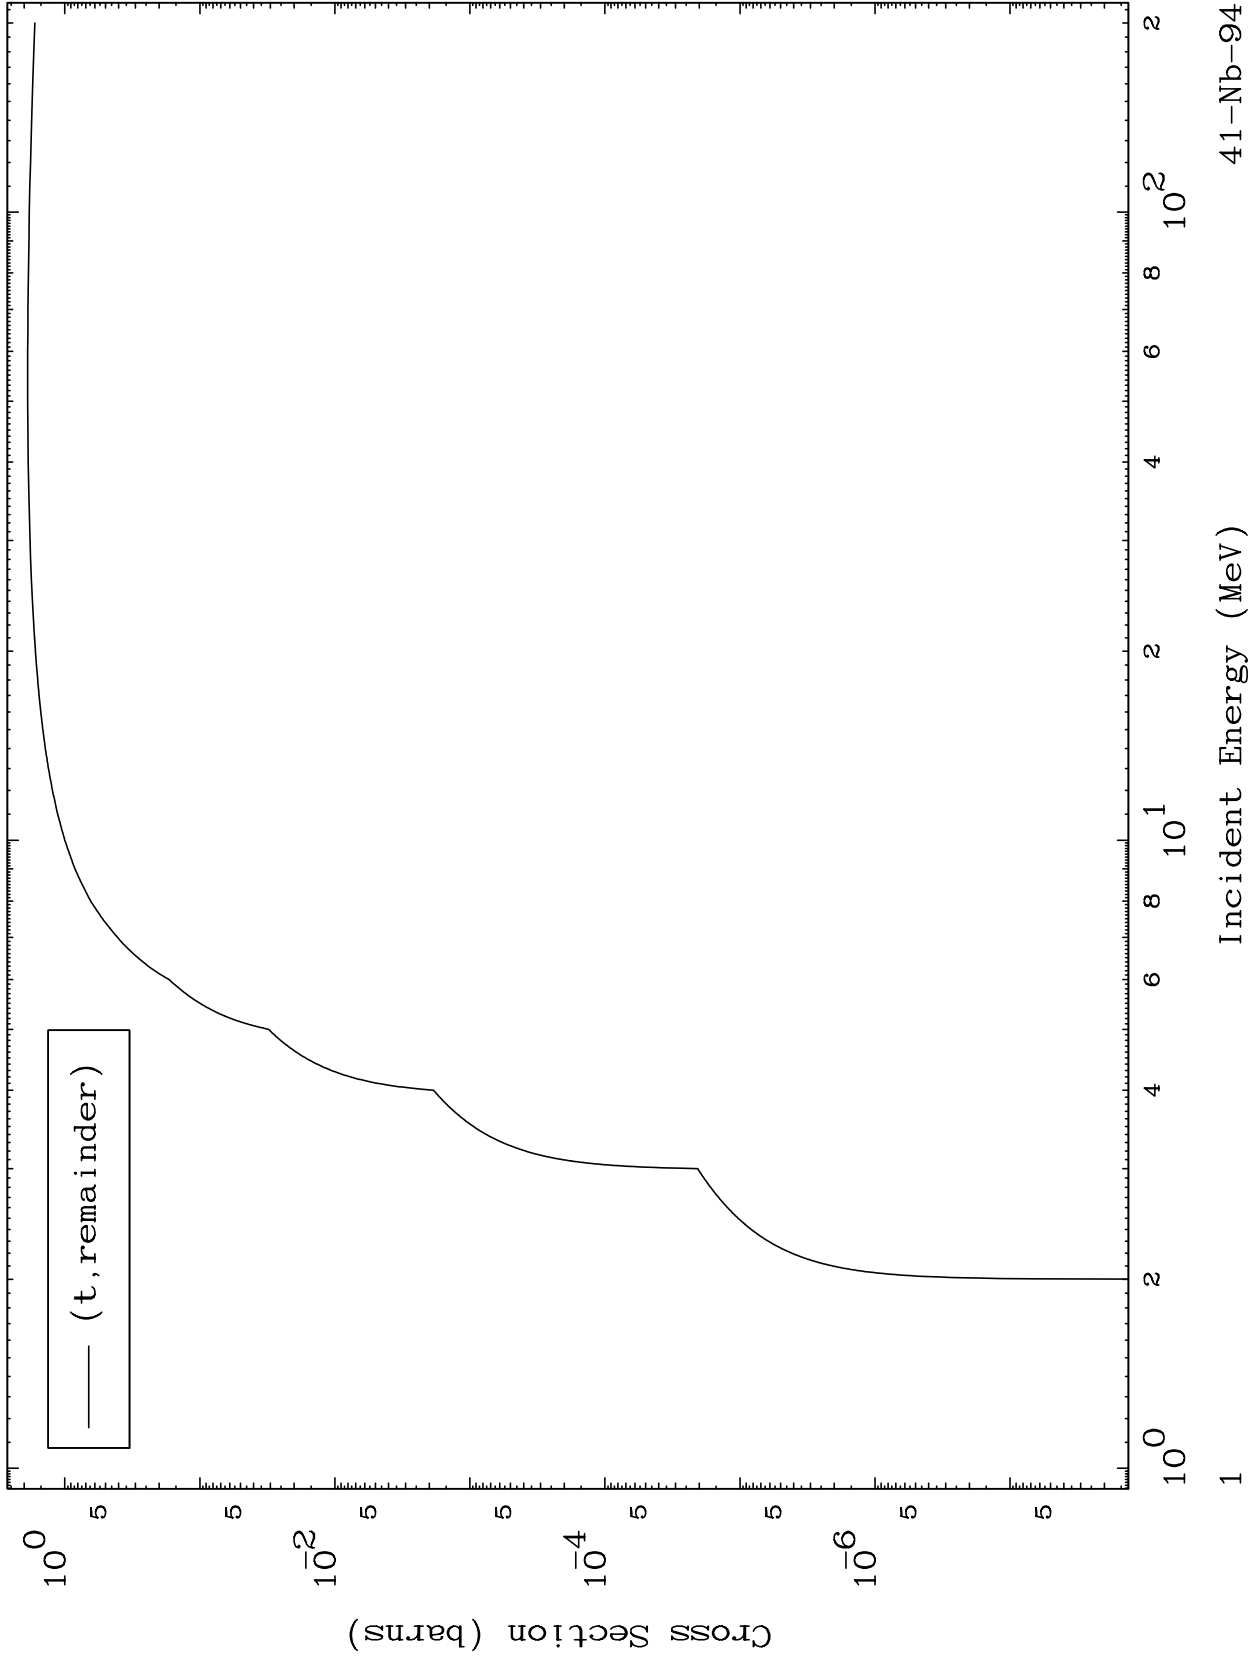

Press Mouse Button to Start

MAT 4129

Triton Major
0 Kelvin Cross Sections

41-Nb-94

41-Nb-94