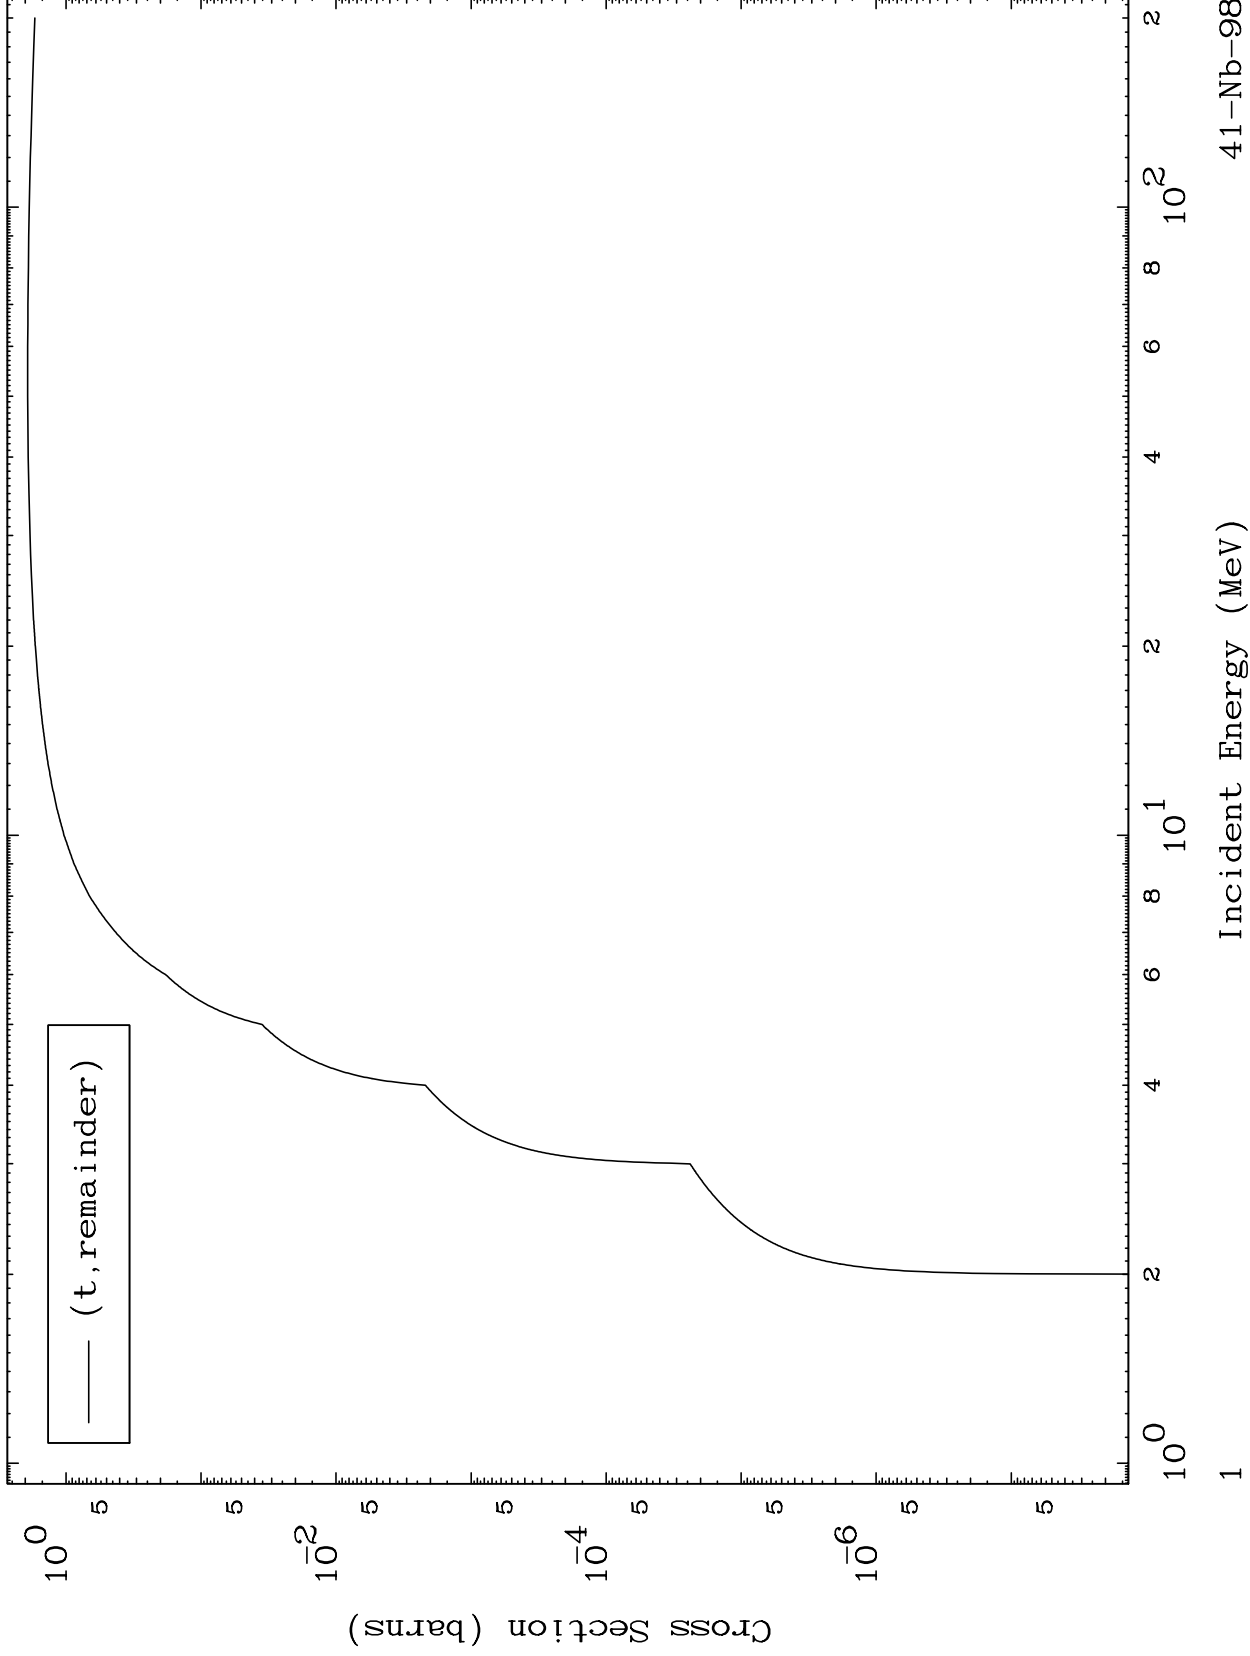

Press Mouse Button to Start

MAT 4141

Triton Major  
0 Kelvin Cross Sections

41-Nb-98

41-Nb-98