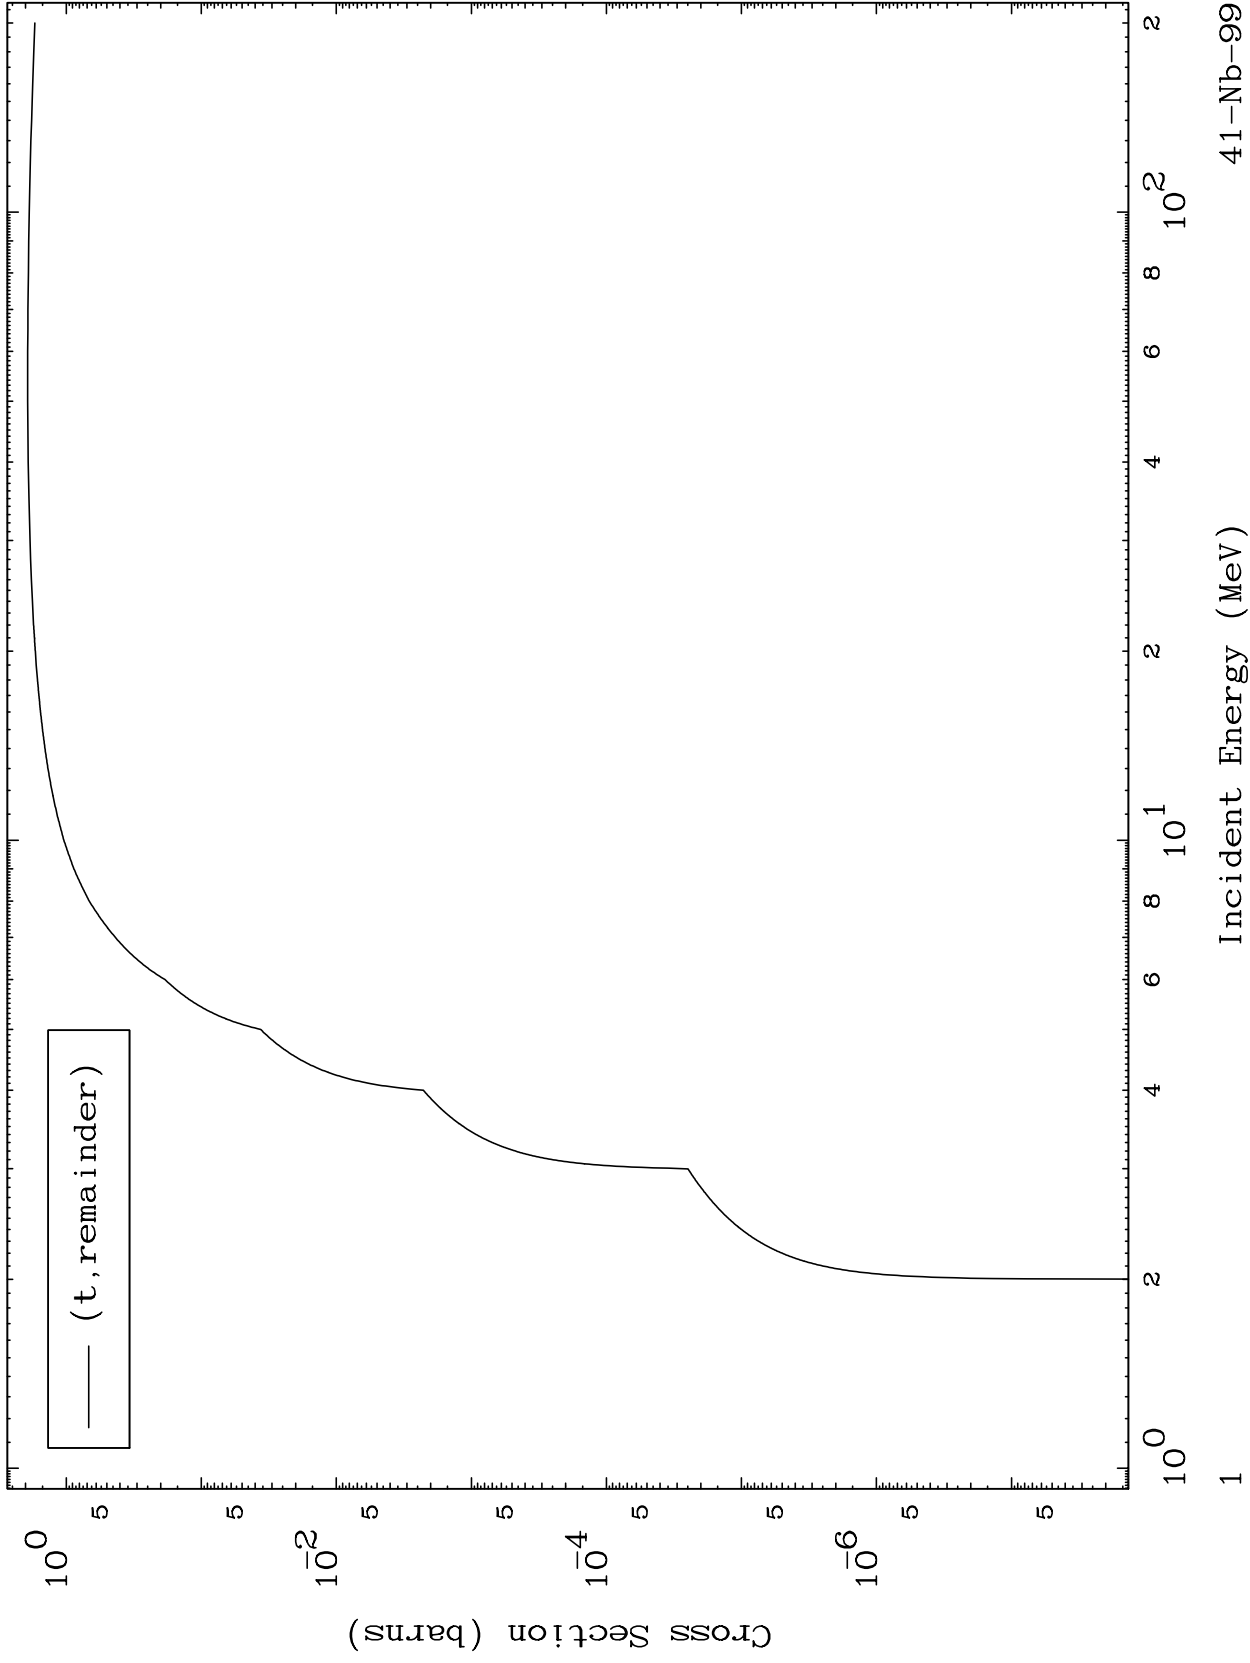

Press Mouse Button to Start

MAT 4144

Triton Major
0 Kelvin Cross Sections

41-Nb-99

41-Nb-99

Incident Energy (MeV)