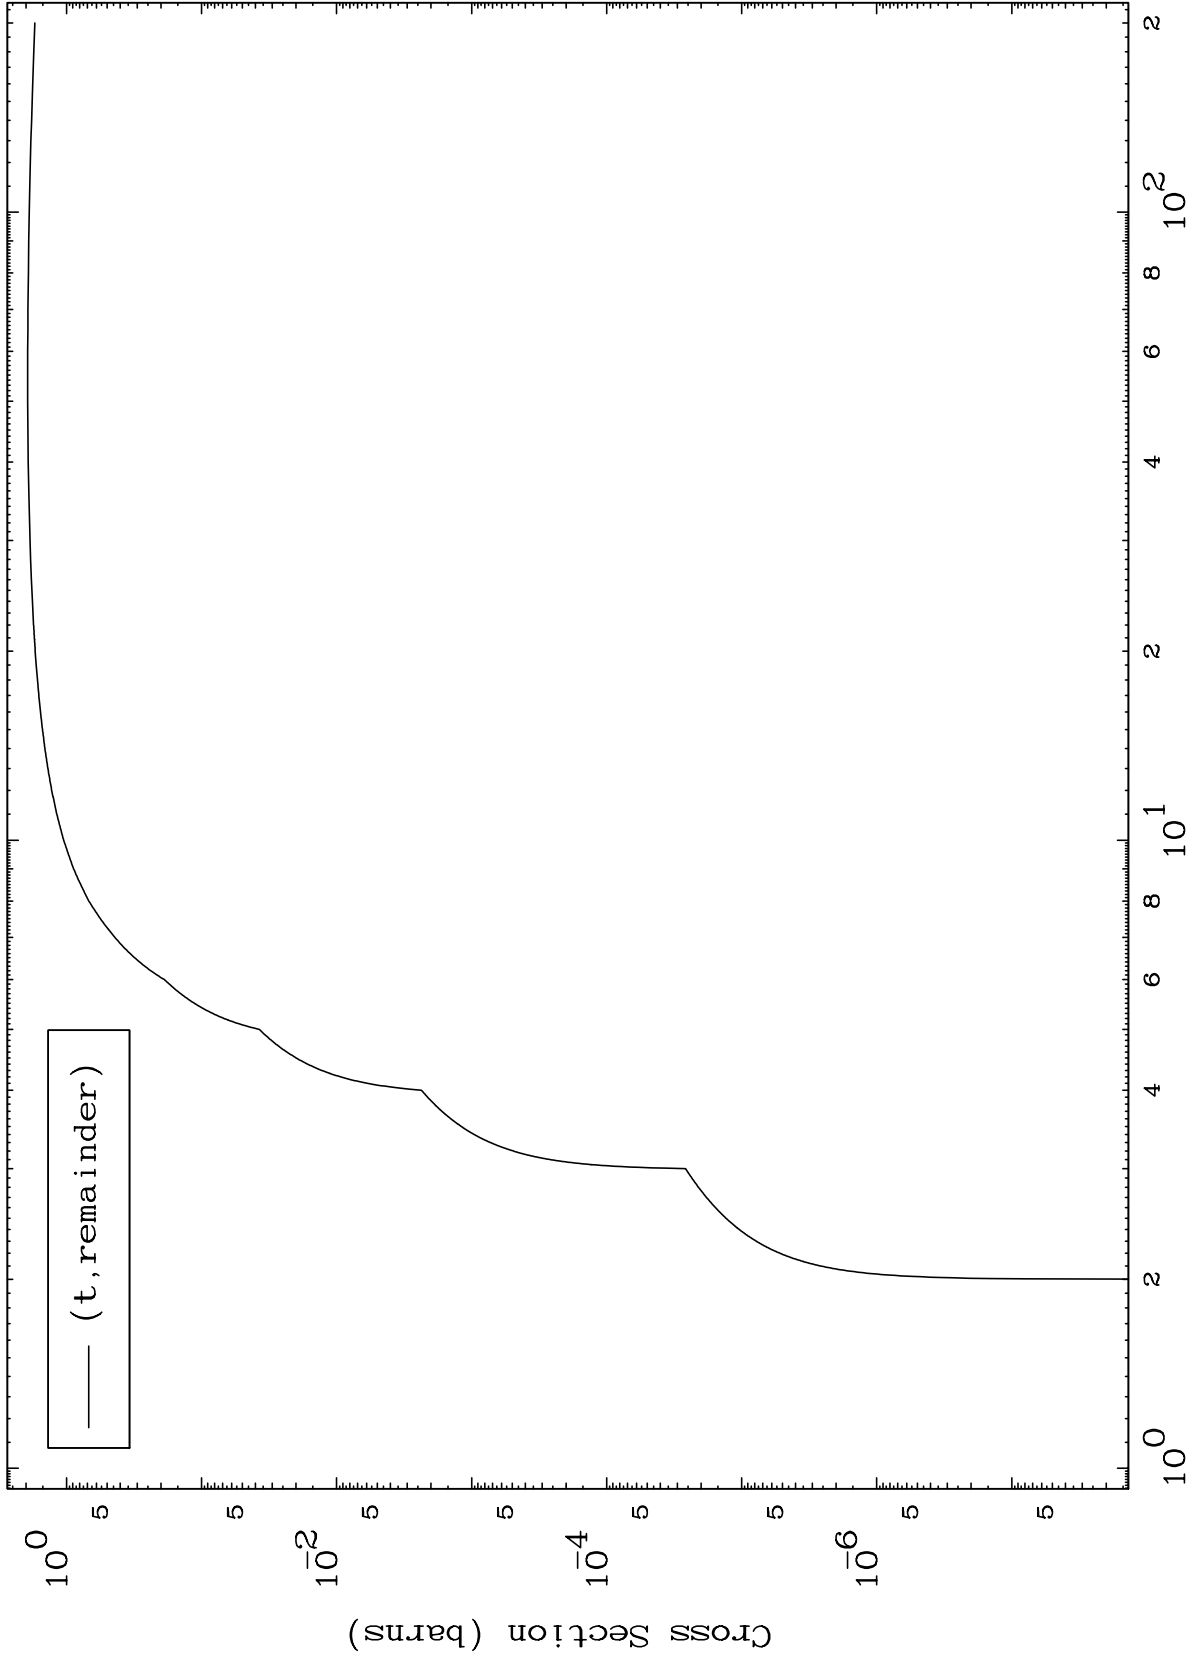

Press Mouse Button to Start

MAT 4147

Triton Major

41-Nb-100

0 Kelvin Cross Sections

Incident Energy (MeV)

41-Nb-100