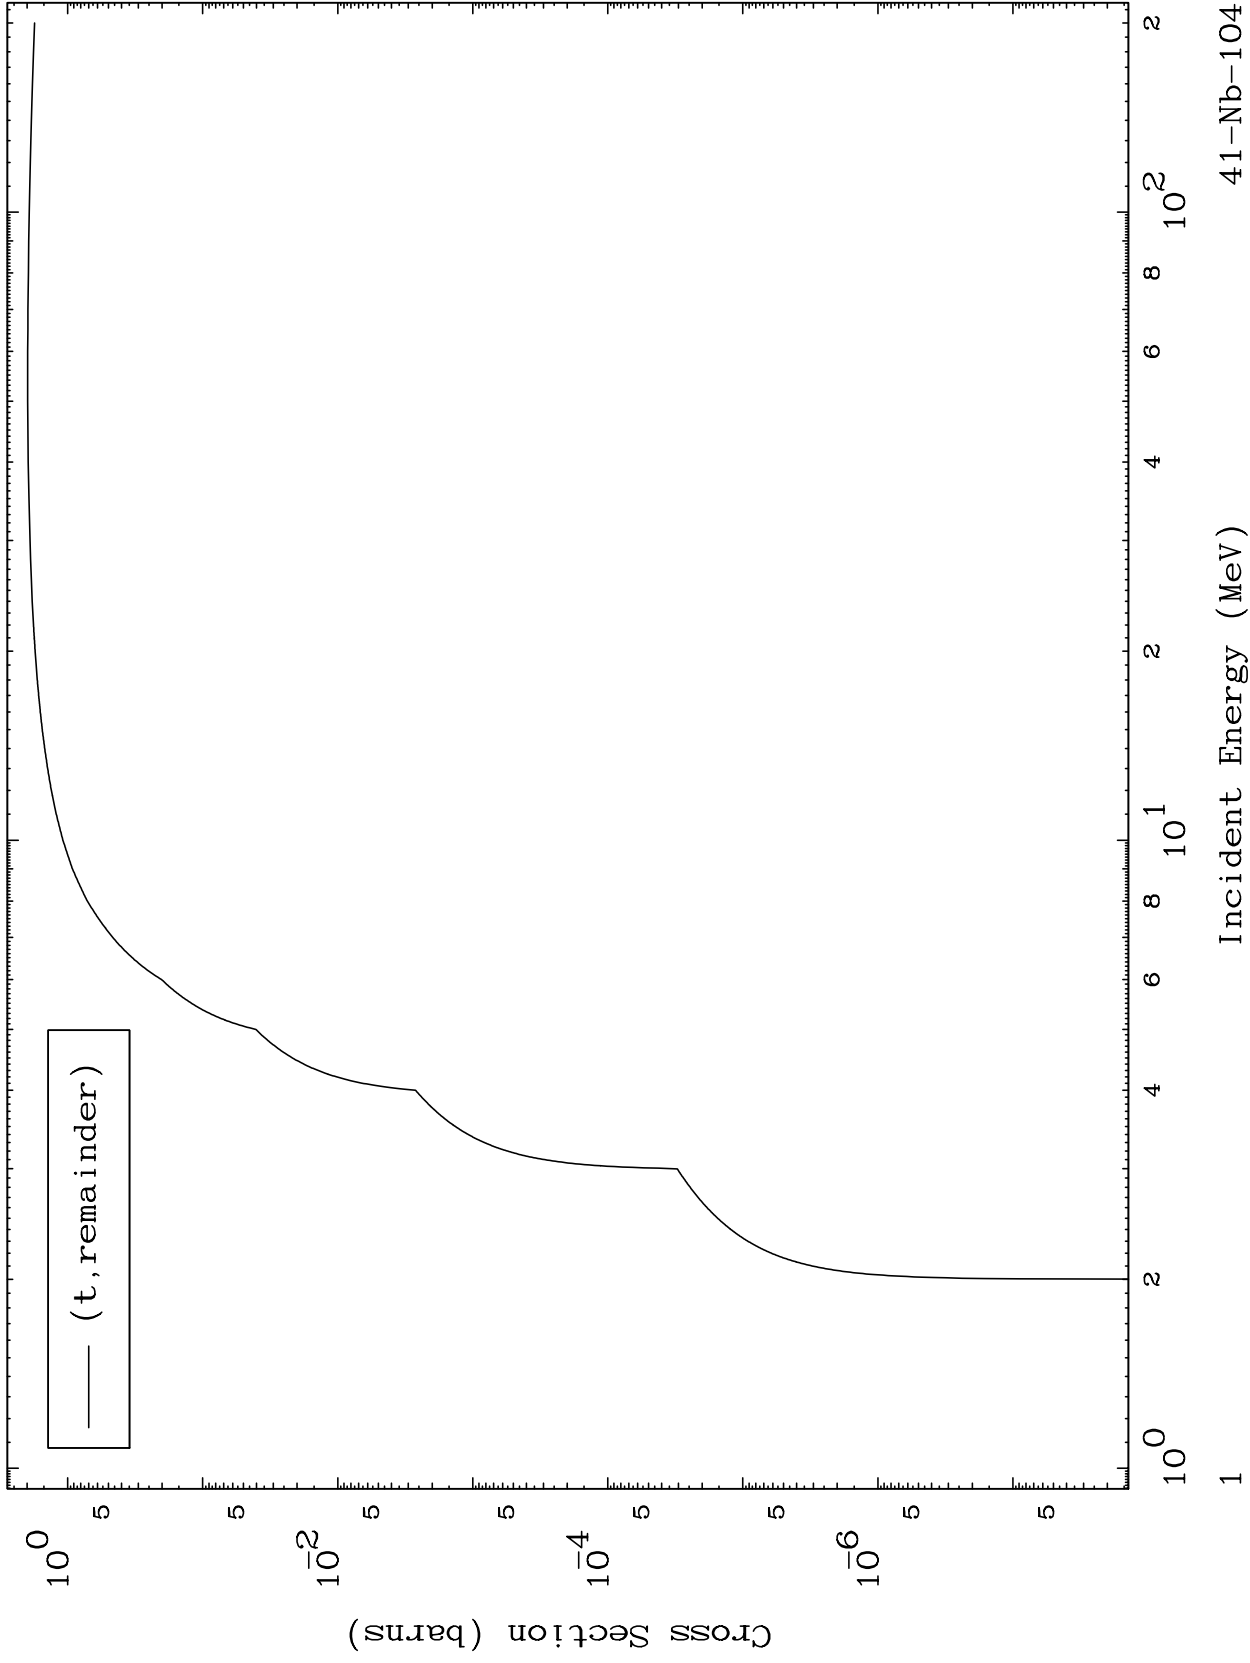

Press Mouse Button to Start

MAT 4158

Triton Major
0 Kelvin Cross Sections

41-Nb-104

Incident Energy (MeV)

41-Nb-104