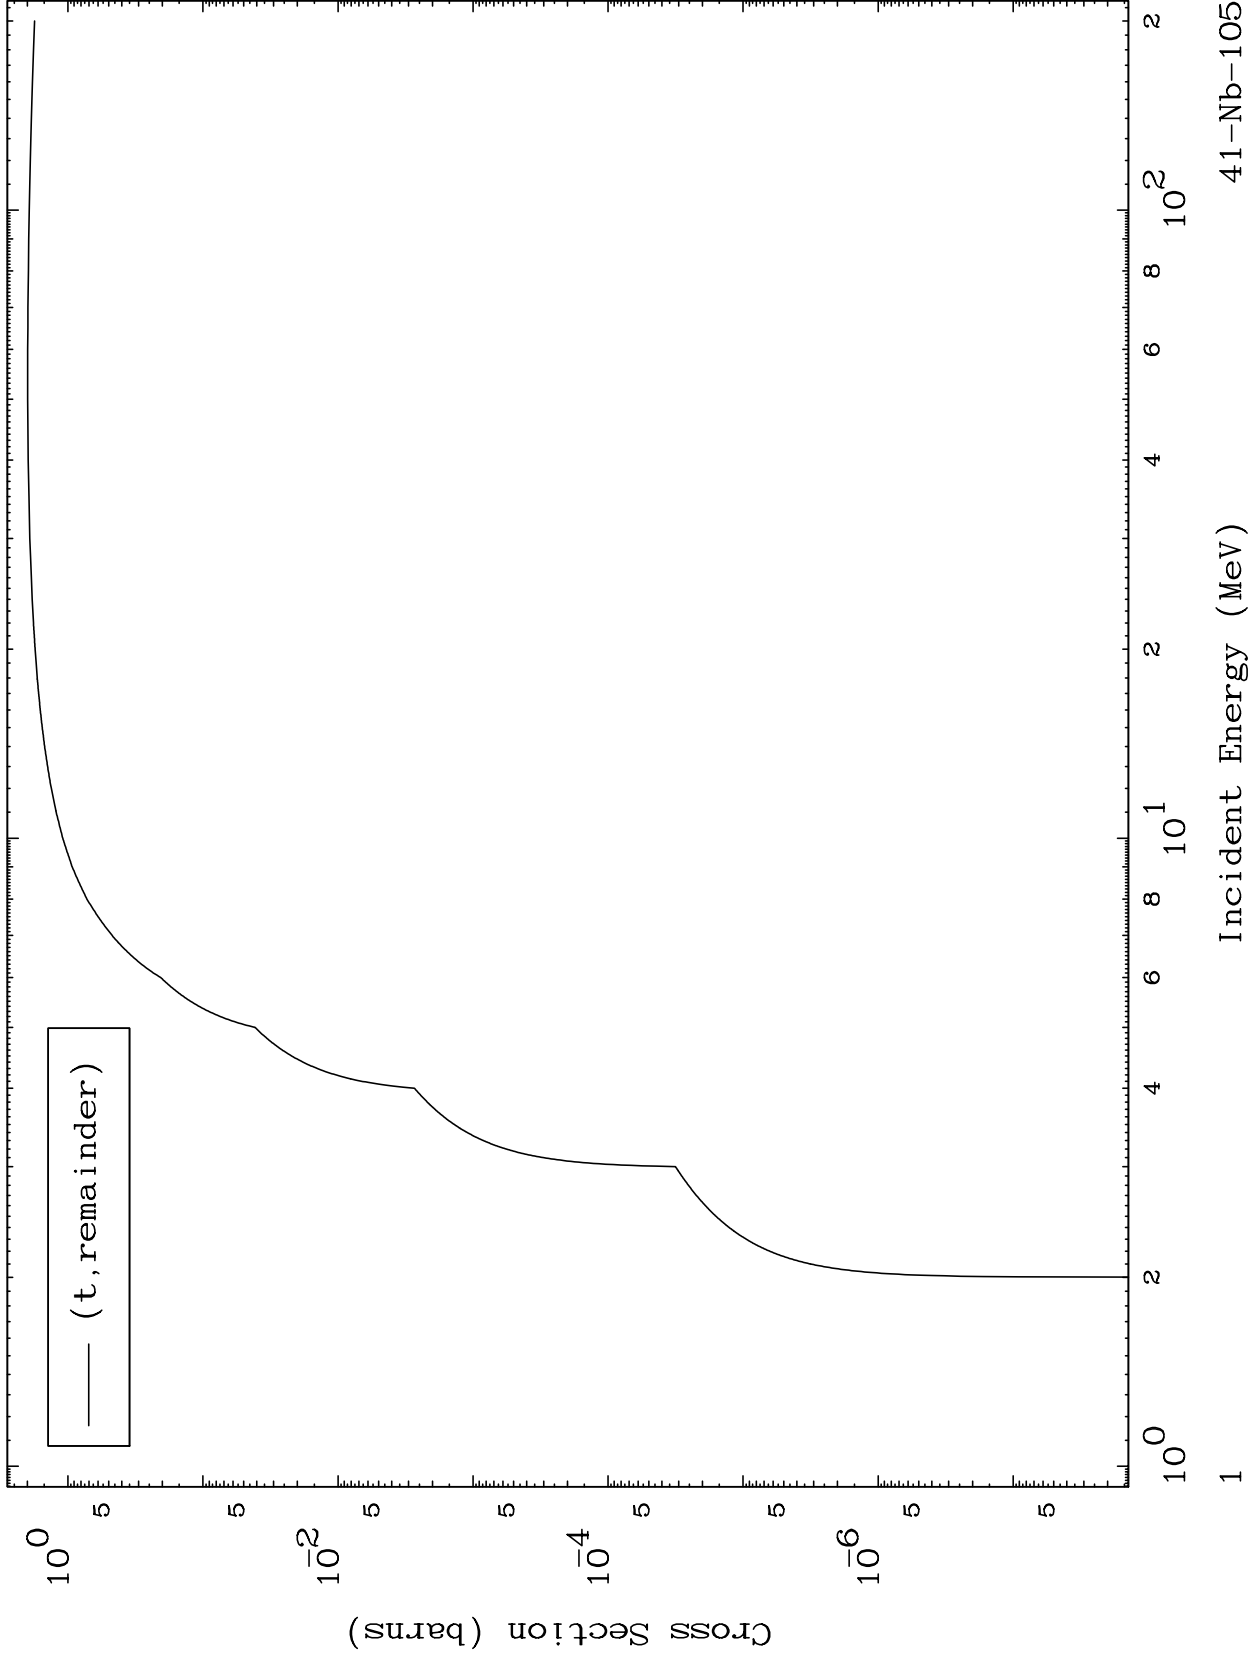

Press Mouse Button to Start

MAT 4161

Triton Major
0 Kelvin Cross Sections

41-Nb-105

41-Nb-105

Incident Energy (MeV)