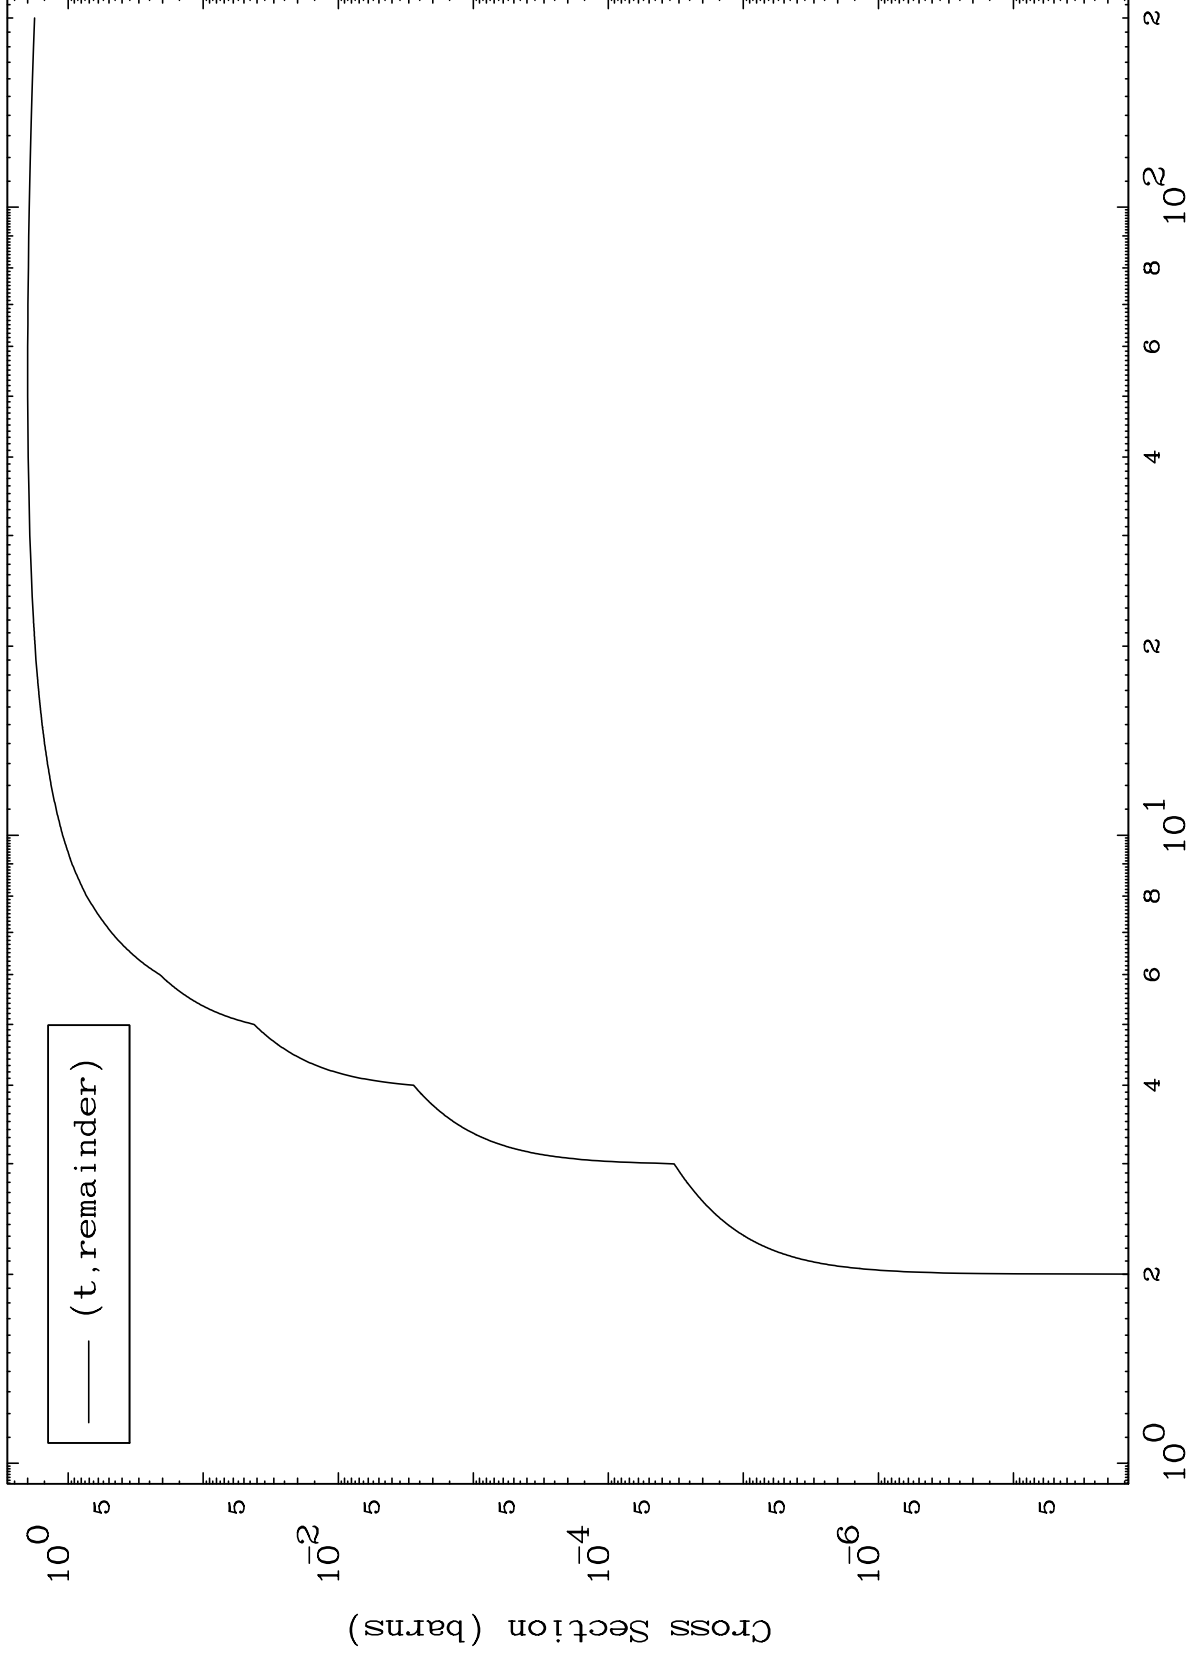

Press Mouse Button to Start

MAT 4164

Triton Major

41-Nb-106

0 Kelvin Cross Sections

Incident Energy (MeV)

41-Nb-106