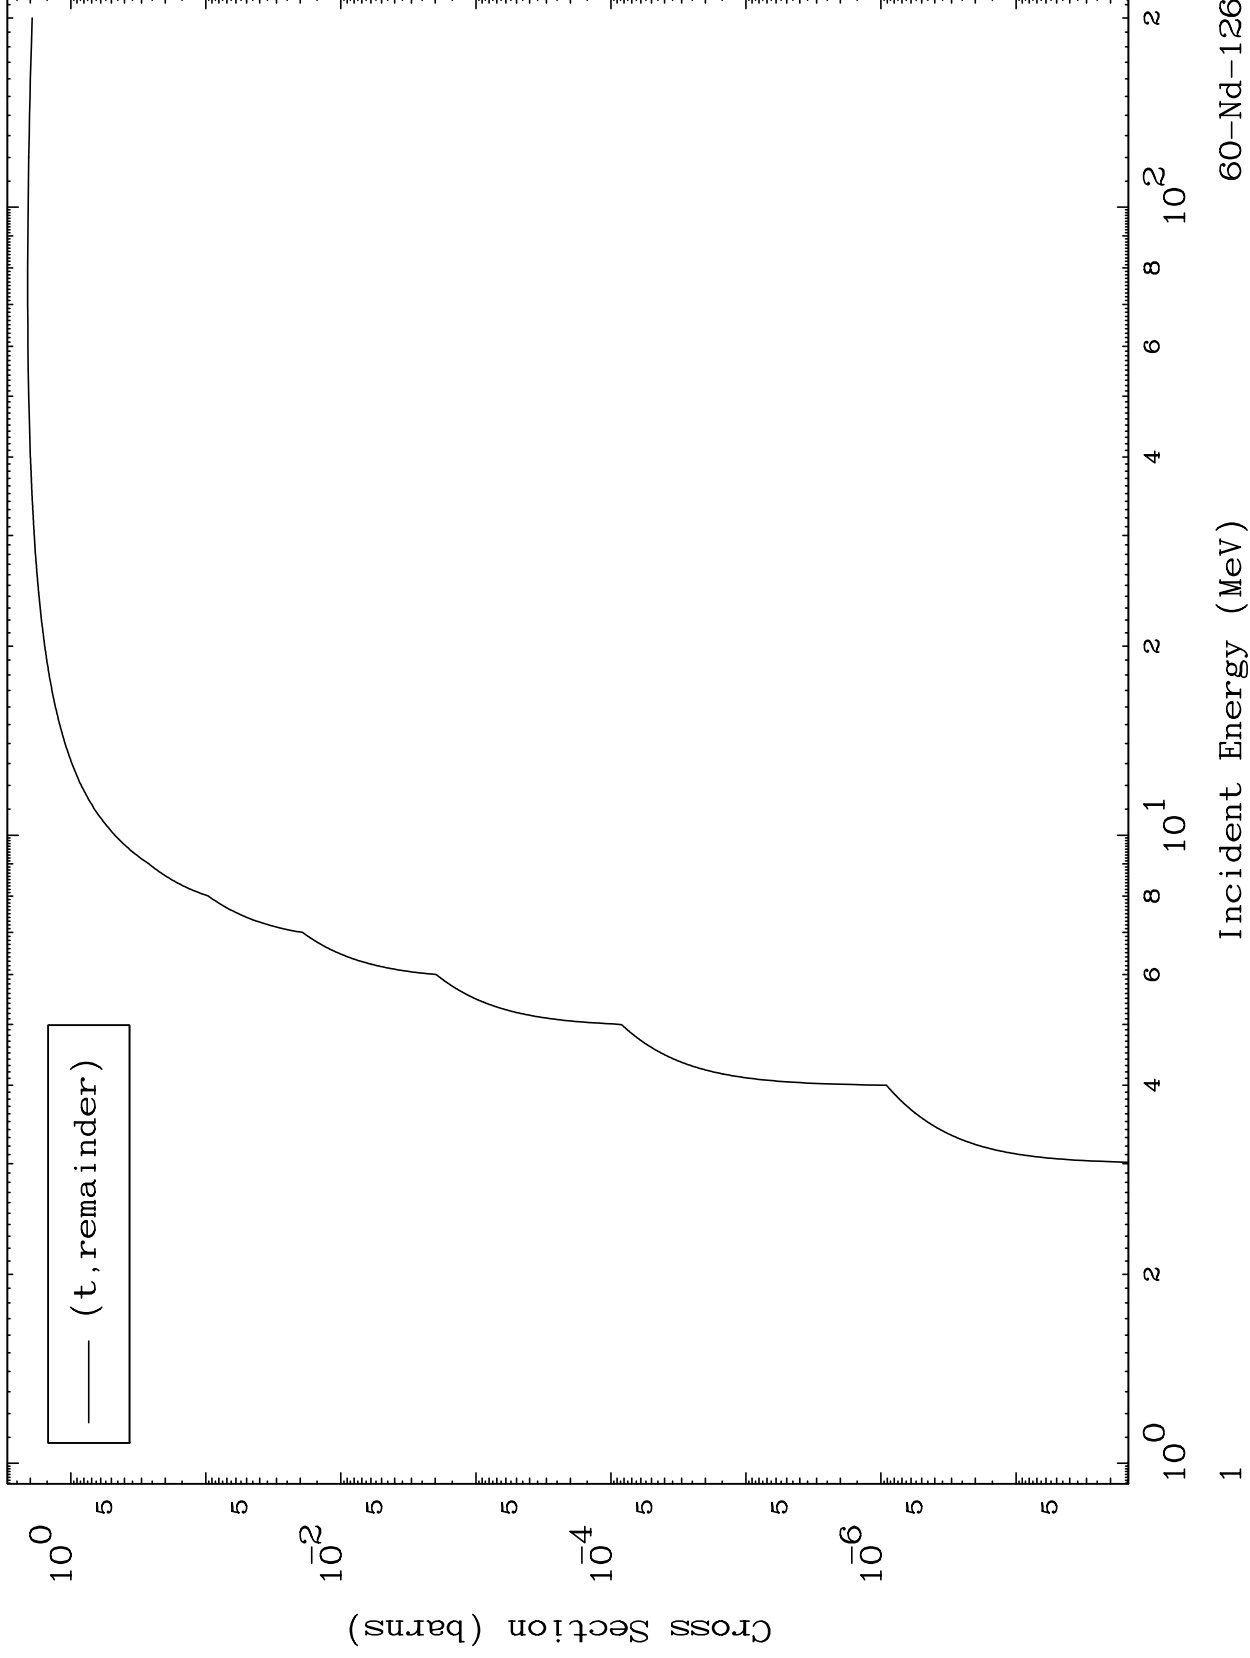

Press Mouse Button to Start

MAT 5977

Triton Major
0 Kelvin Cross Sections

60-Nd-126

60-Nd-126

Incident Energy (MeV)