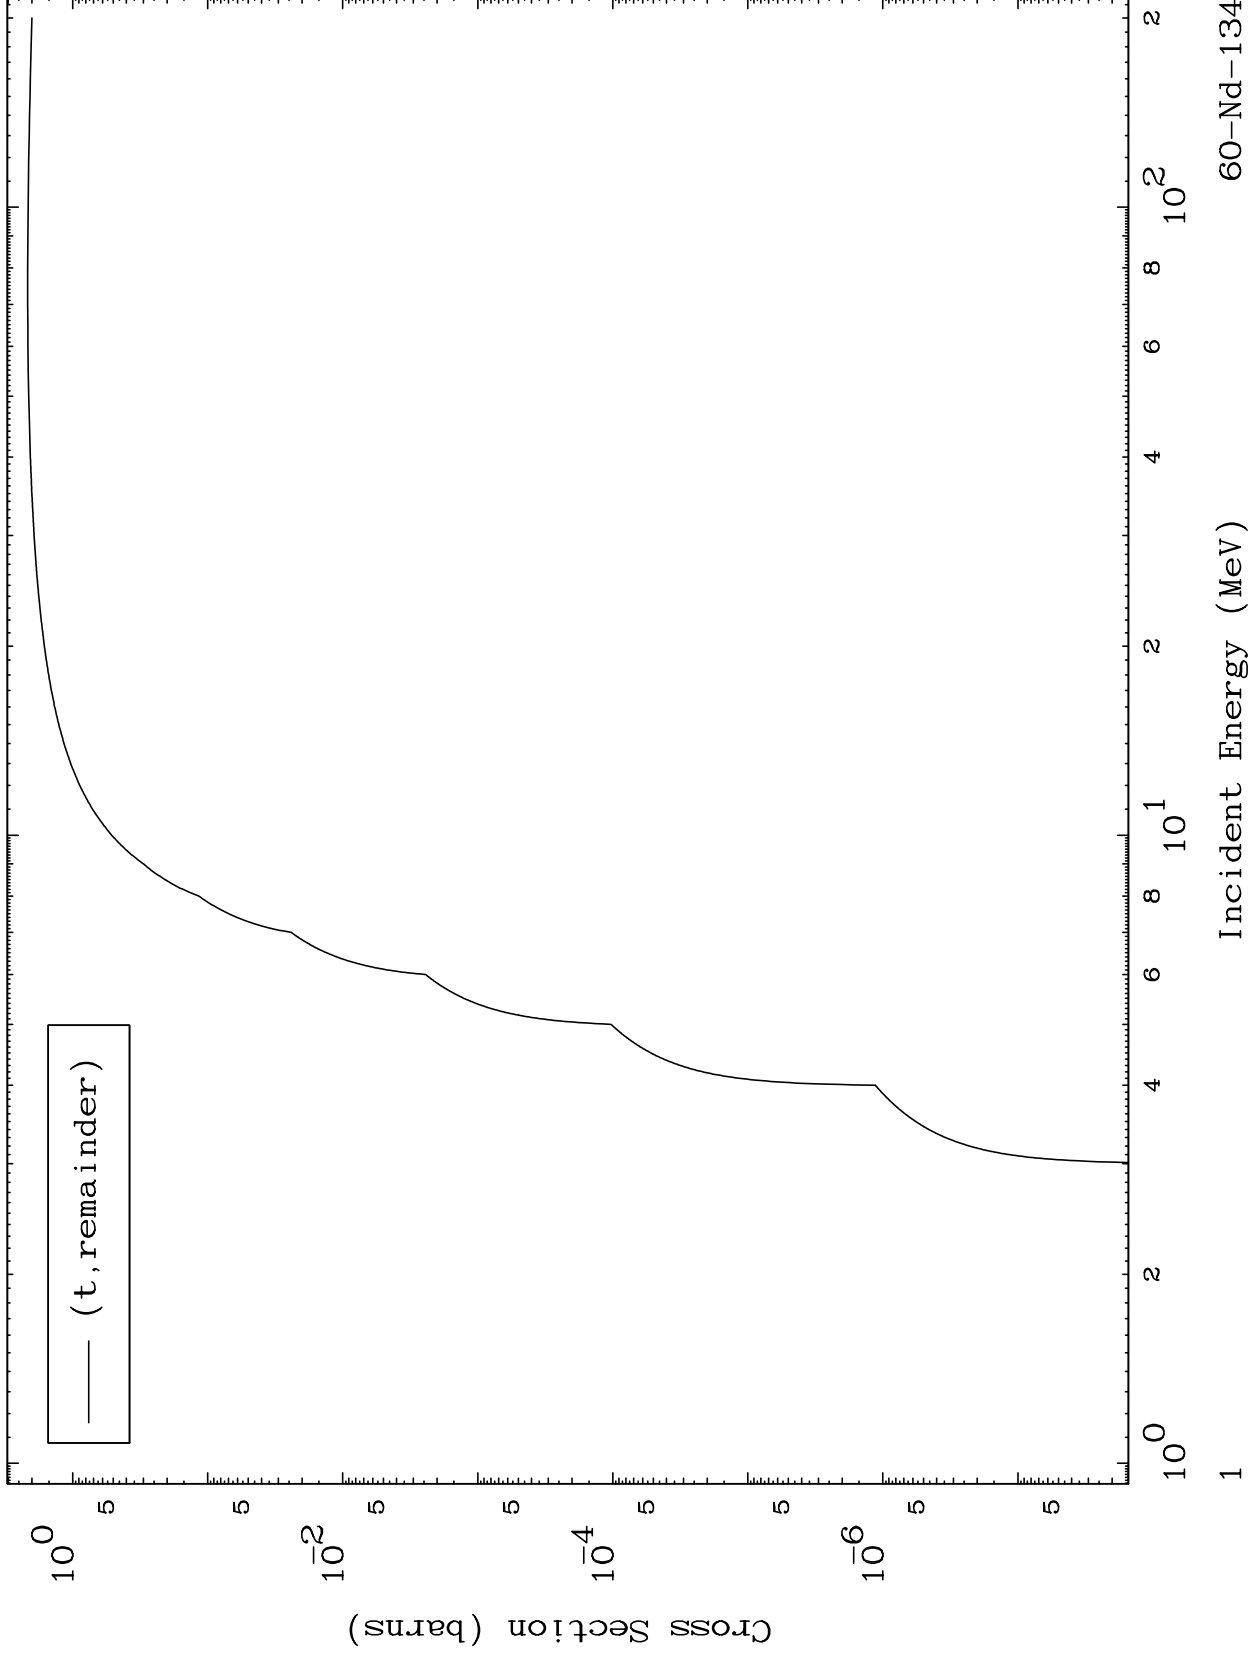

Press Mouse Button to Start

MAT 6001

Triton Major
0 Kelvin Cross Sections

60-Nd-134

Incident Energy (MeV)

60-Nd-134