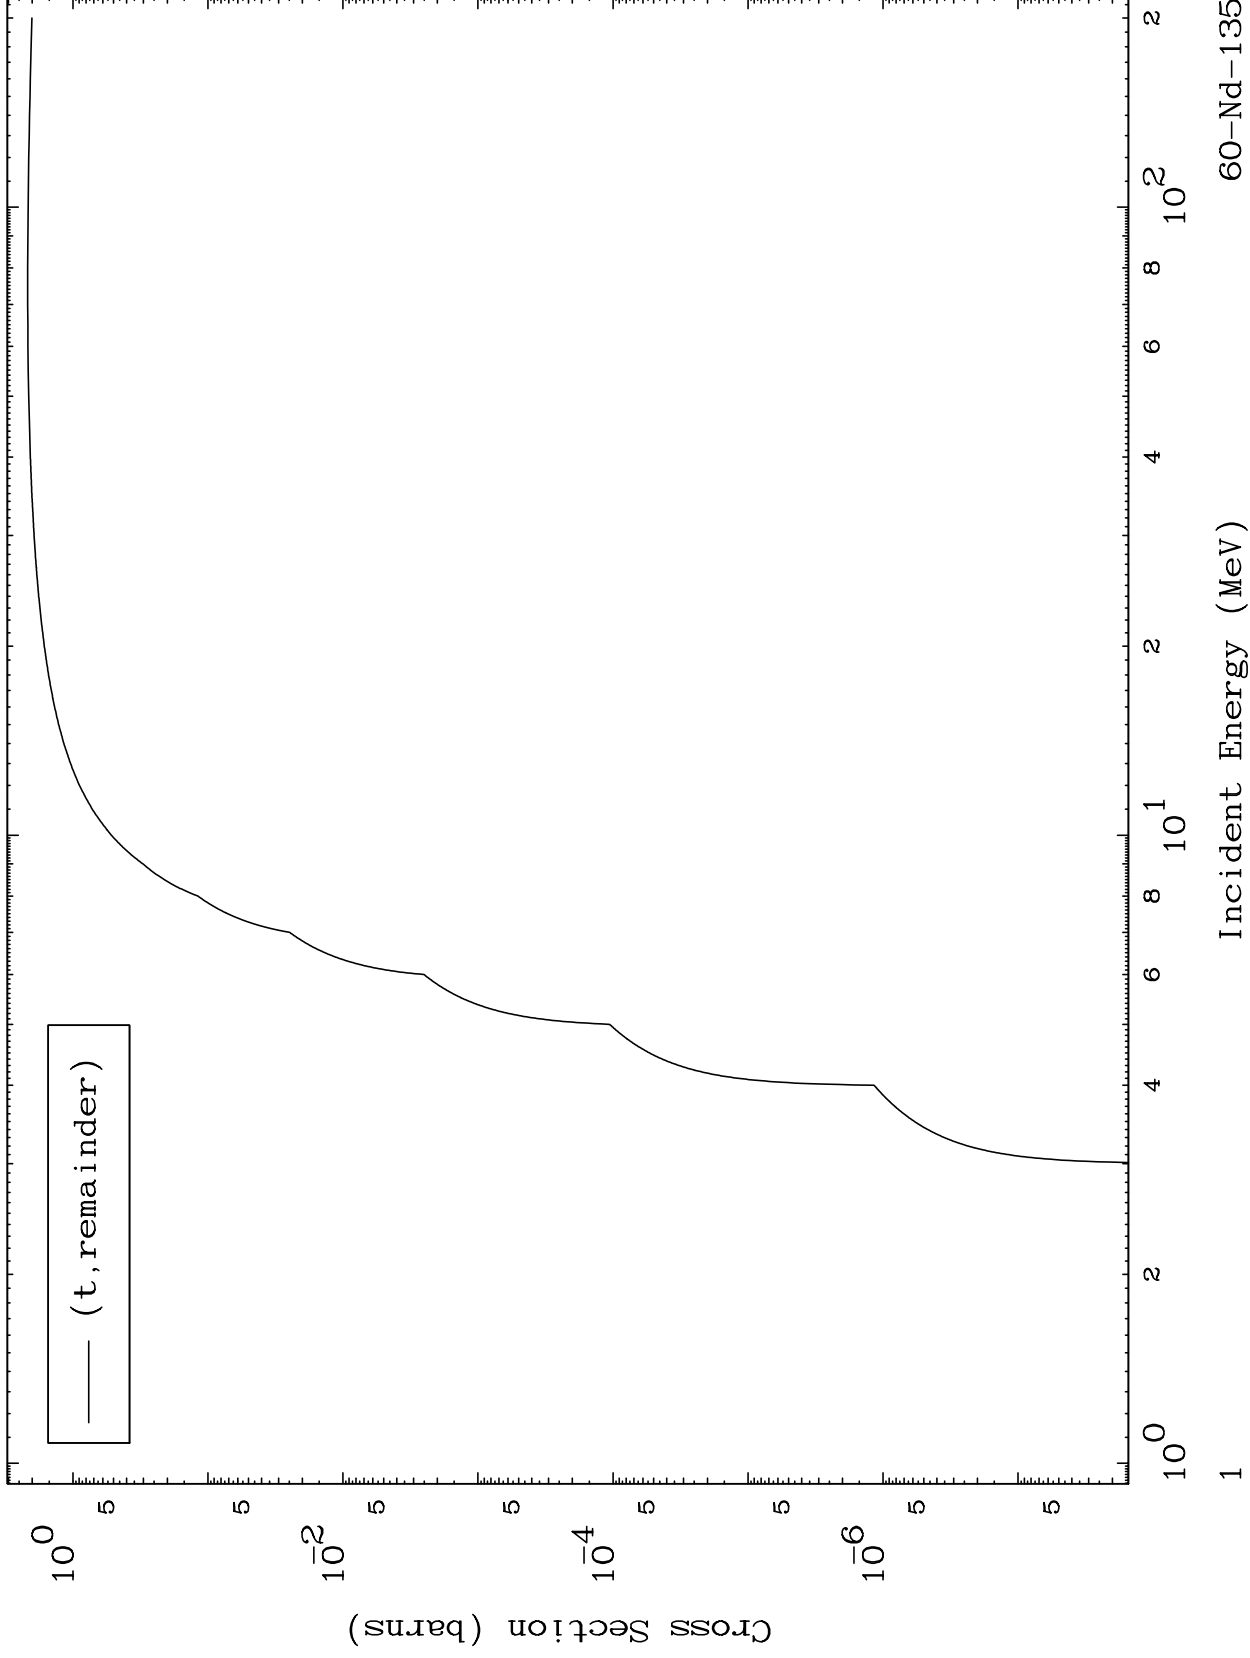

Press Mouse Button to Start

MAT 6004

Triton Major
0 Kelvin Cross Sections

60-Nd-135

60-Nd-135