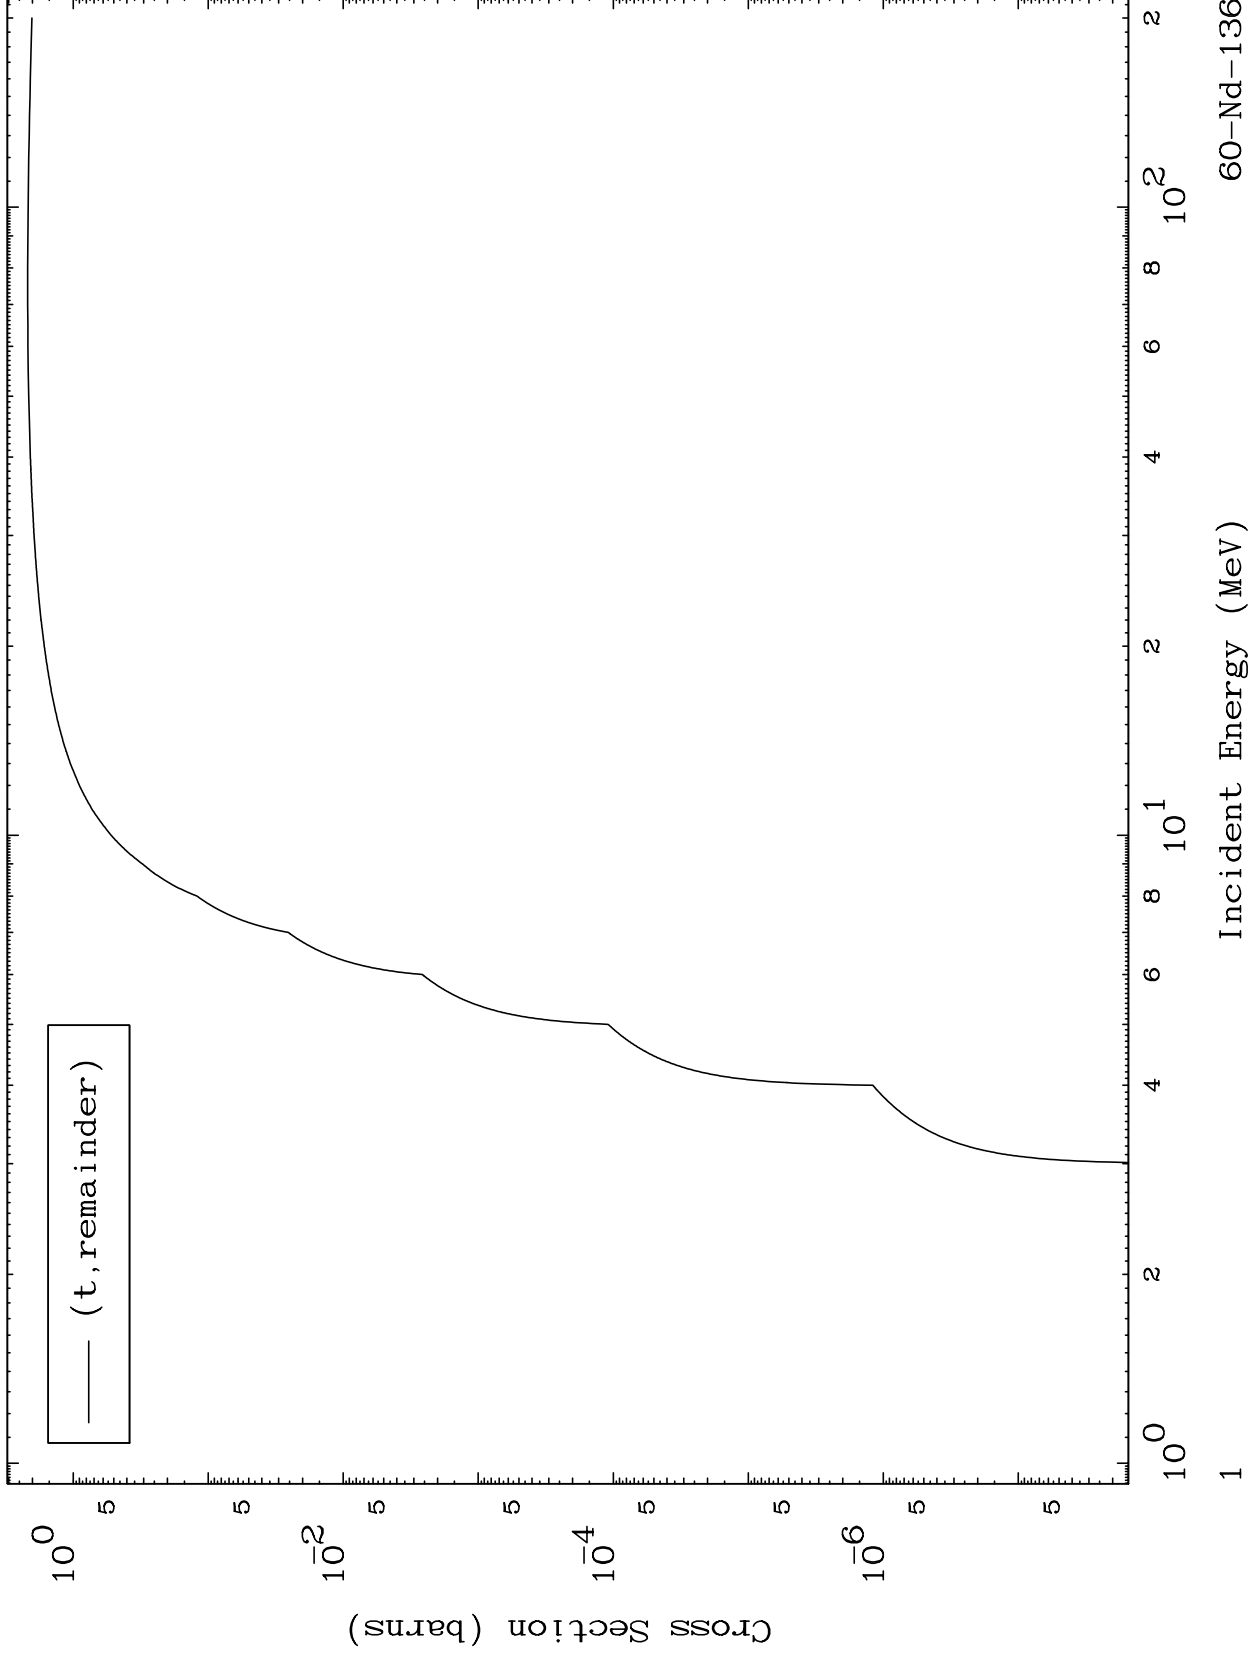

Press Mouse Button to Start

MAT 6007

Triton Major
0 Kelvin Cross Sections

60-Nd-136

60-Nd-136

Incident Energy (MeV)