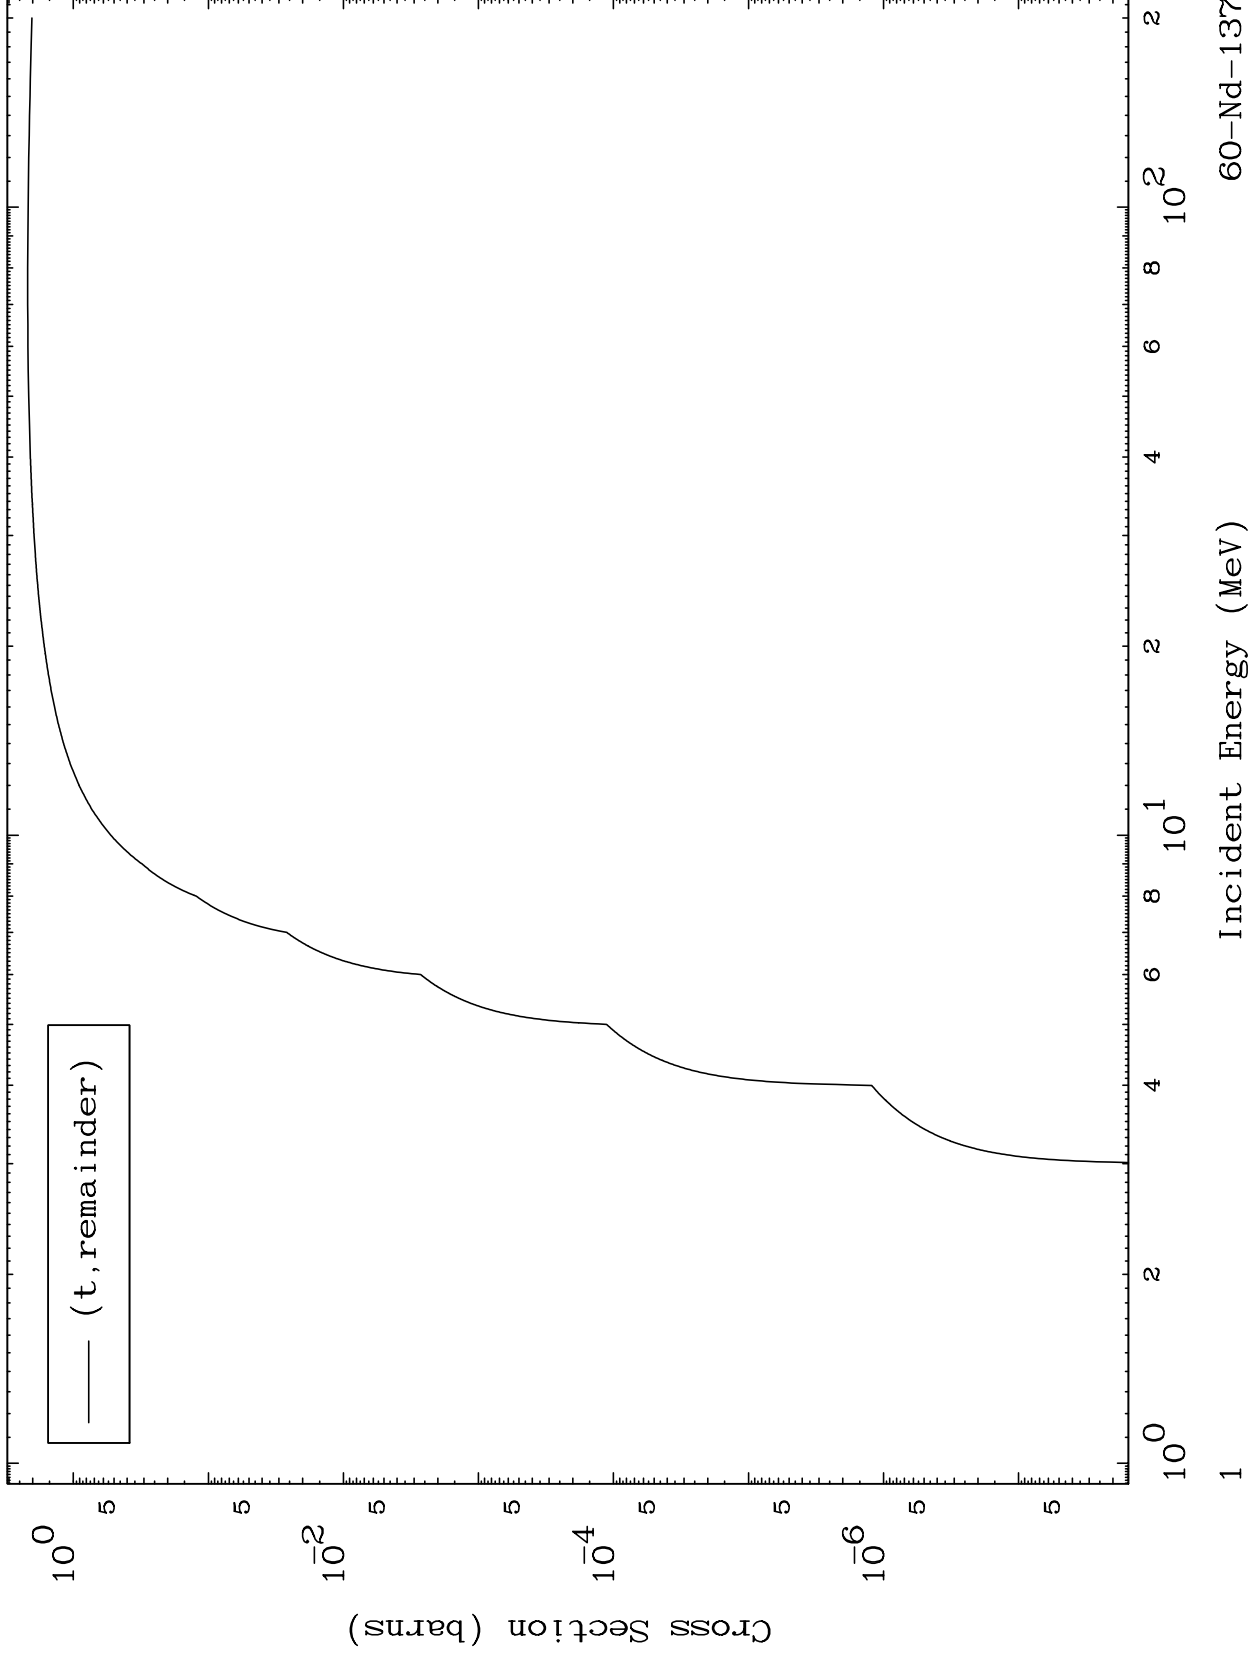

Press Mouse Button to Start

MAT 6010

Triton Major  
0 Kelvin Cross Sections

60-Nd-137

60-Nd-137