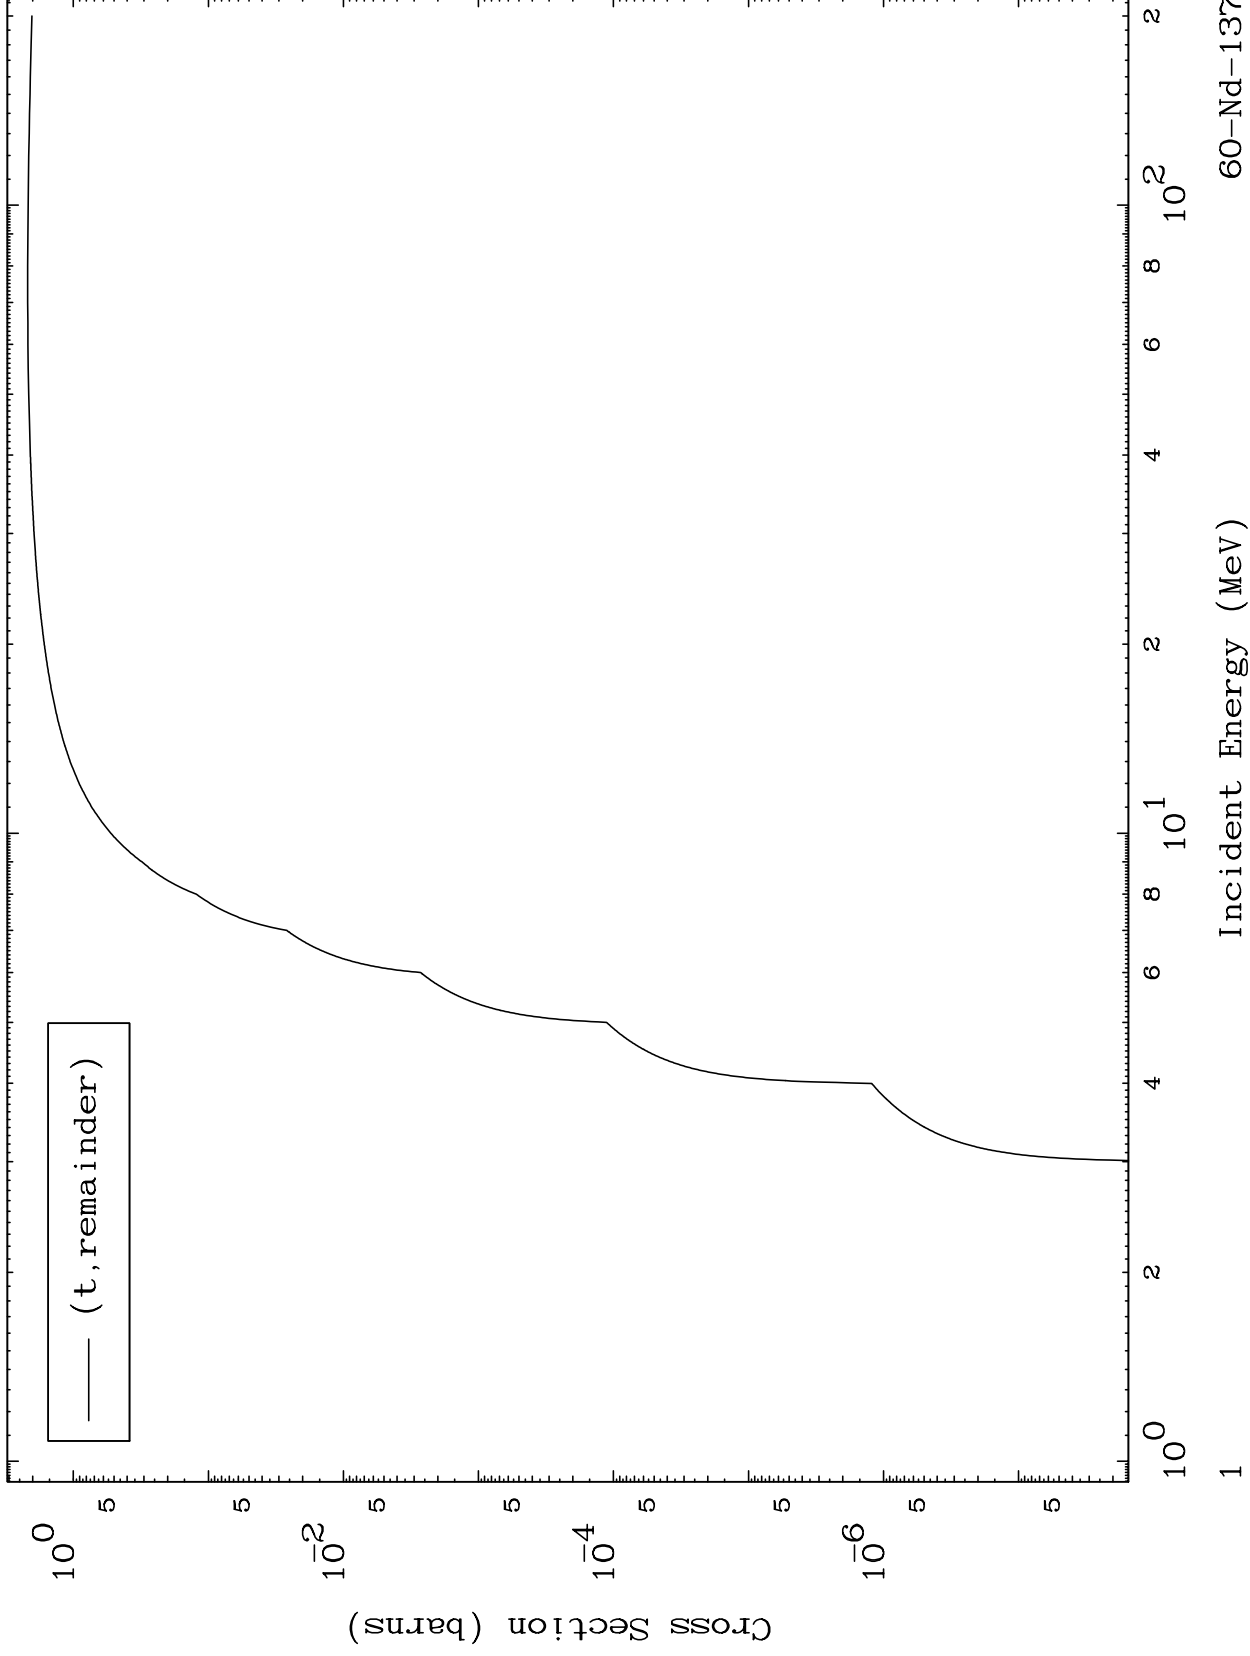

Press Mouse Button to Start

MAT 6011

Triton Major

60-Nd-137

0 Kelvin Cross Sections

Incident Energy (MeV)

60-Nd-137