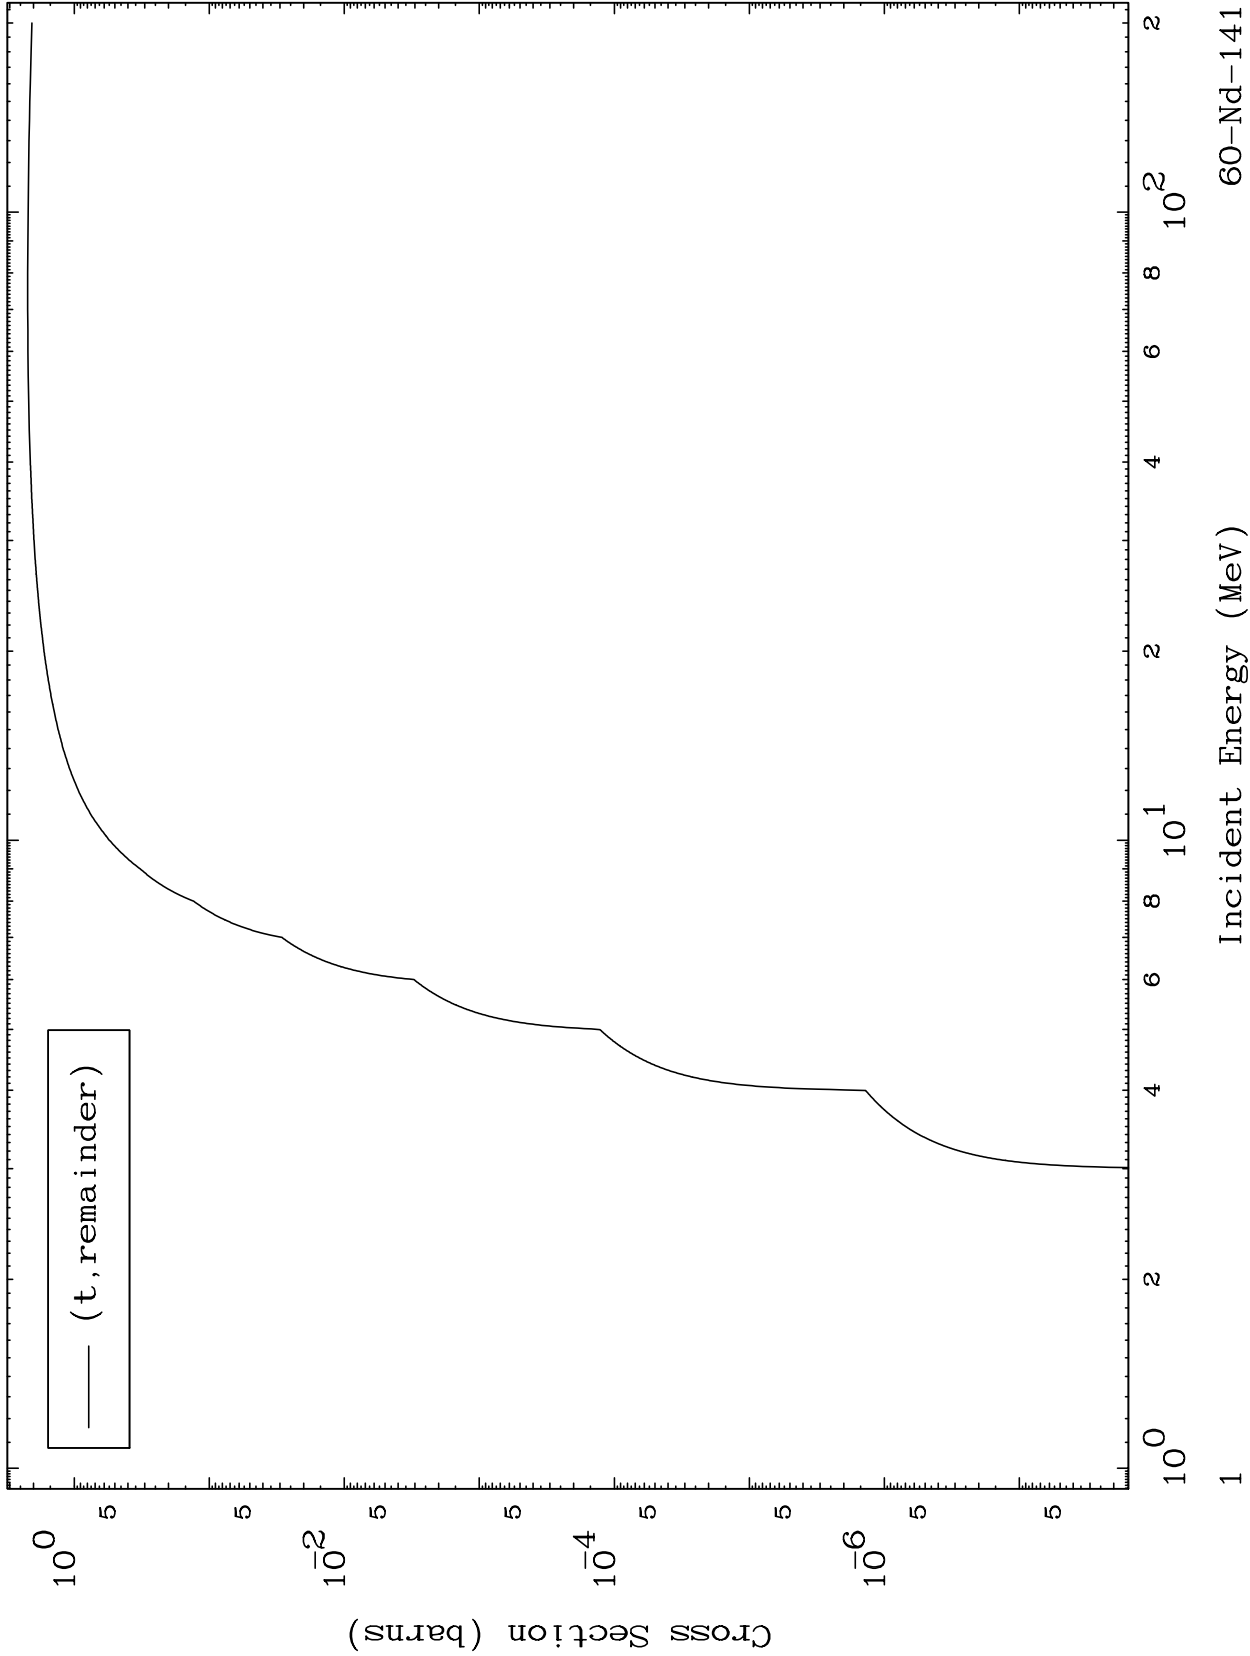

Press Mouse Button to Start

MAT 6022

Triton Major

60-Nd-141

0 Kelvin Cross Sections

60-Nd-141

Incident Energy (MeV)