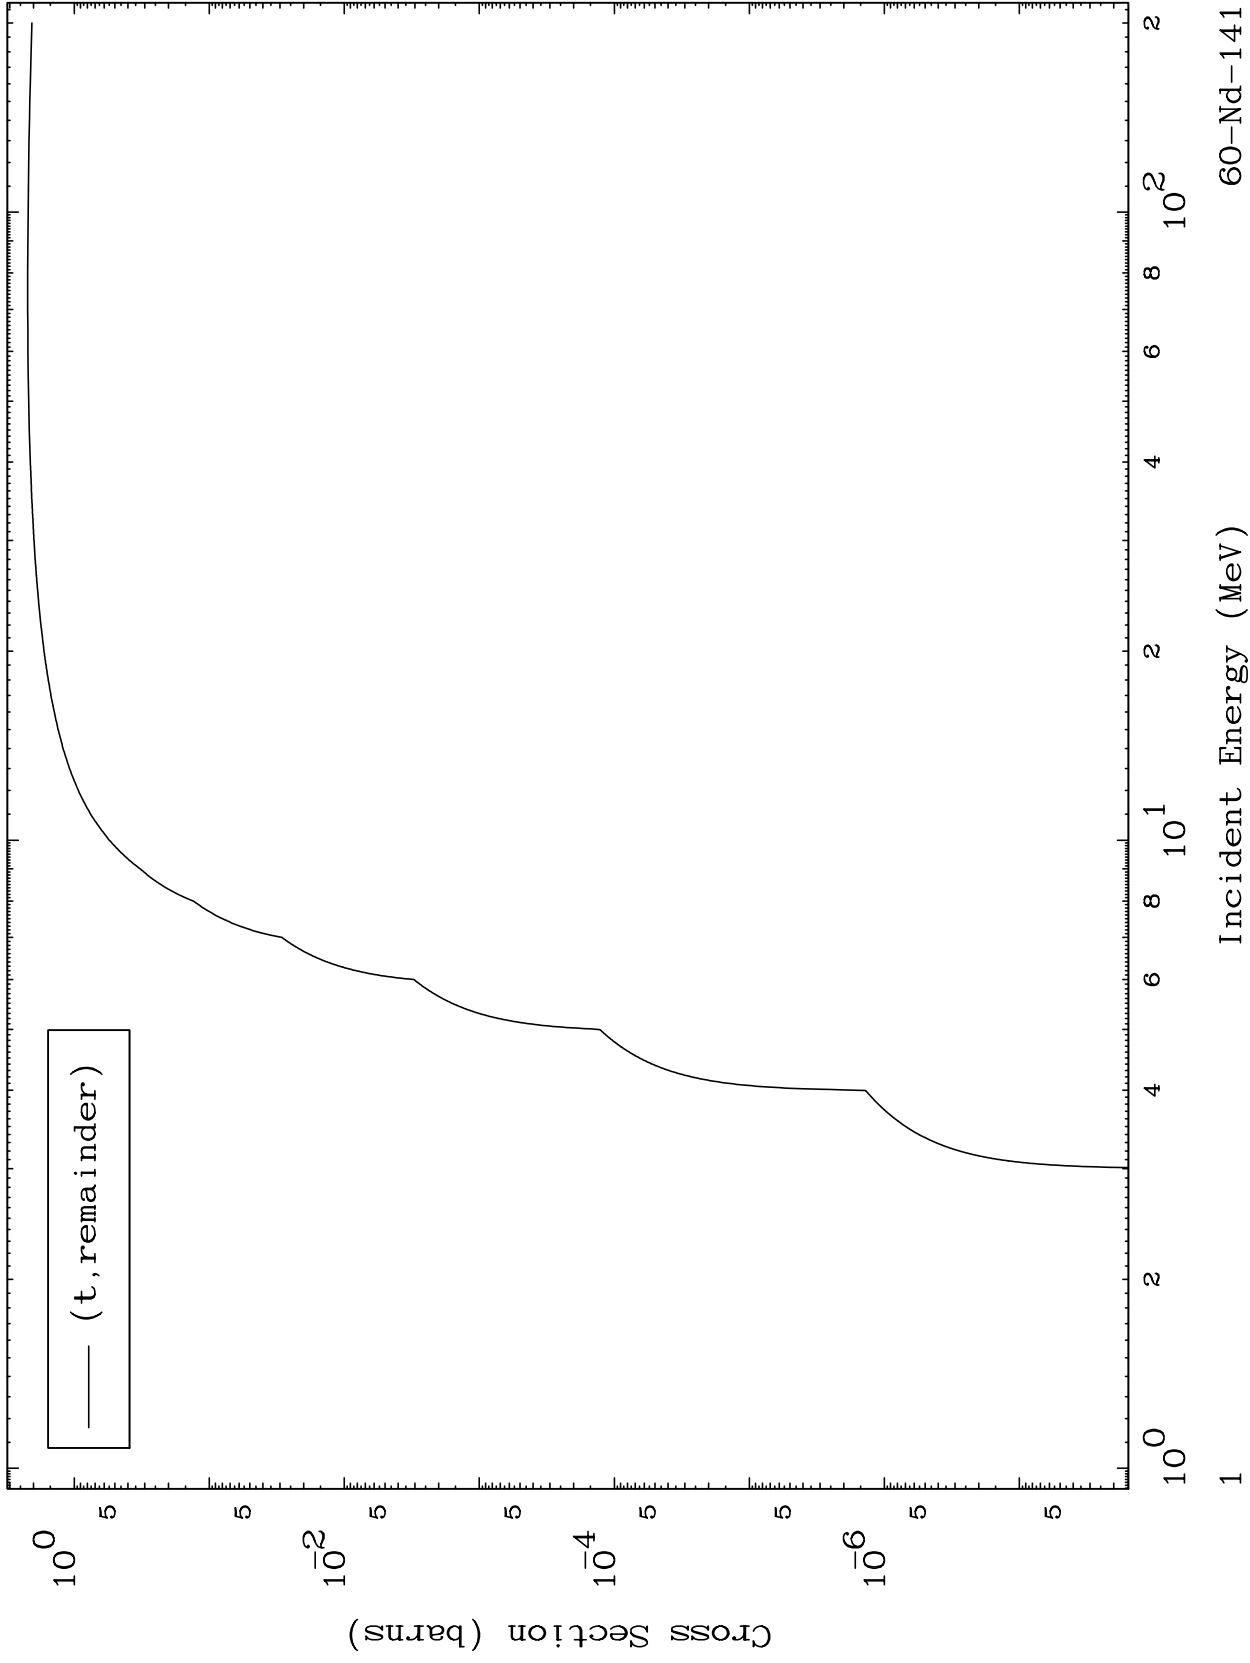

Press Mouse Button to Start

MAT 6023

Triton Major
0 Kelvin Cross Sections

60-Nd-141

60-Nd-141

Incident Energy (MeV)