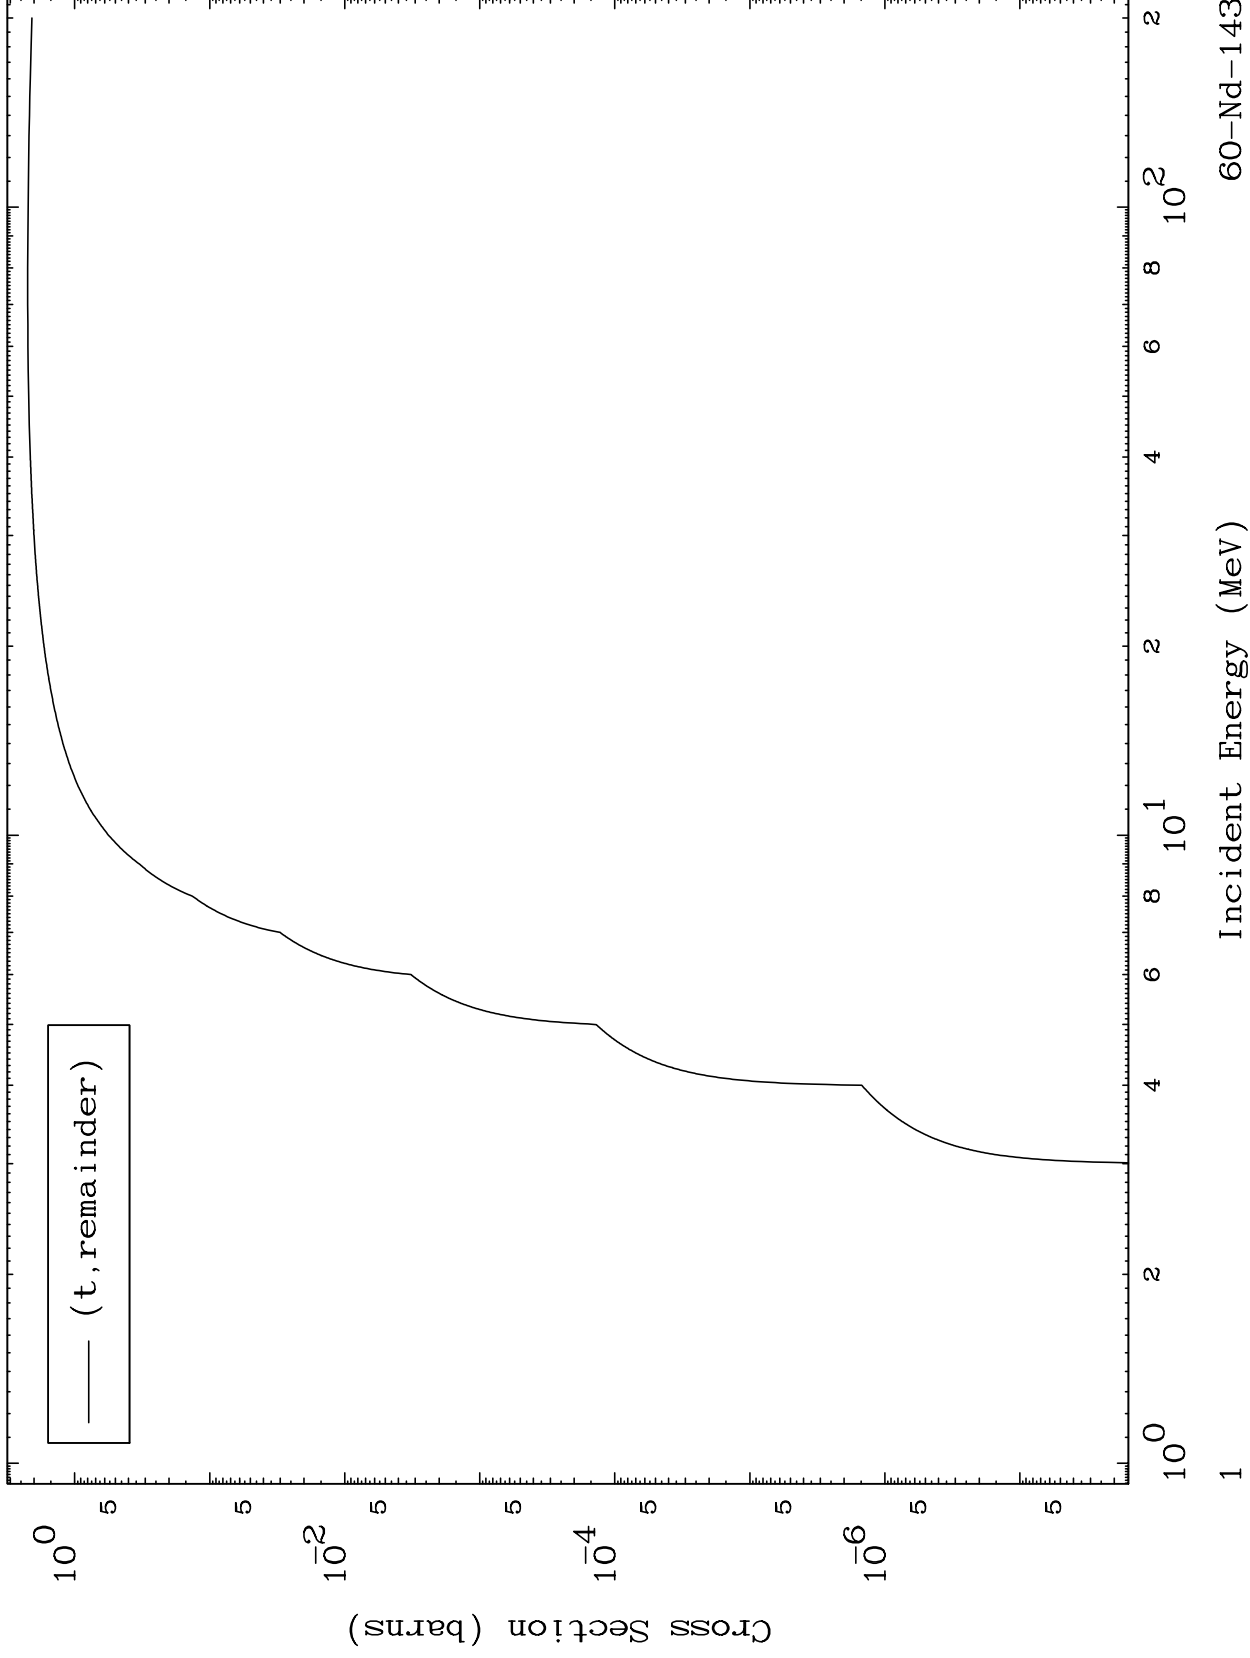

Press Mouse Button to Start

MAT 6028

Triton Major  
0 Kelvin Cross Sections

60-Nd-143

60-Nd-143