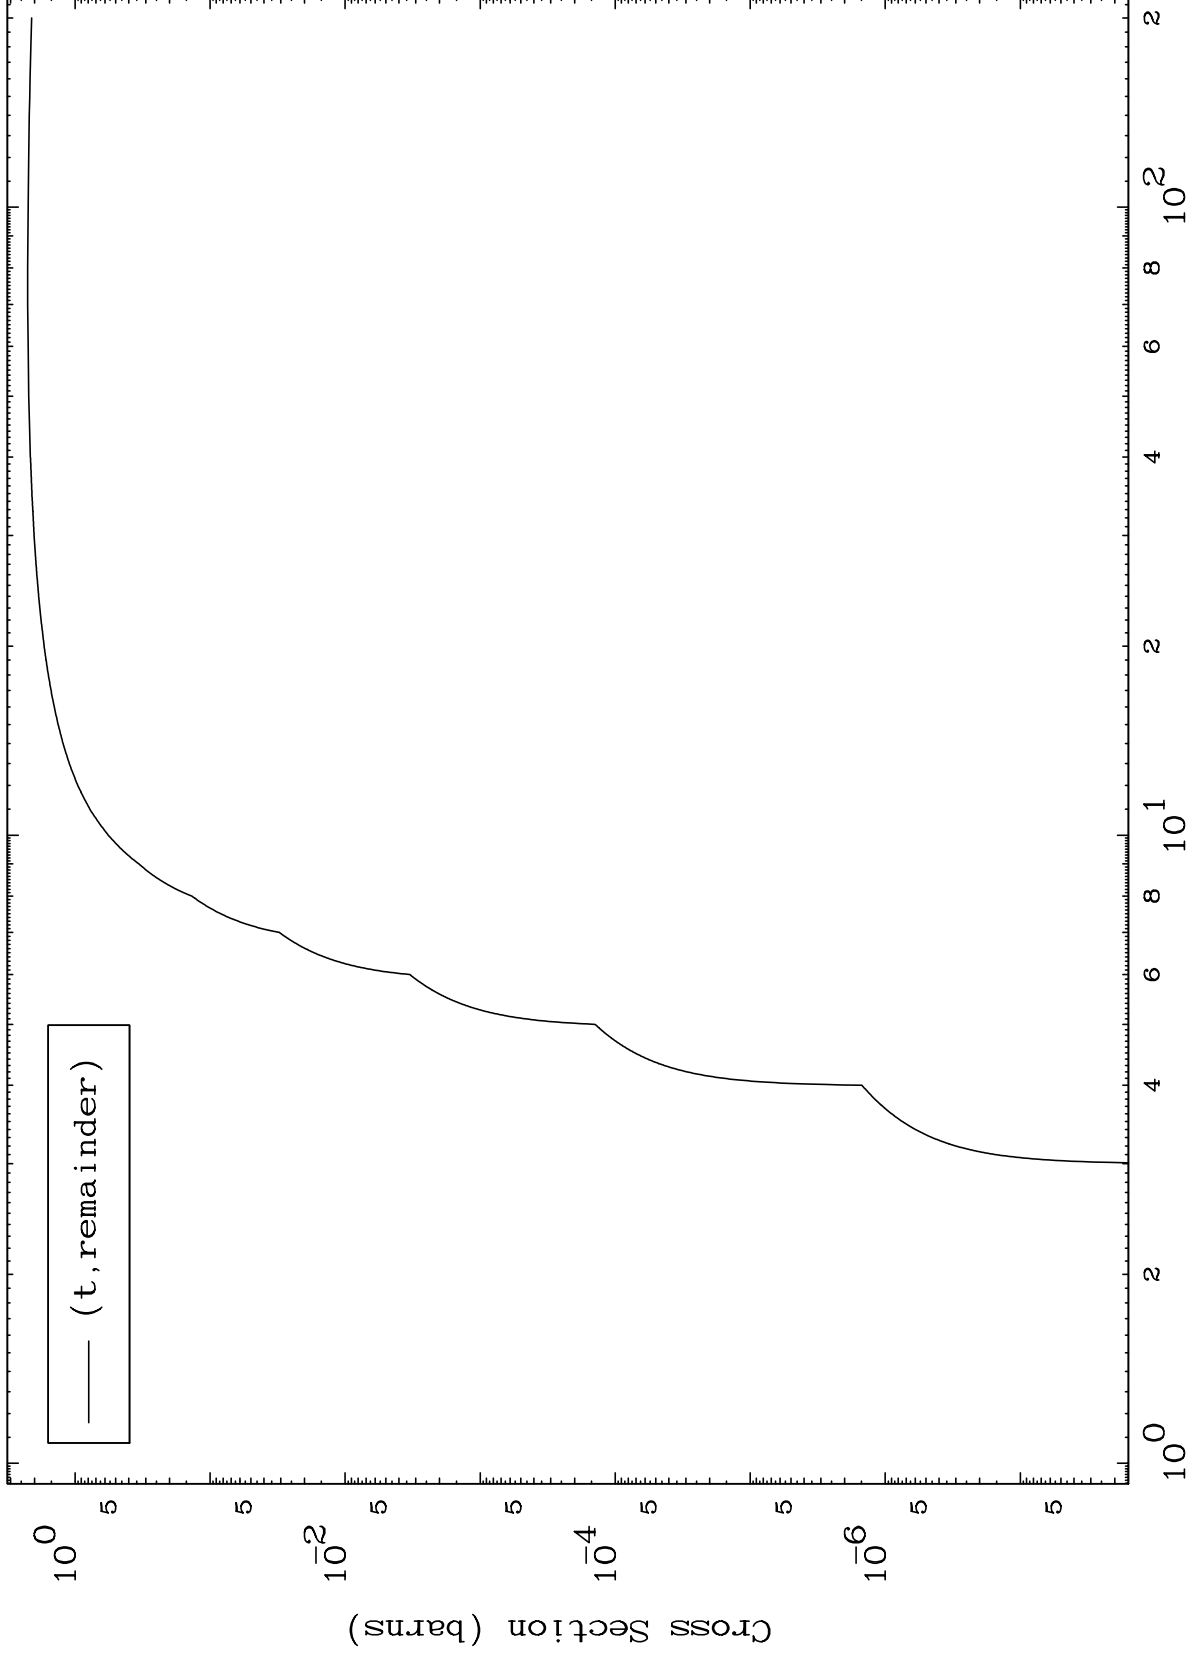

Press Mouse Button to Start

MAT 6031

Triton Major
0 Kelvin Cross Sections

60-Nd-144

Incident Energy (MeV)

60-Nd-144