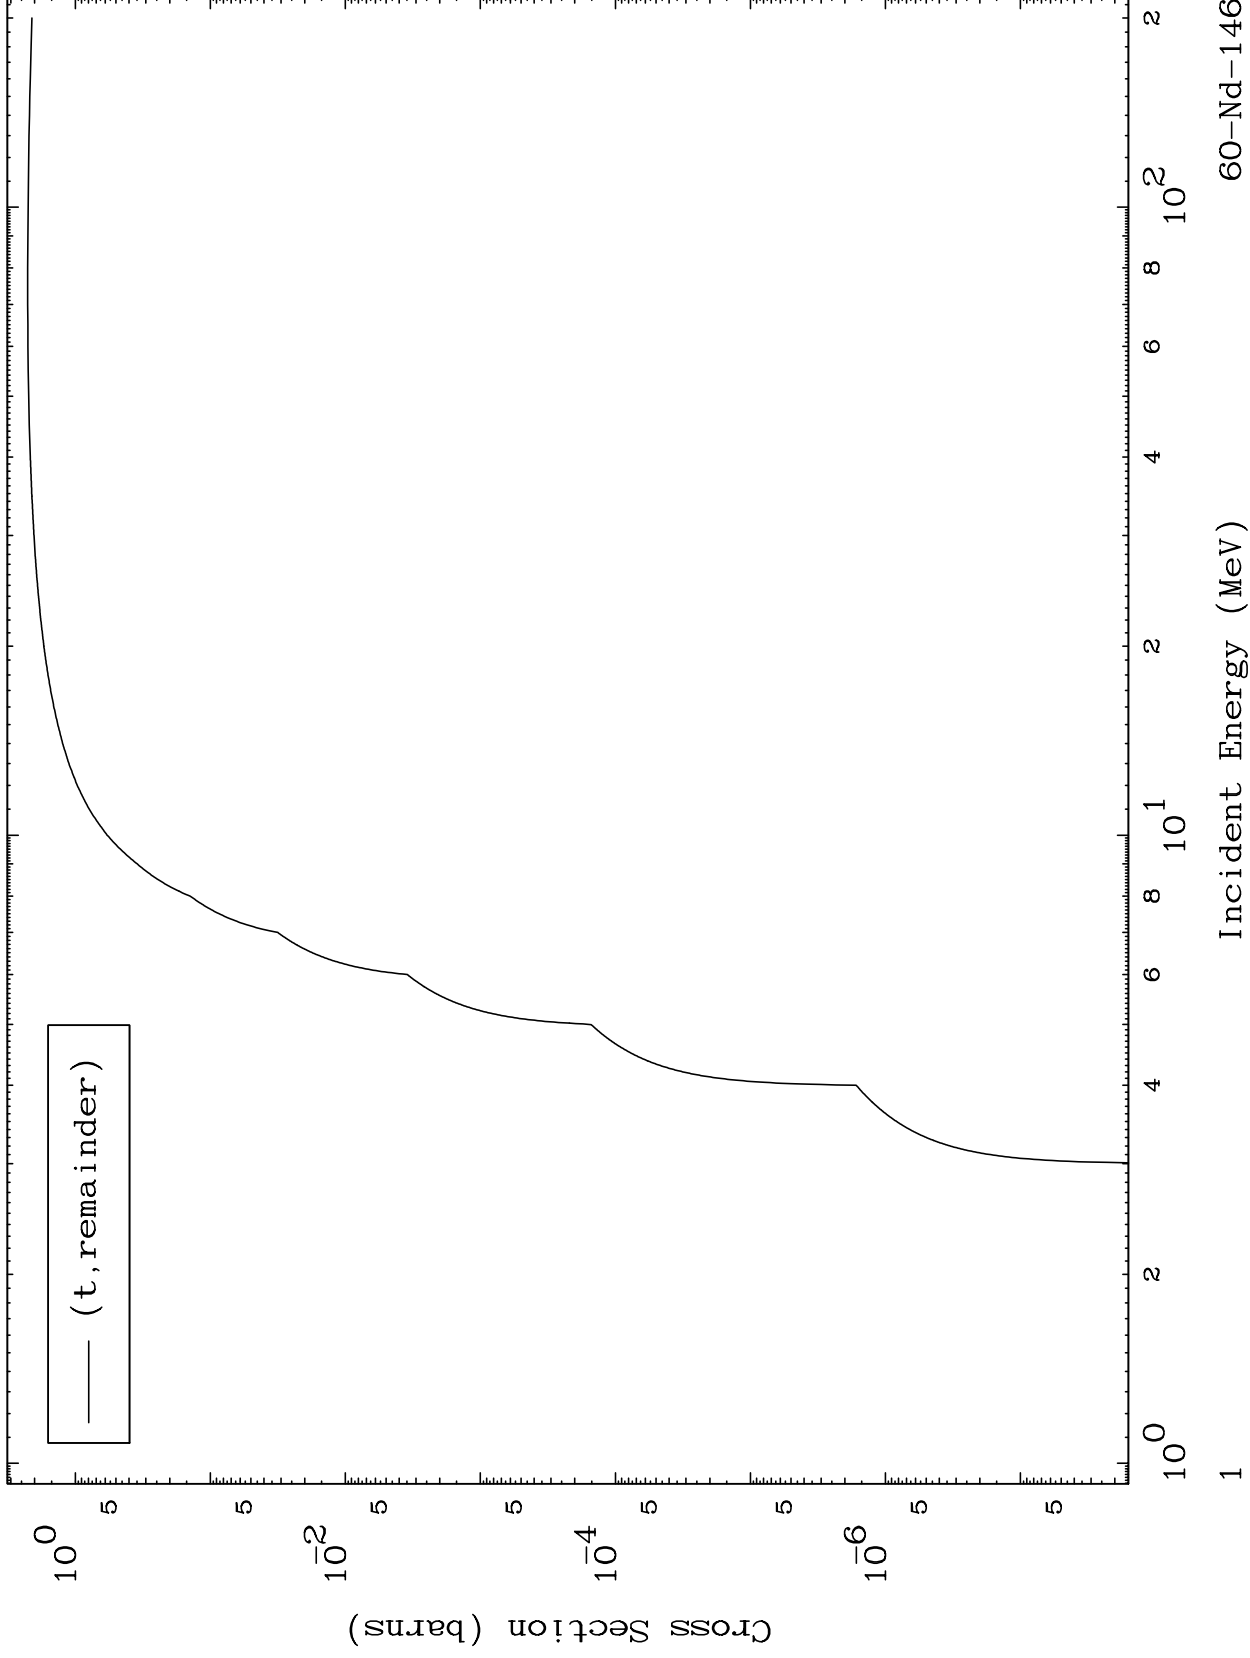

Press Mouse Button to Start

MAT 6037

Triton Major  
0 Kelvin Cross Sections

60-Nd-146

60-Nd-146