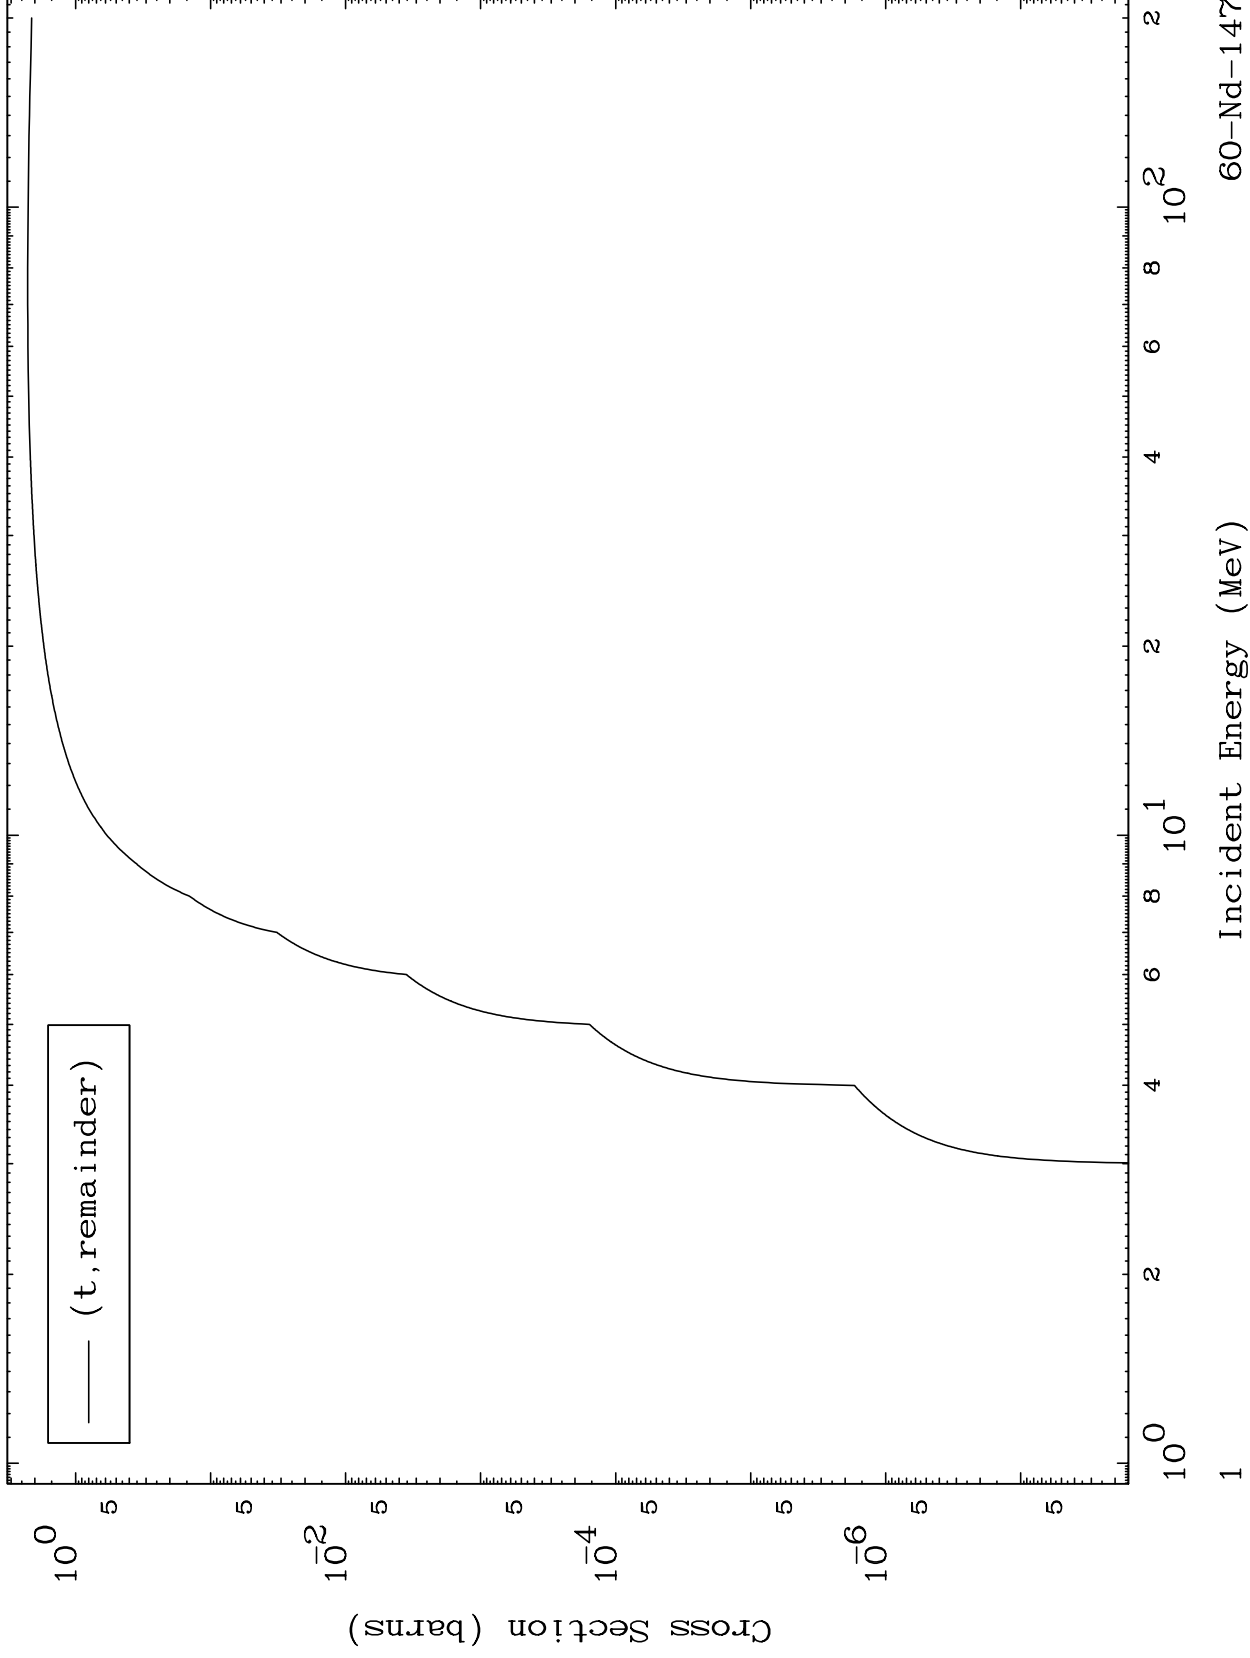

Press Mouse Button to Start

MAT 6040

Triton Major
0 Kelvin Cross Sections

60-Nd-147

60-Nd-147

Incident Energy (MeV)