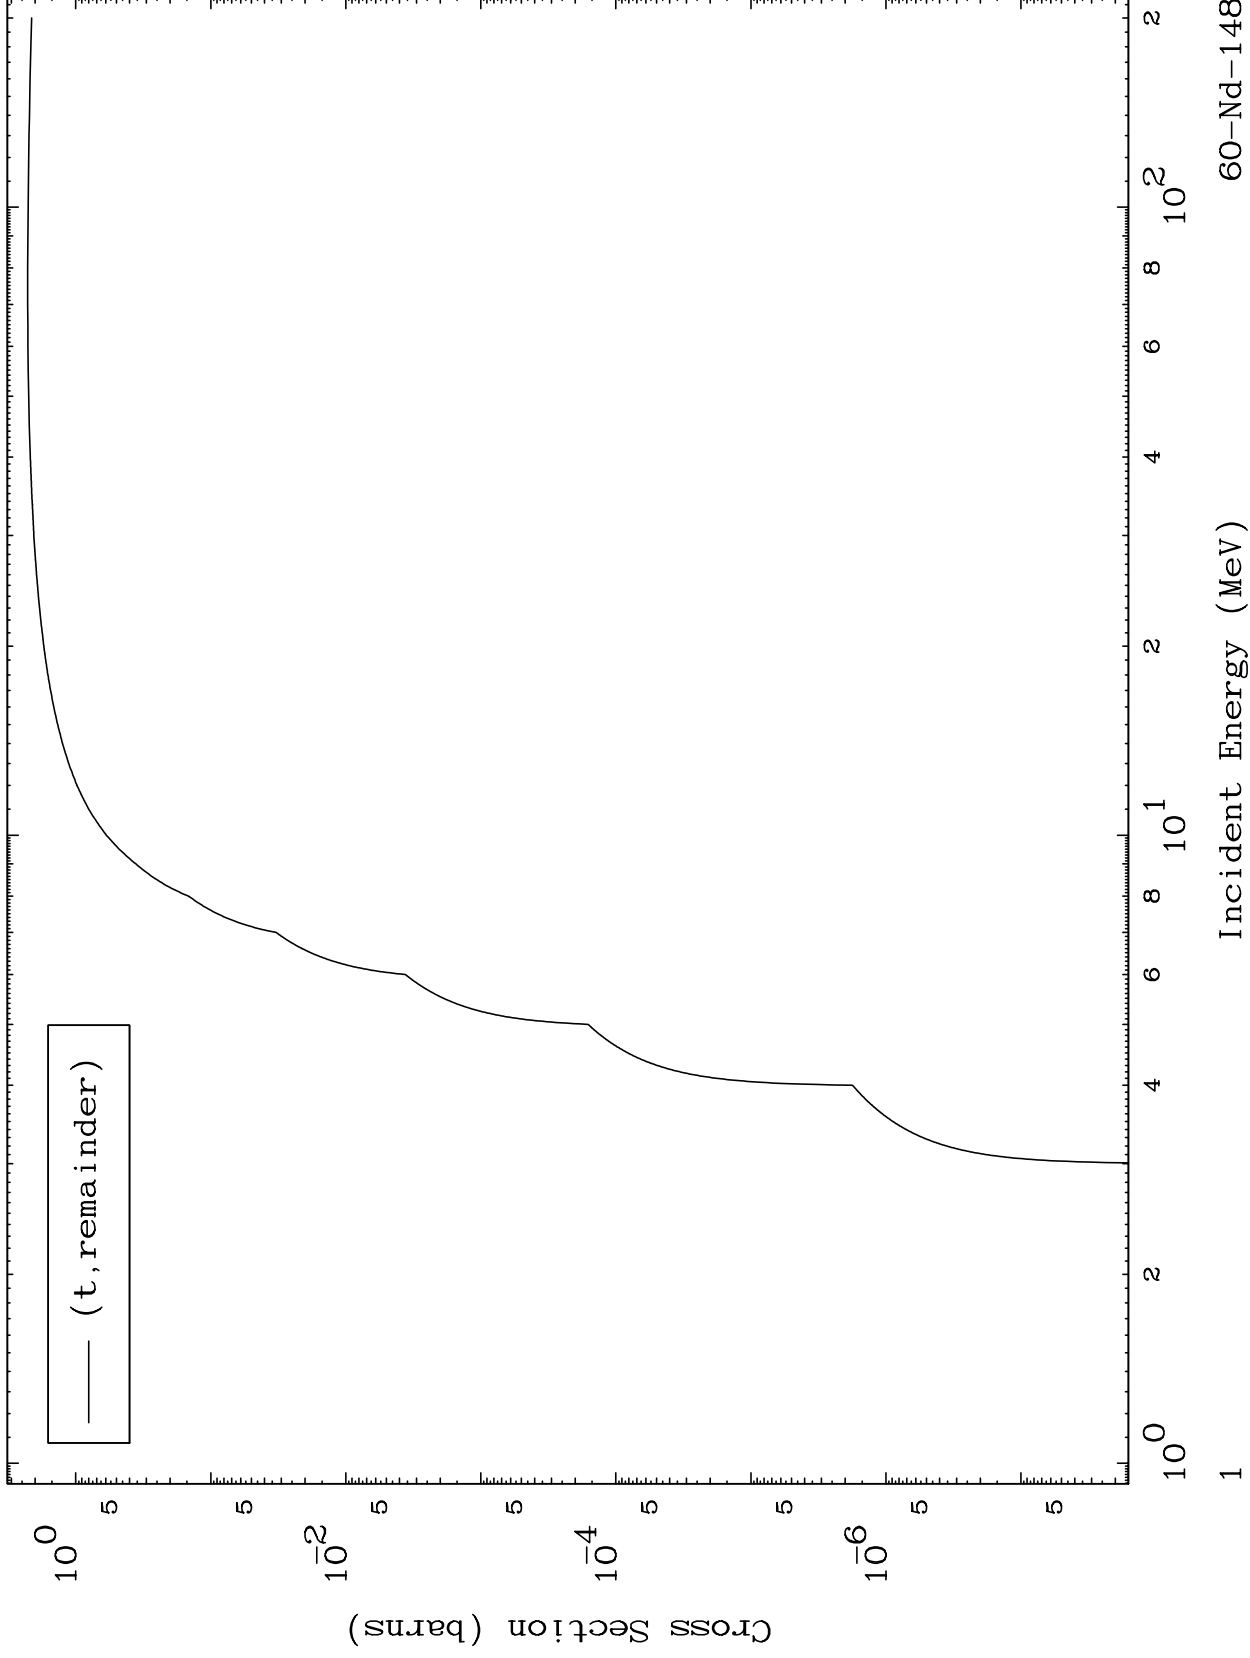

Press Mouse Button to Start

MAT 6043

Triton Major
0 Kelvin Cross Sections

60-Nd-148

60-Nd-148

Incident Energy (MeV)