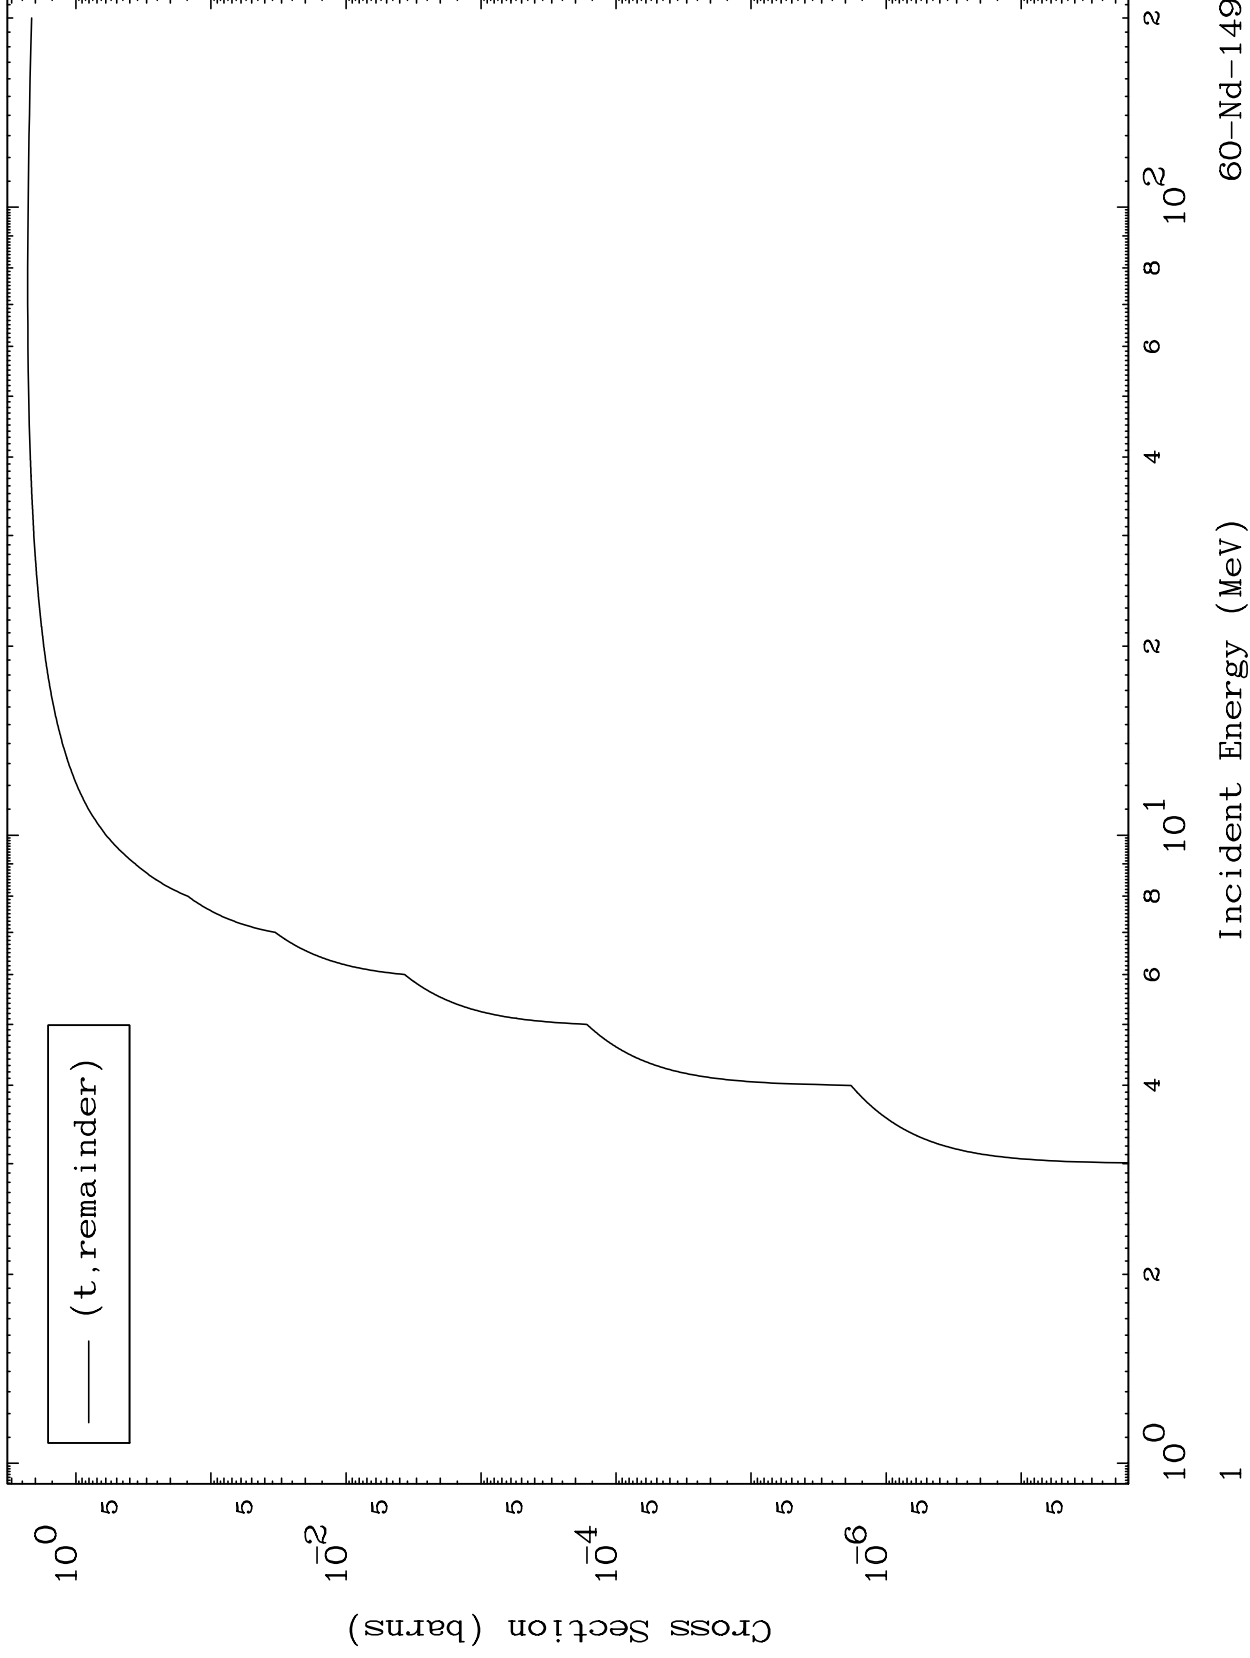

Press Mouse Button to Start

MAT 6046

Triton Major  
0 Kelvin Cross Sections

60-Nd-149

60-Nd-149

Incident Energy (MeV)