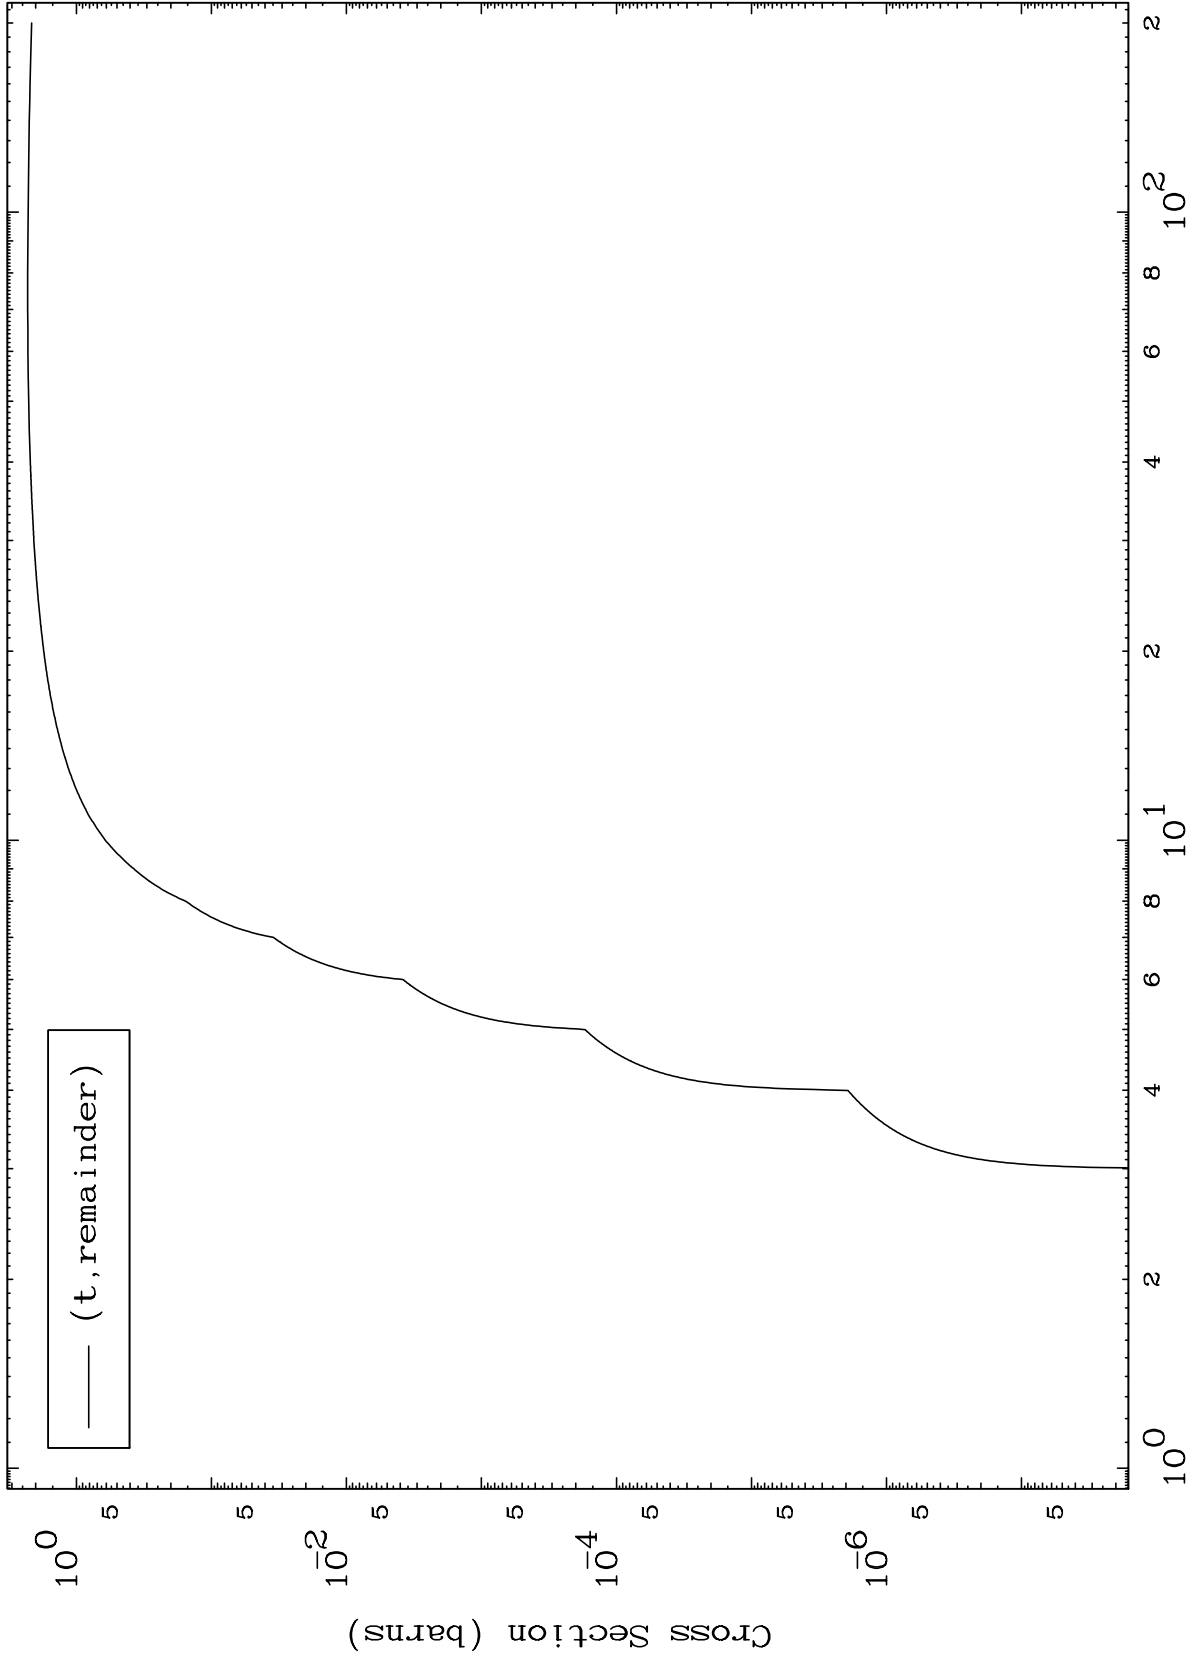

Press Mouse Button to Start

MAT 6052

Triton Major

60-Nd-151

0 Kelvin Cross Sections

Incident Energy (MeV)

60-Nd-151