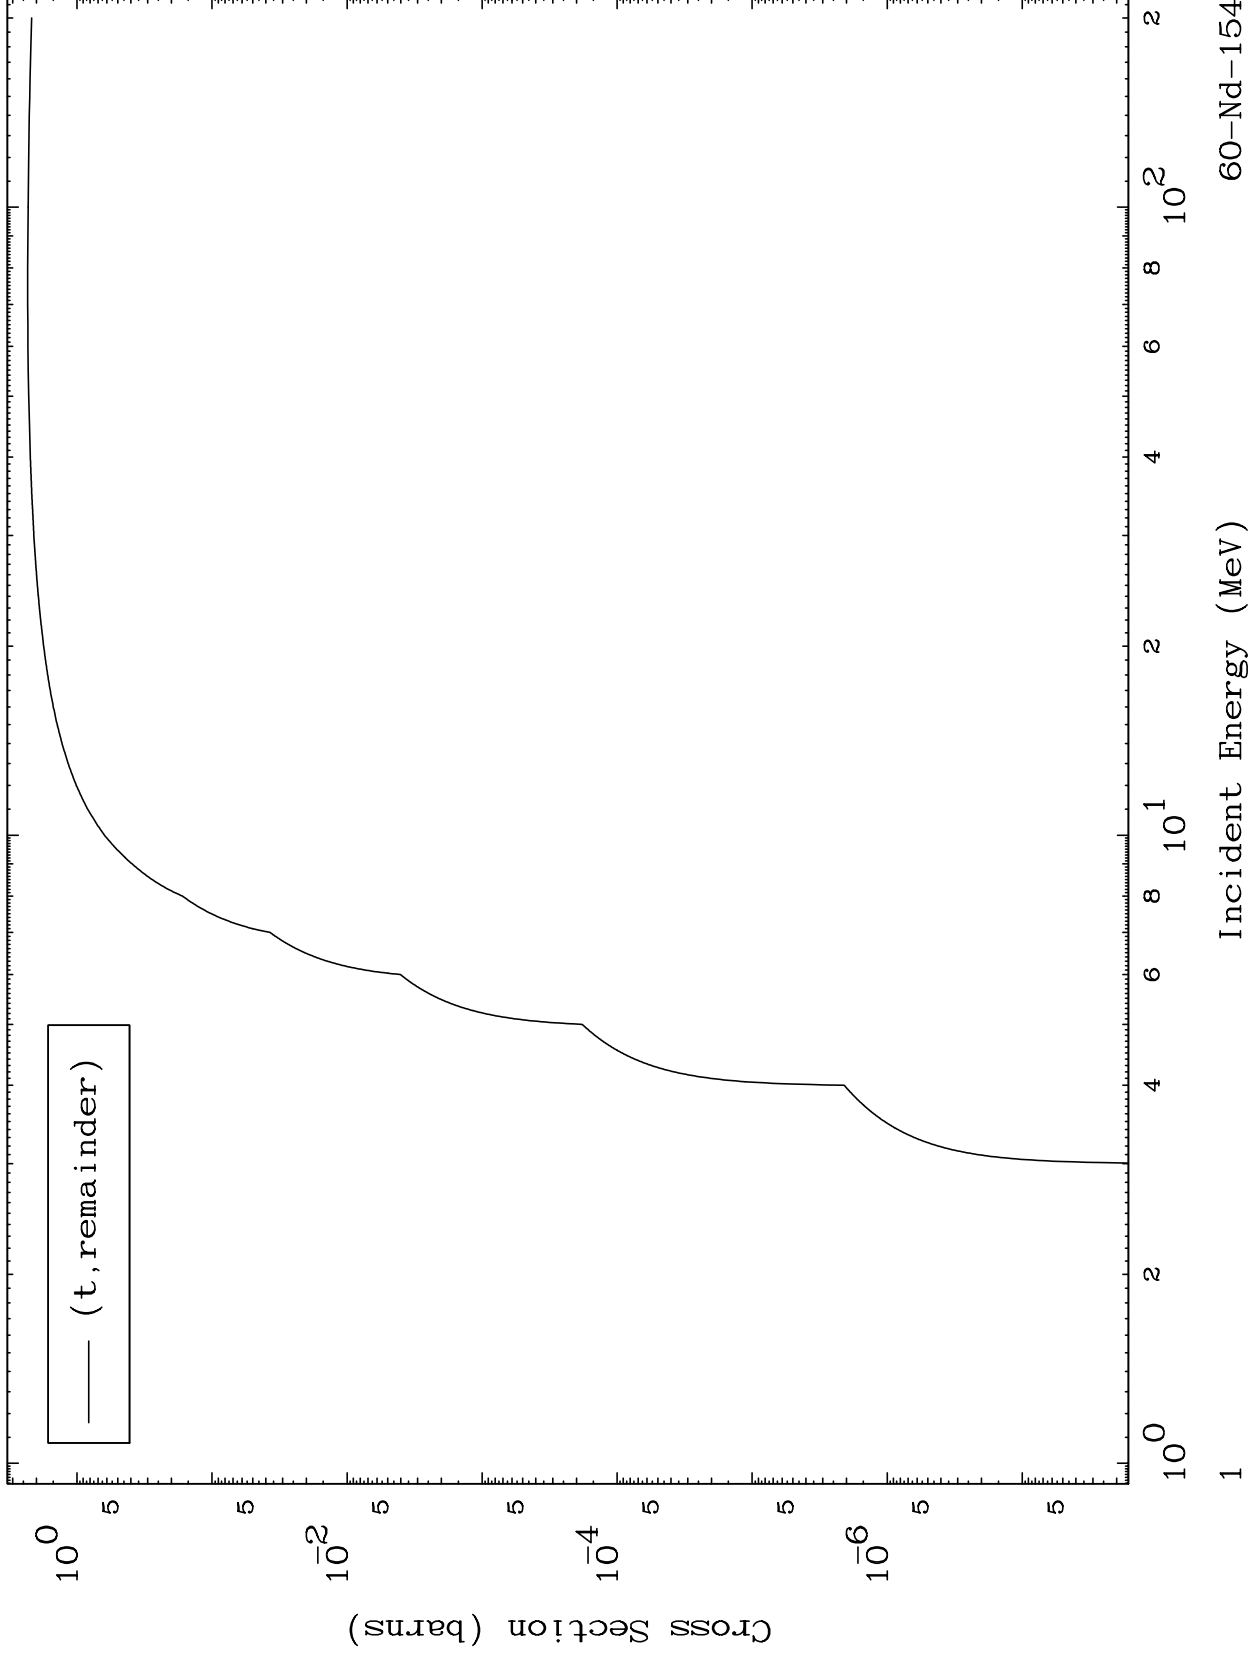

Press Mouse Button to Start

MAT 6061

Triton Major
0 Kelvin Cross Sections

60-Nd-154

60-Nd-154