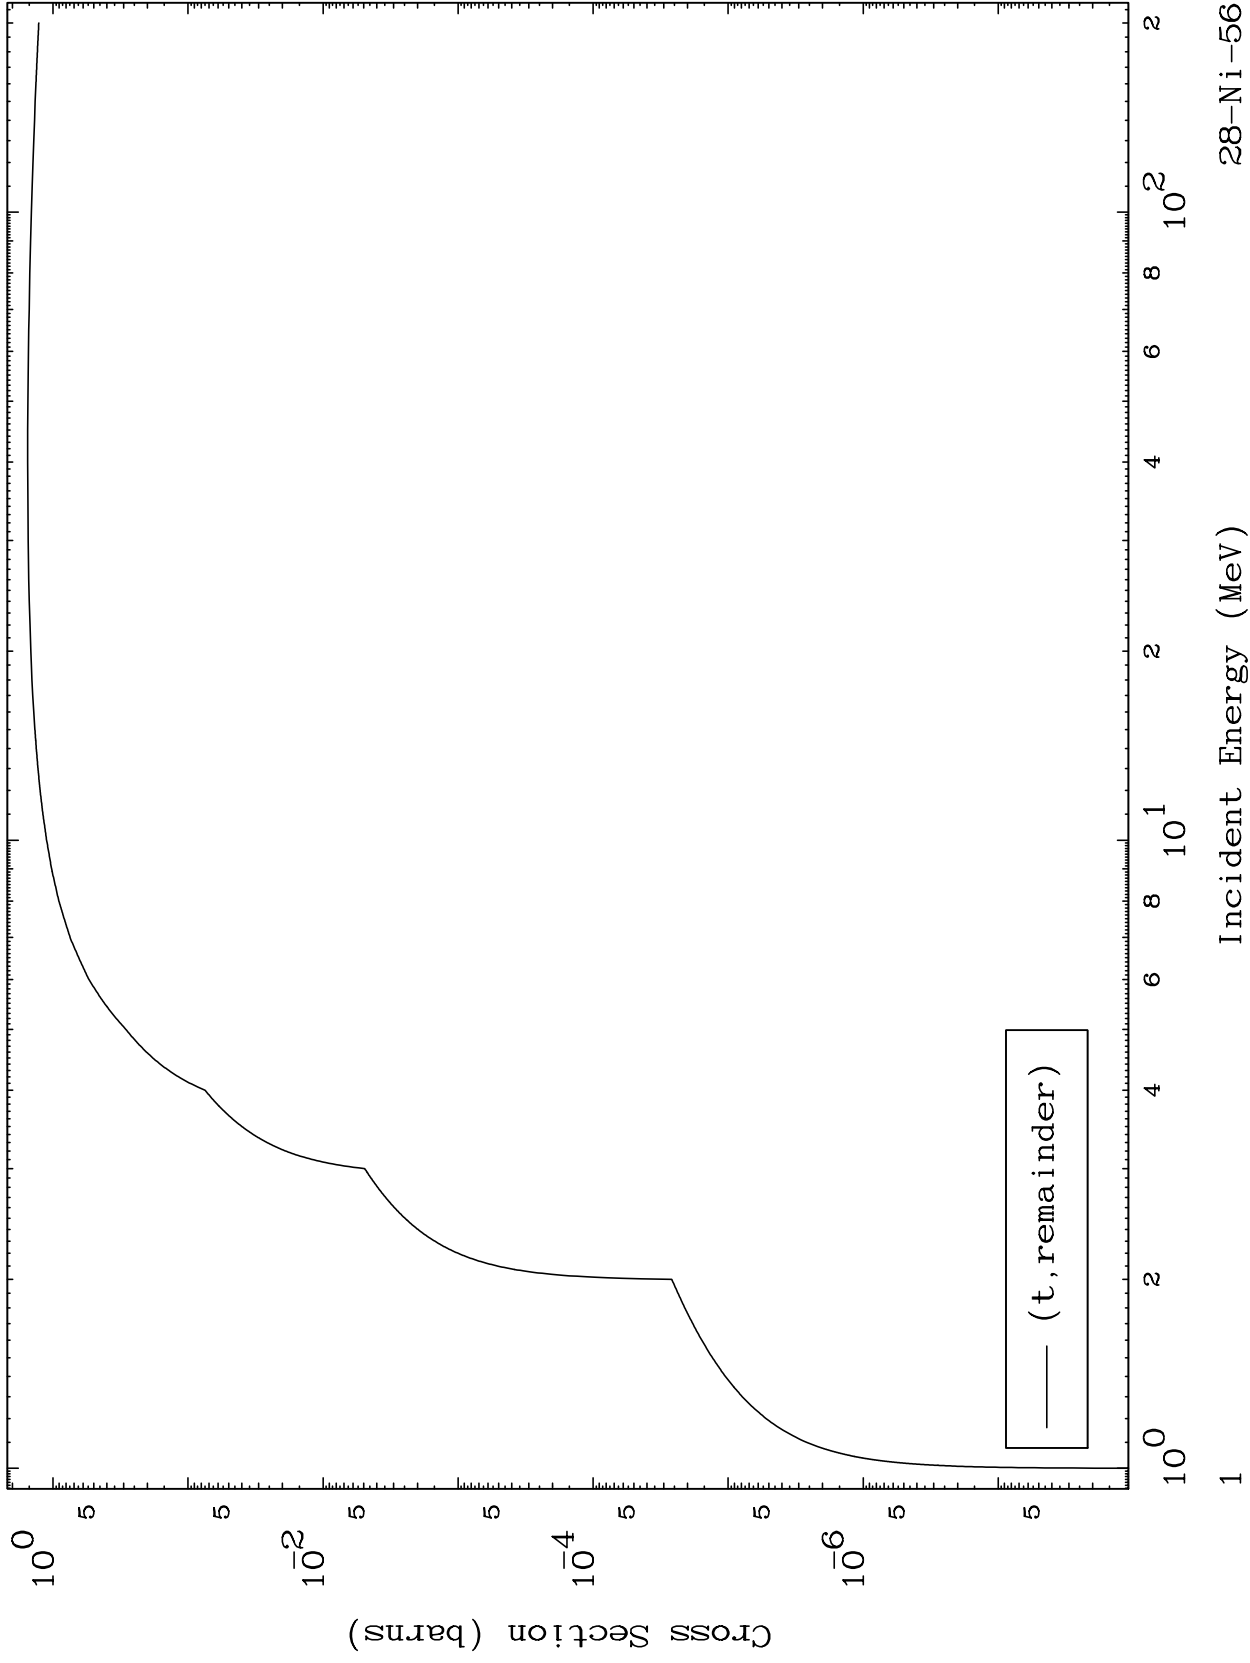

Press Mouse Button to Start

MAT 2819

Triton Major  
0 Kelvin Cross Sections

28-Ni-56

28-Ni-56