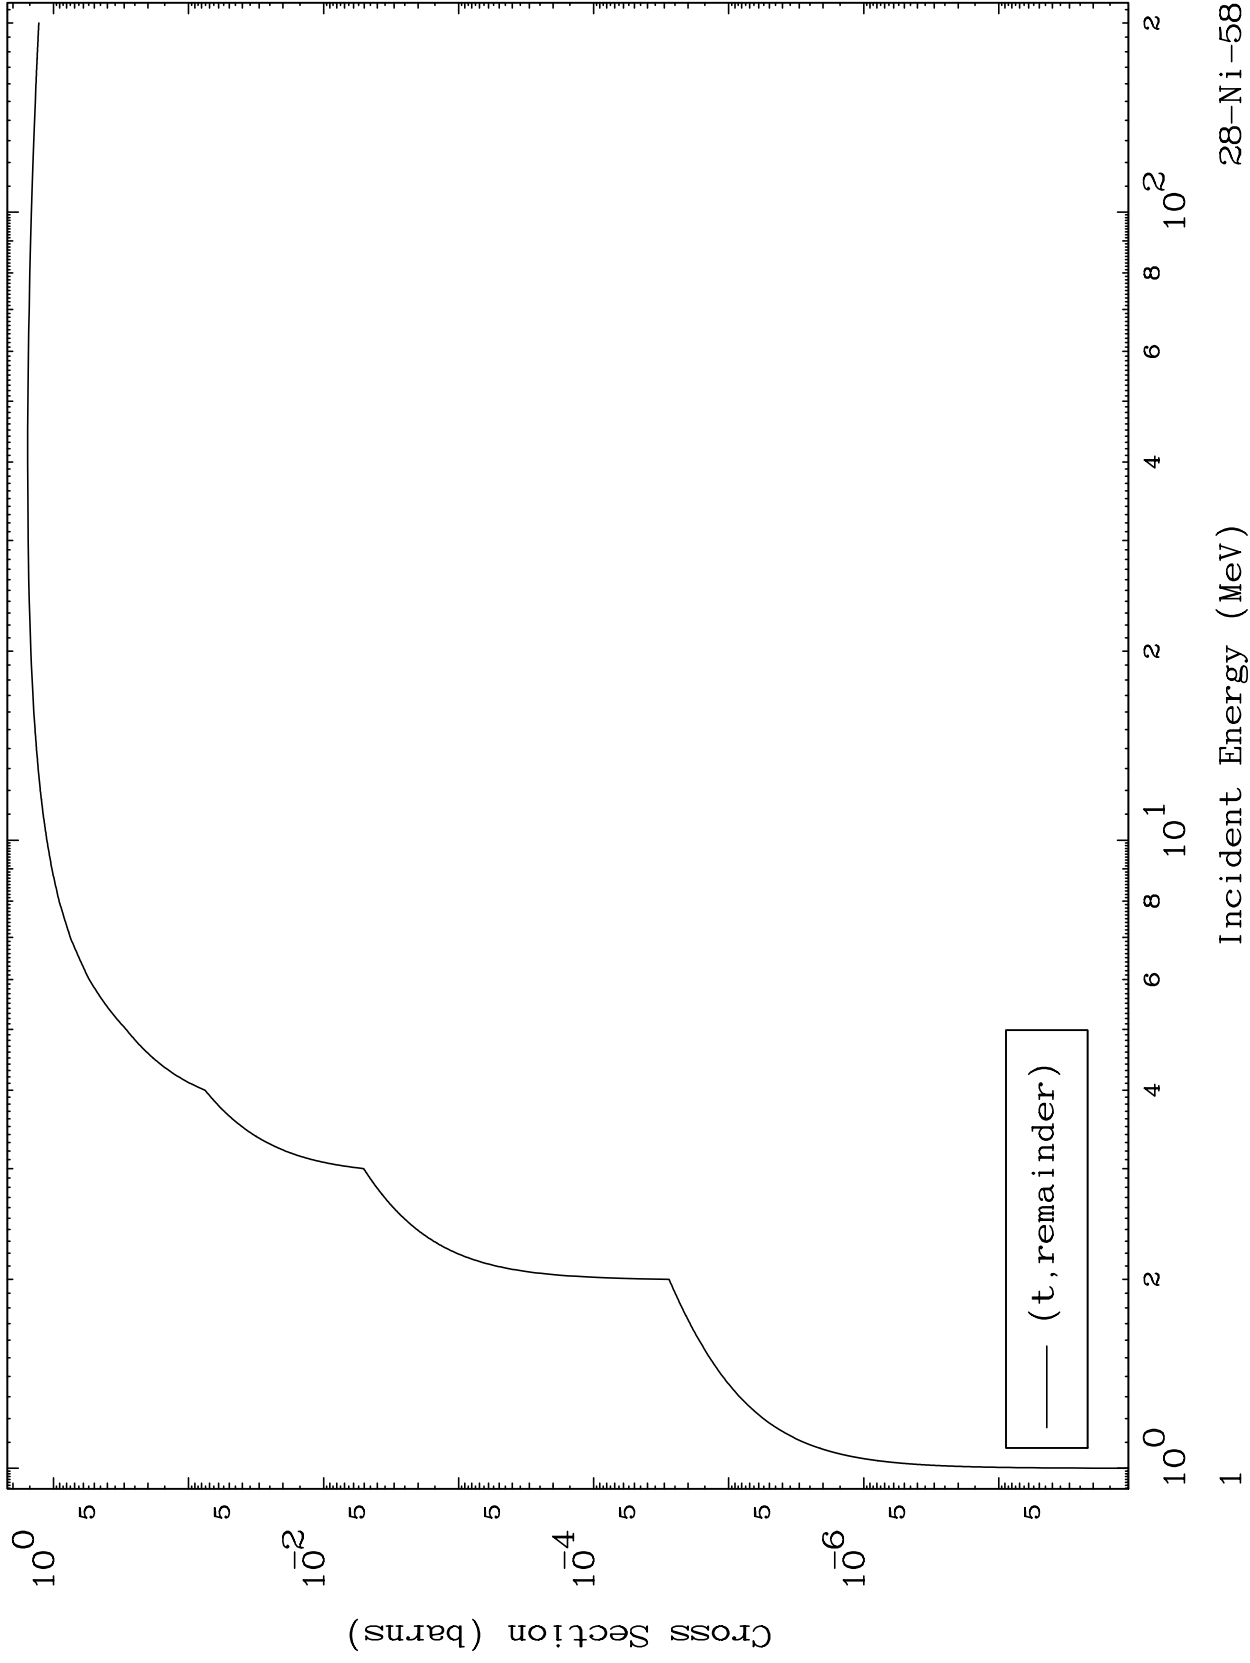

Press Mouse Button to Start

MAT 2825

Triton Major
0 Kelvin Cross Sections

28-Ni-58

28-Ni-58