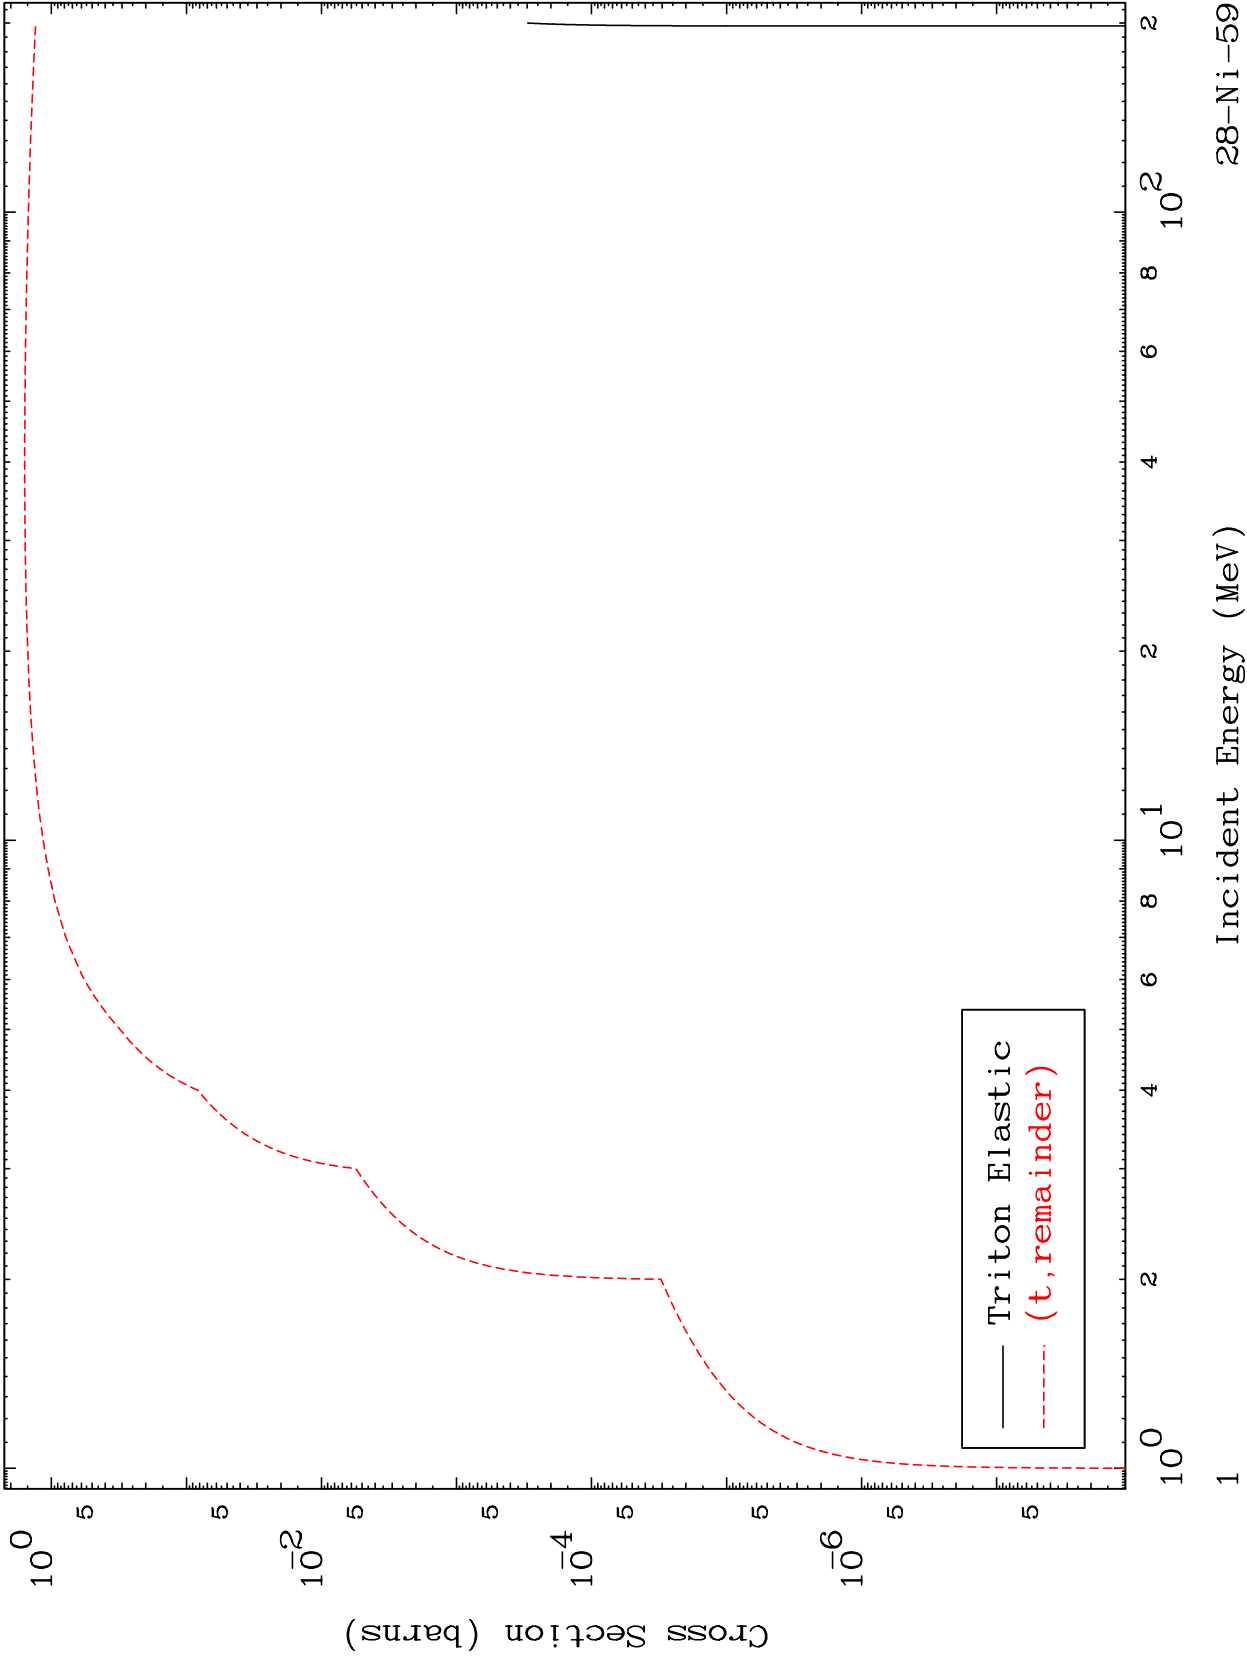

Press Mouse Button to Start

MAT 2828

Triton Major

28-Ni-59

0 Kelvin Cross Sections

Incident Energy (MeV)

28-Ni-59