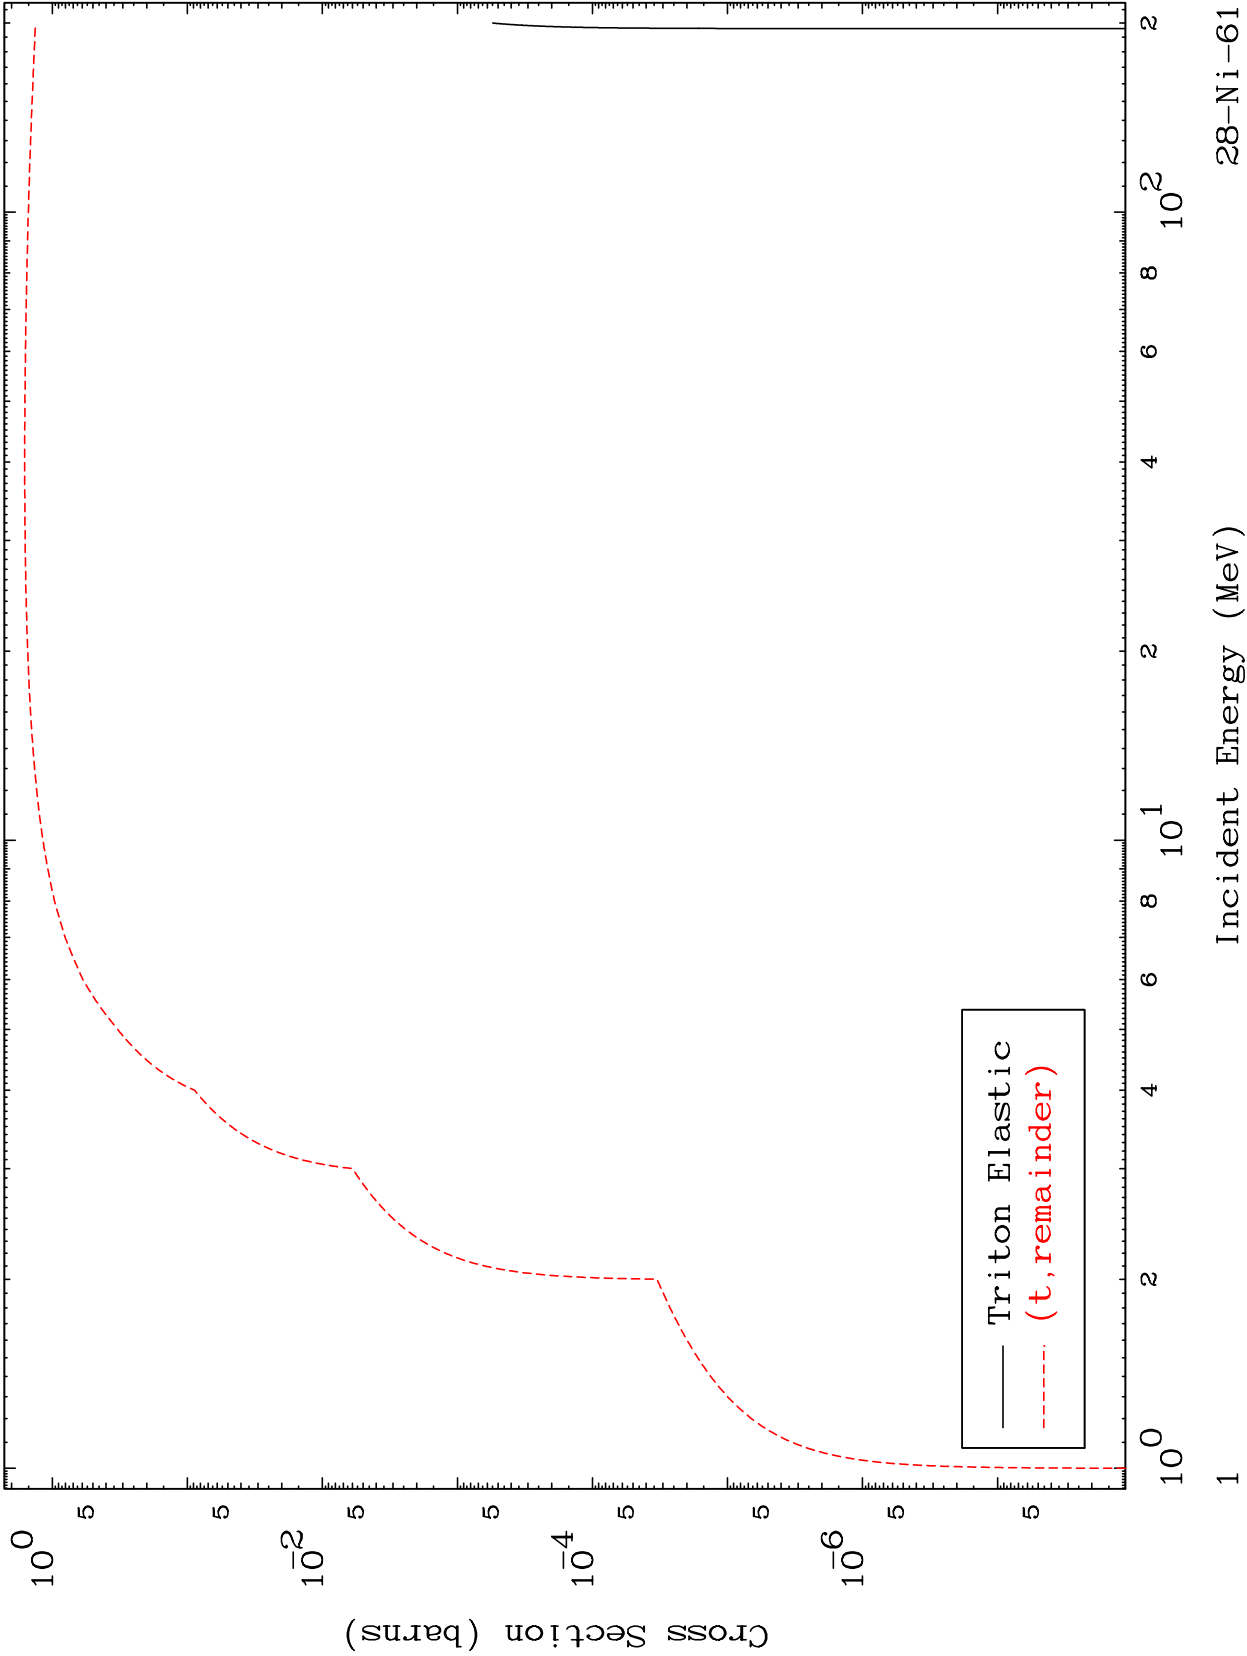

Press Mouse Button to Start

MAT 2834

Triton Major
0 Kelvin Cross Sections

28-Ni-61

28-Ni-61

Incident Energy (MeV)