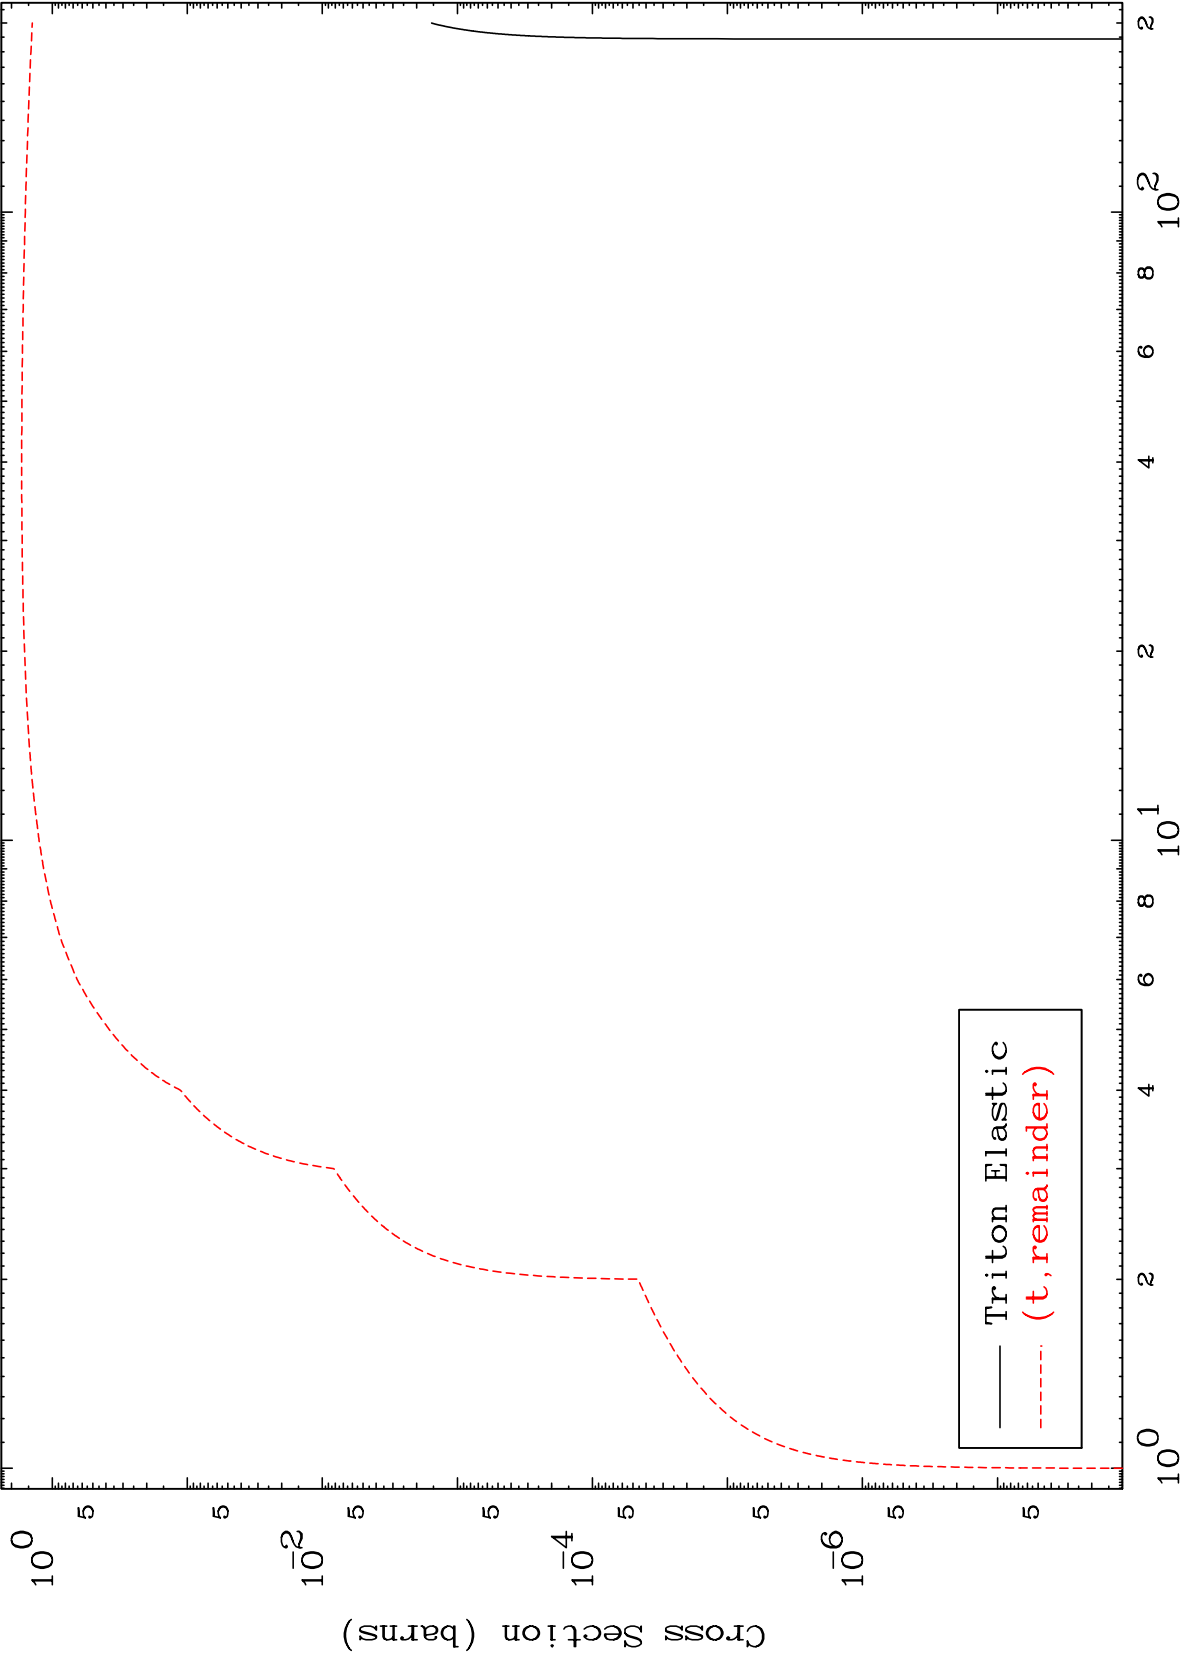

Press Mouse Button to Start

MAT 2855

Triton Major
0 Kelvin Cross Sections

28-Ni-68

Incident Energy (MeV)

28-Ni-68