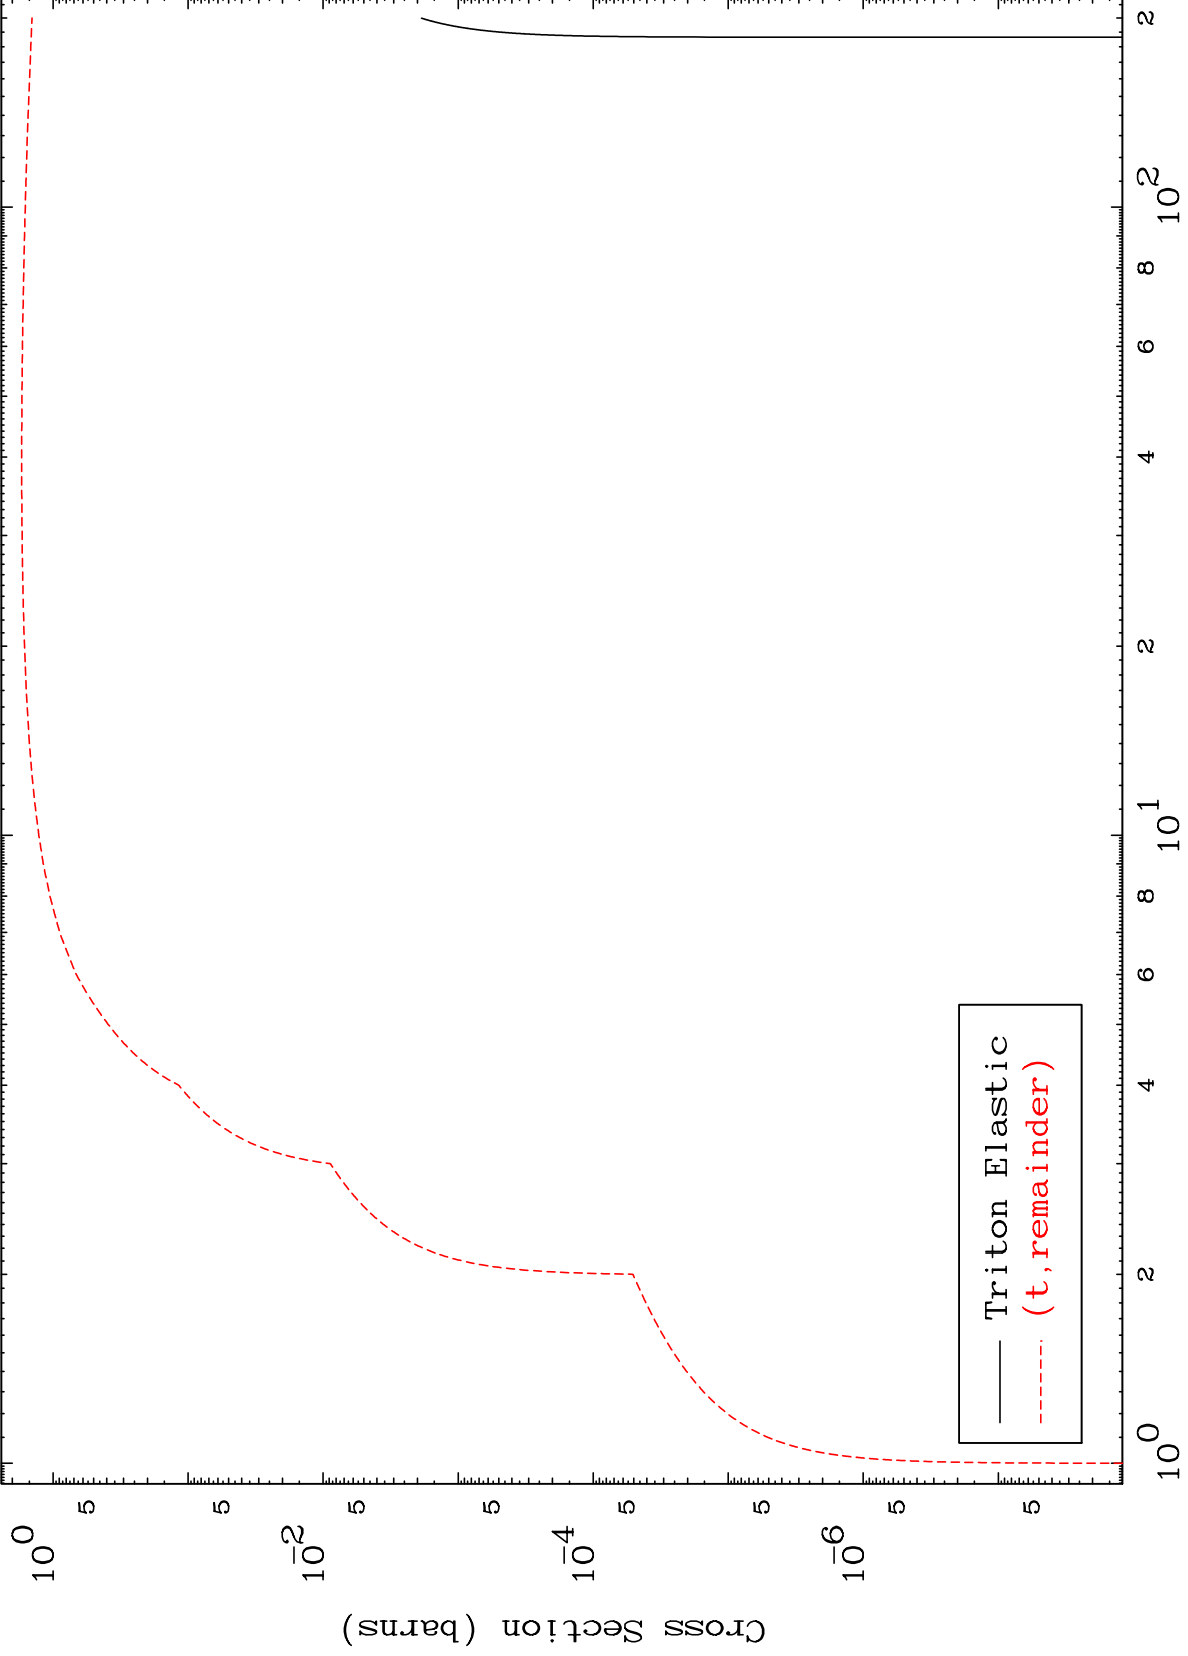

Press Mouse Button to Start

MAT 2861

Triton Major  
0 Kelvin Cross Sections

28-Ni-70

Incident Energy (MeV)

28-Ni-70