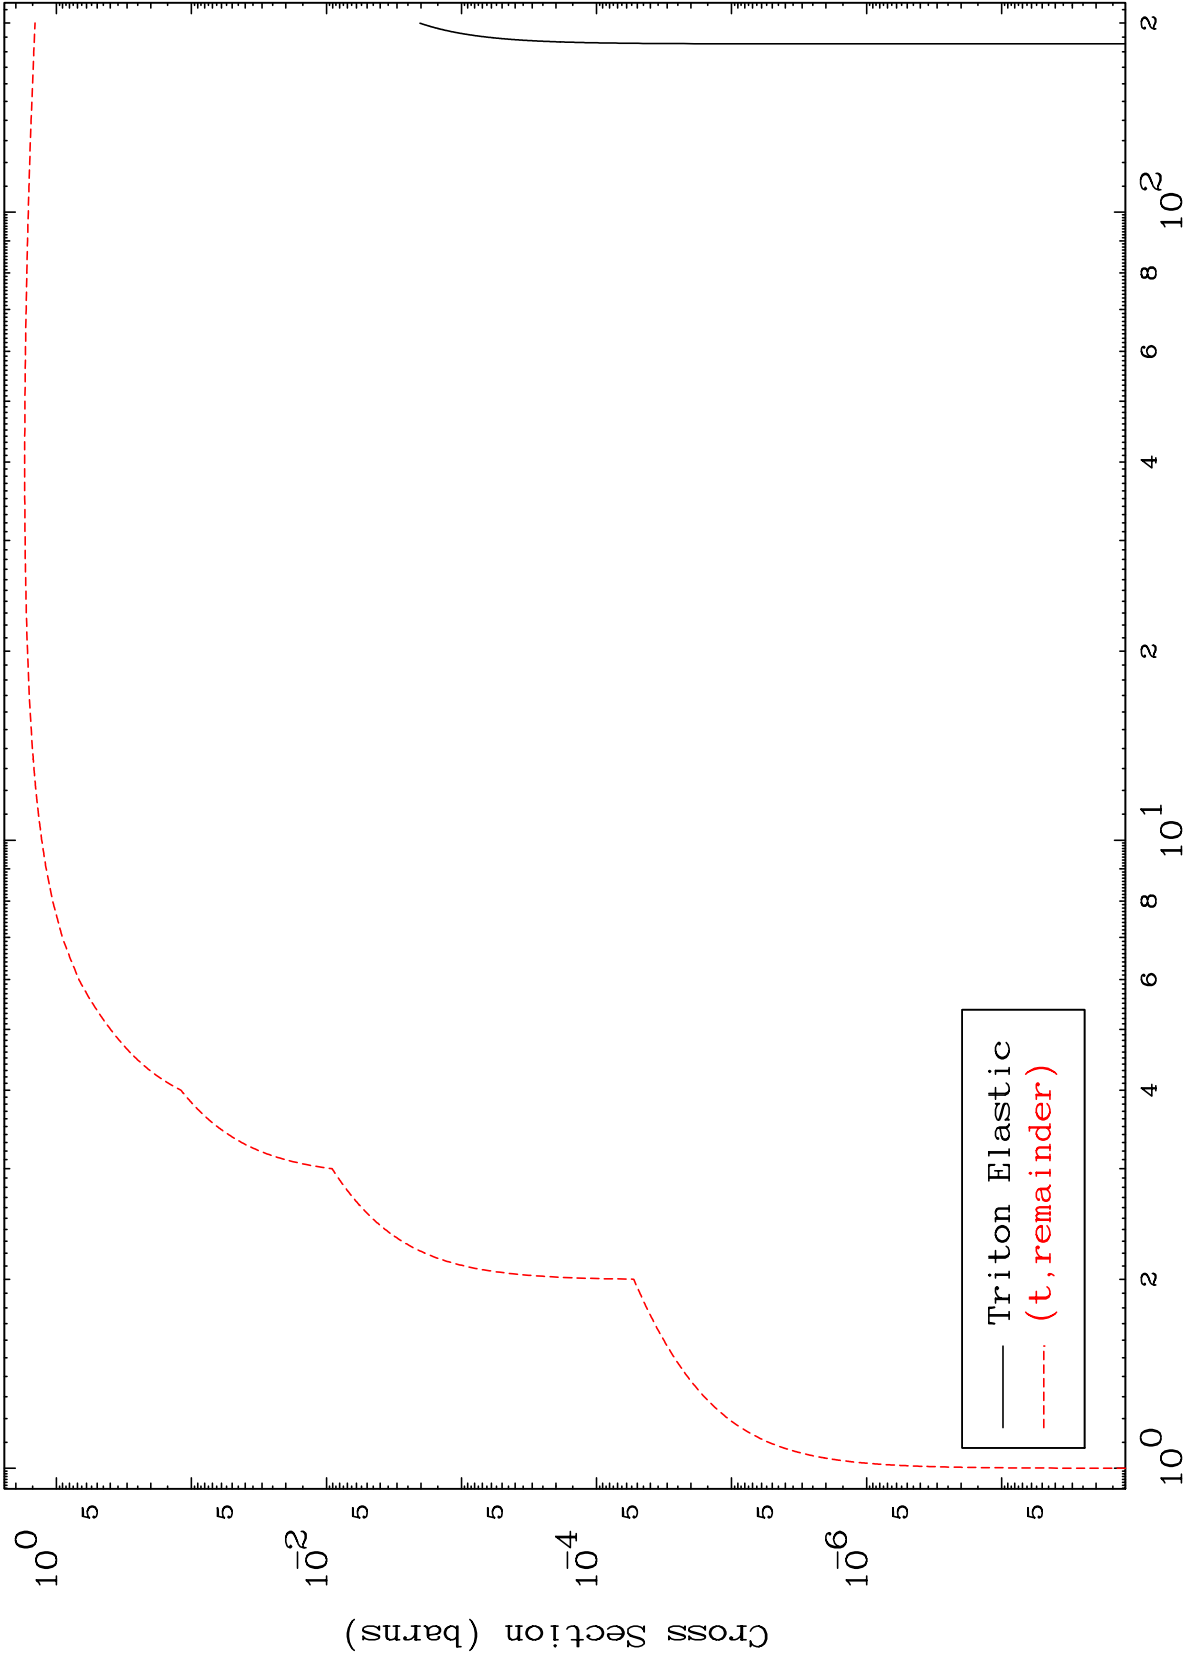

Press Mouse Button to Start

MAT 2864

Triton Major  
0 Kelvin Cross Sections

28-Ni-71

Incident Energy (MeV)

28-Ni-71