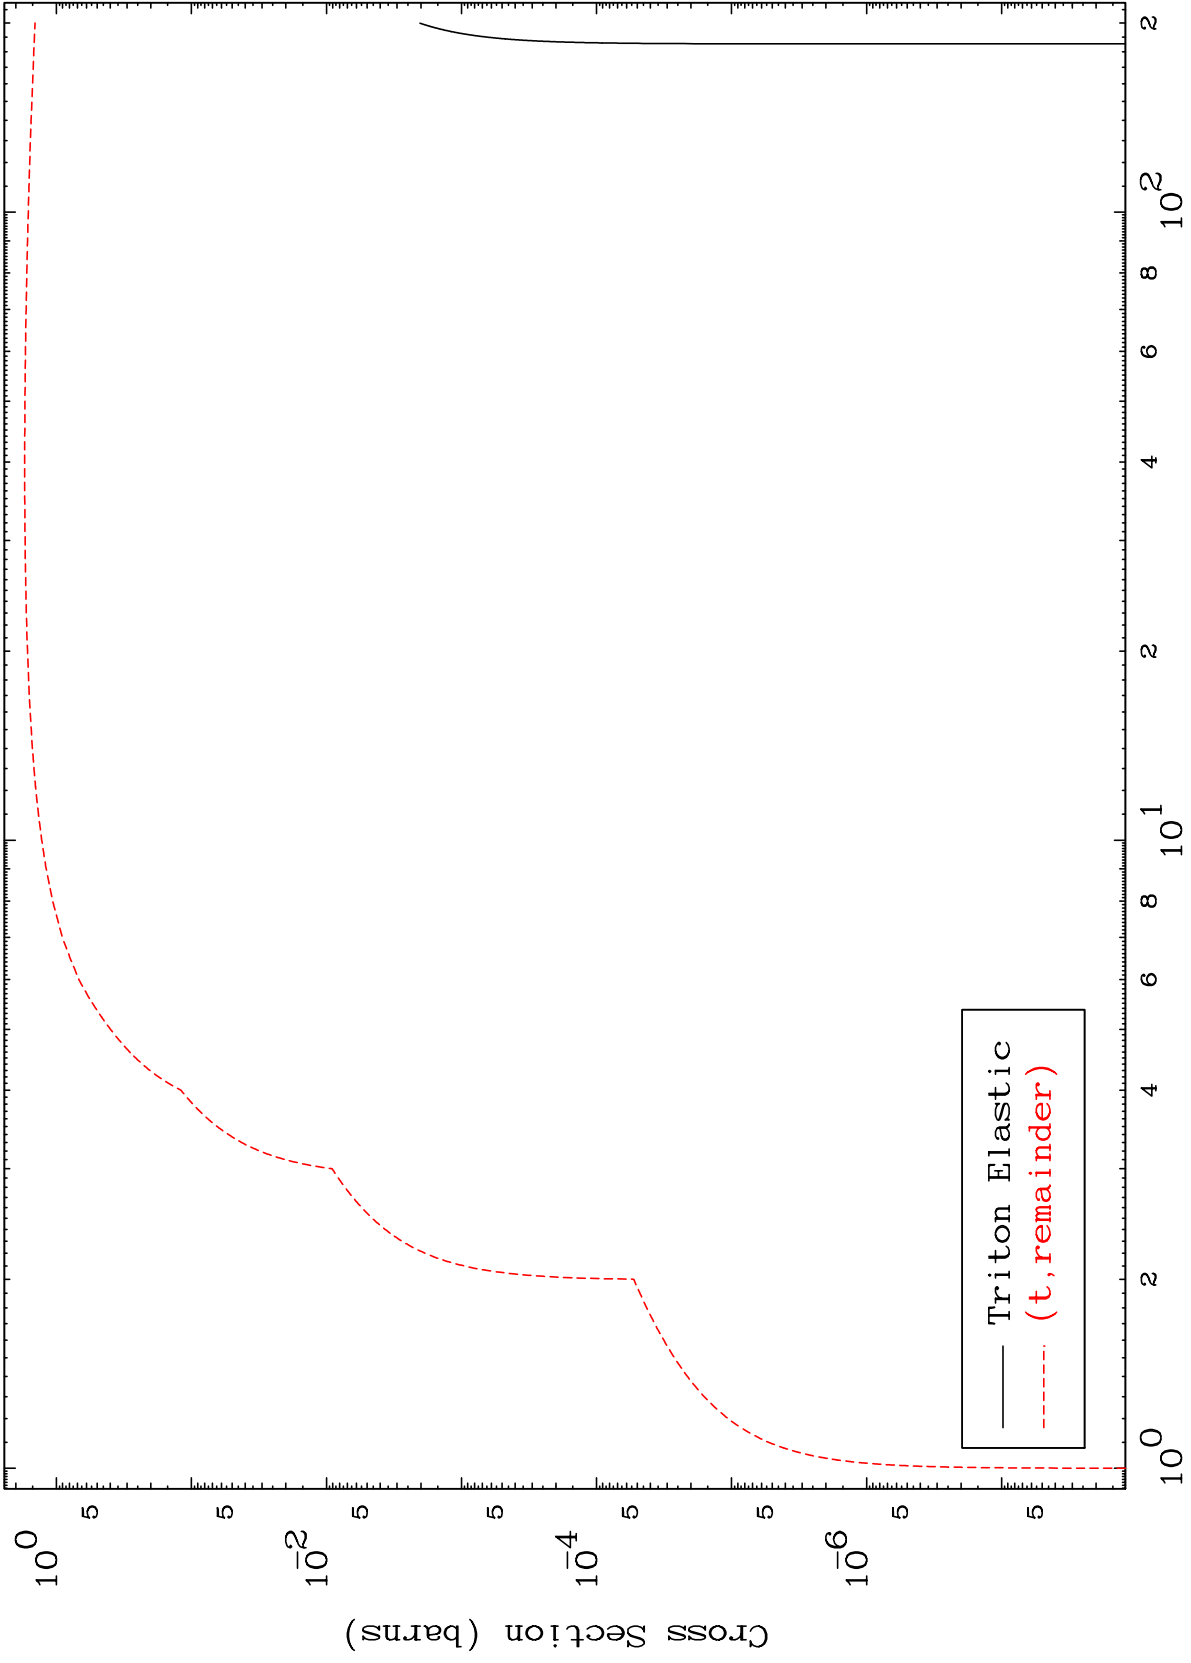

Press Mouse Button to Start

MAT 2865

Triton Major  
0 Kelvin Cross Sections

28-Ni-71

Incident Energy (MeV)

28-Ni-71