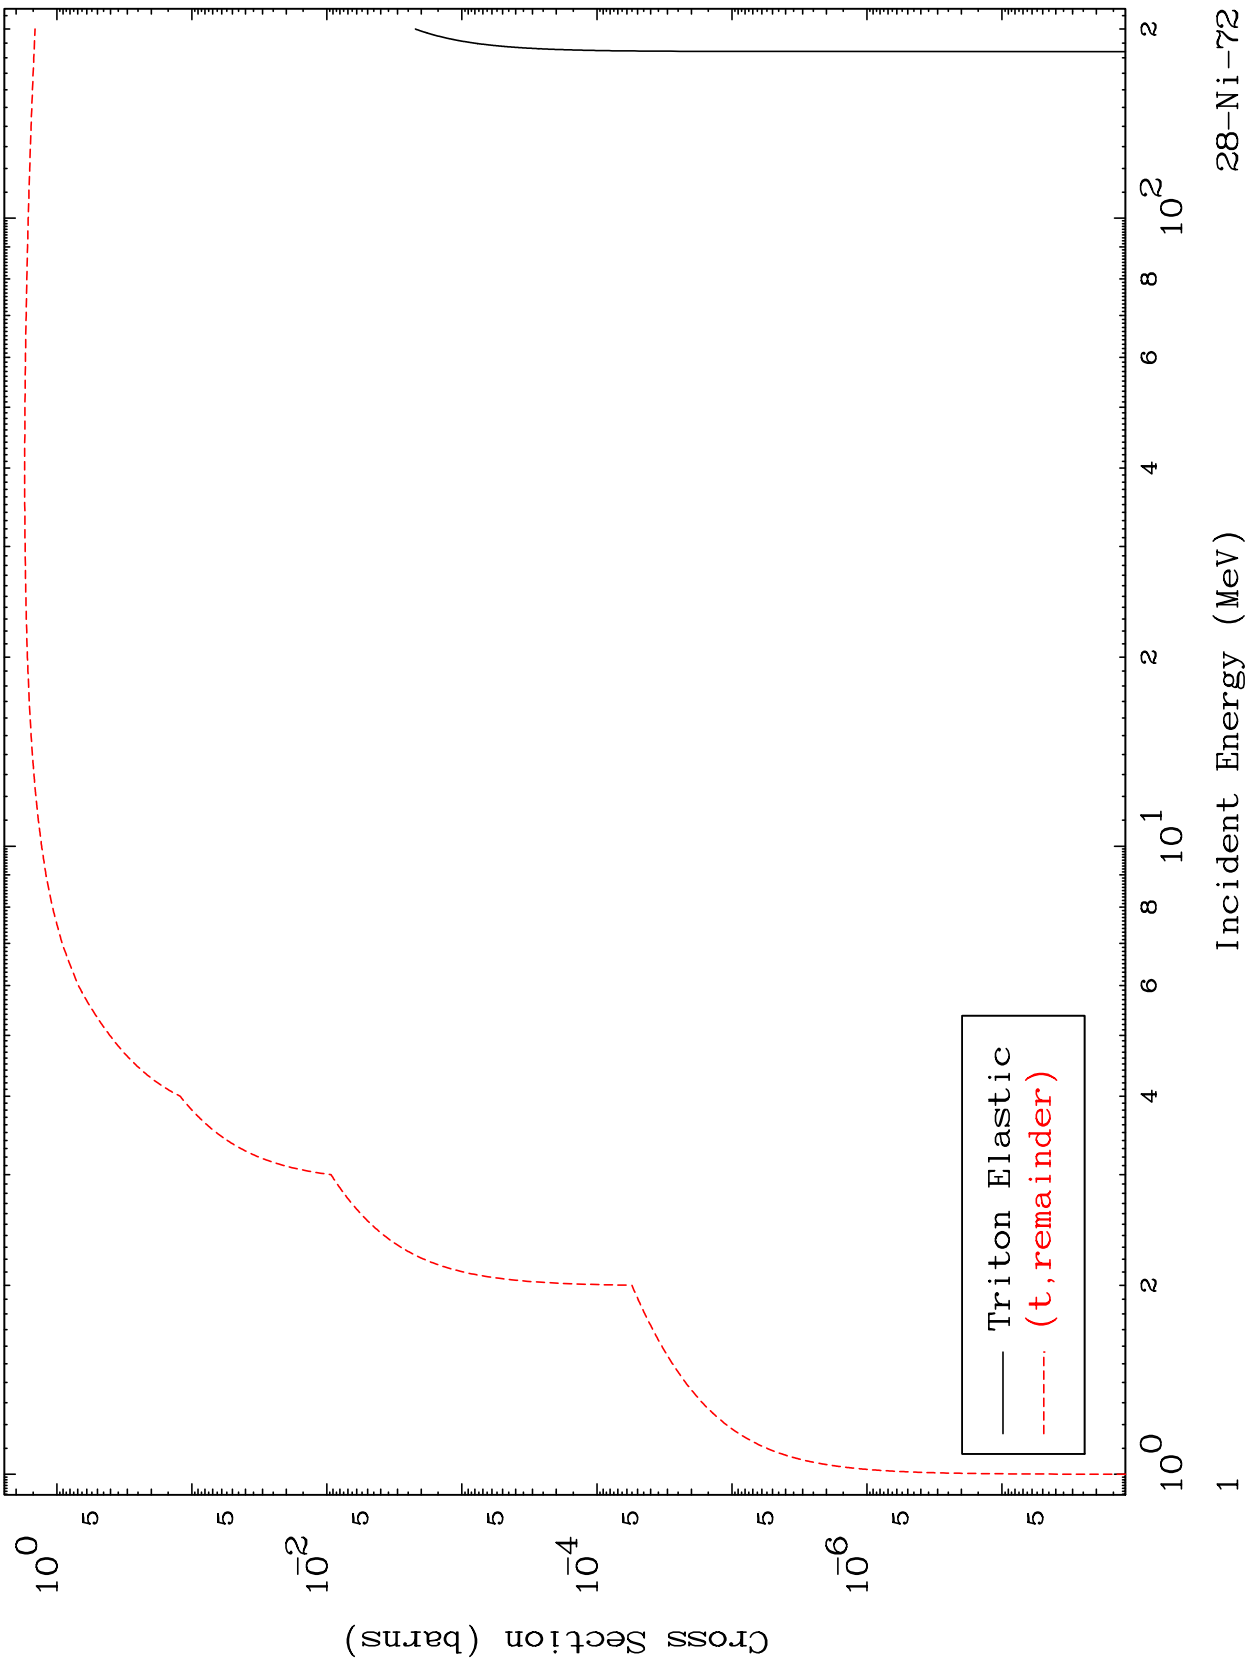

Press Mouse Button to Start

MAT 2867

Triton Major
0 Kelvin Cross Sections

28-Ni-72

28-Ni-72

Incident Energy (MeV)