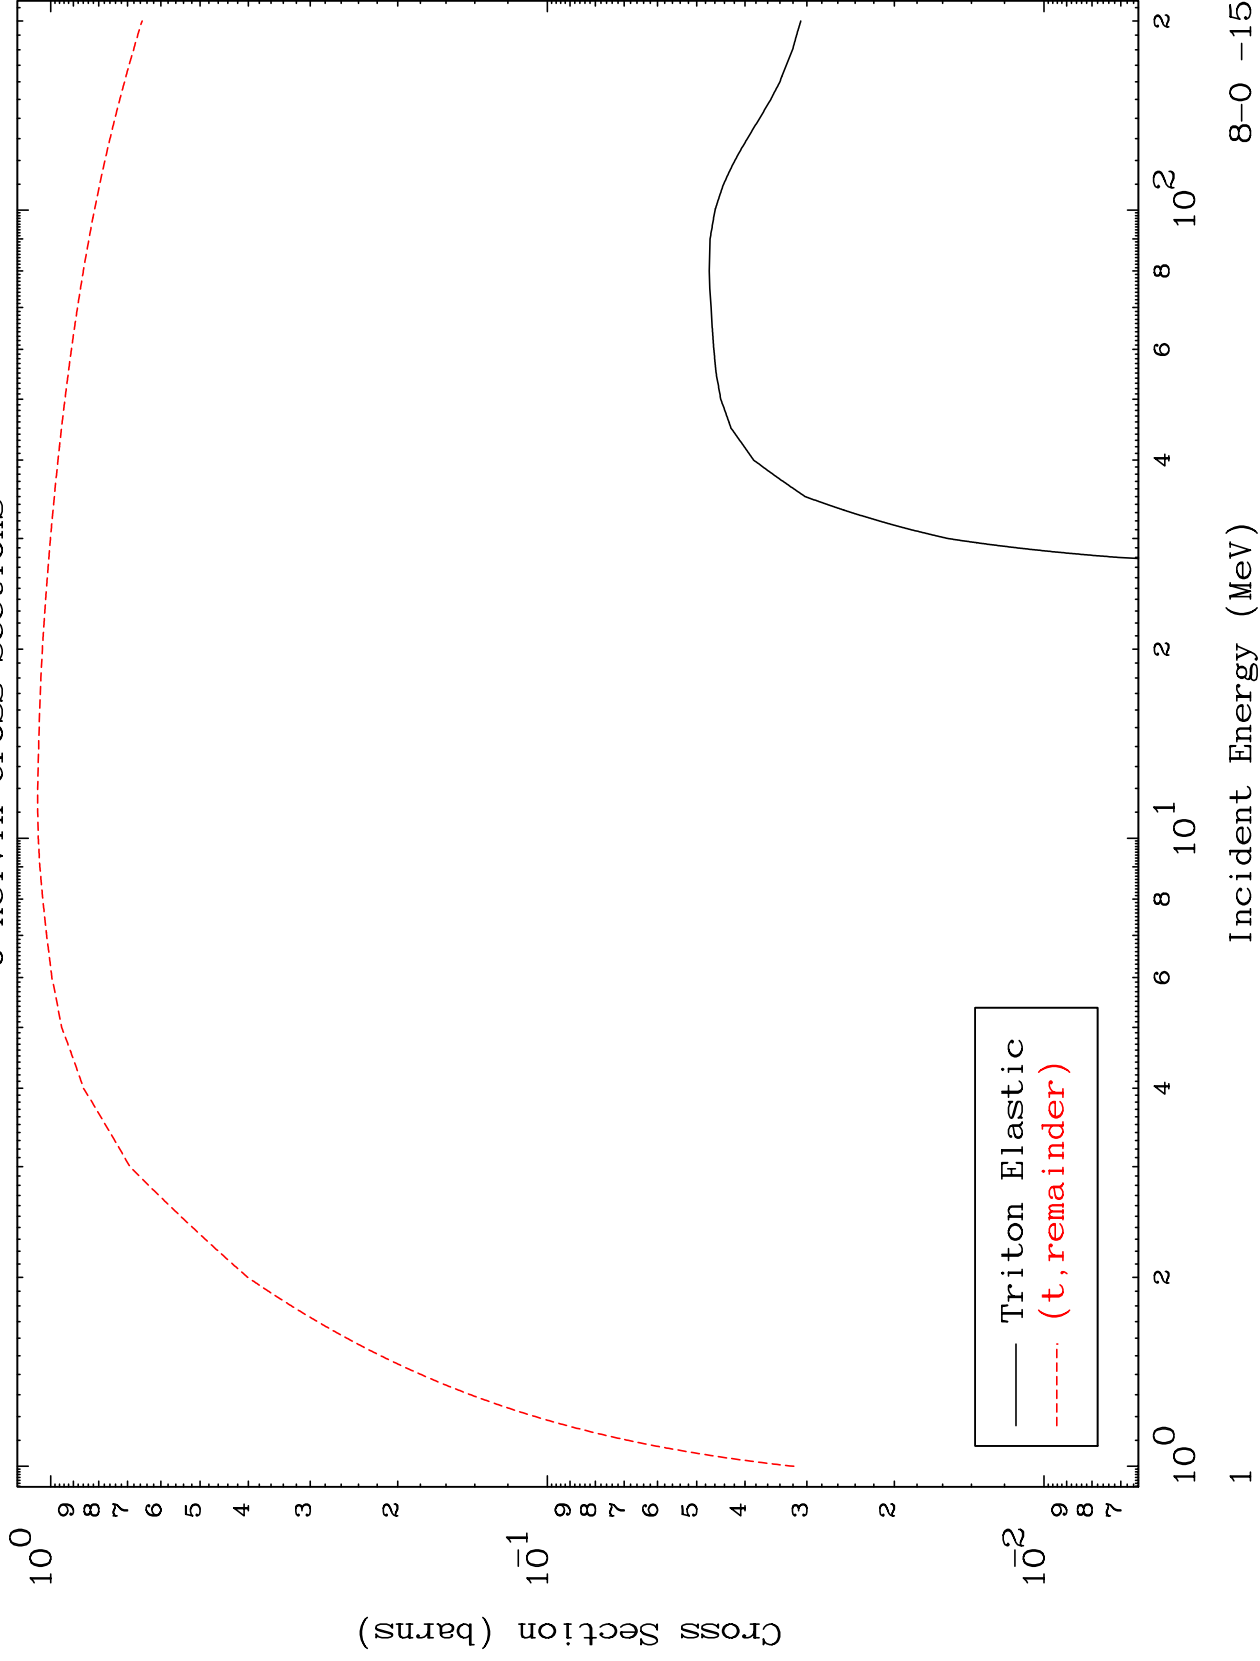

Press Mouse Button to Start

MAT 822

Triton Major  
0 Kelvin Cross Sections

8-0 -15

8-0 -15