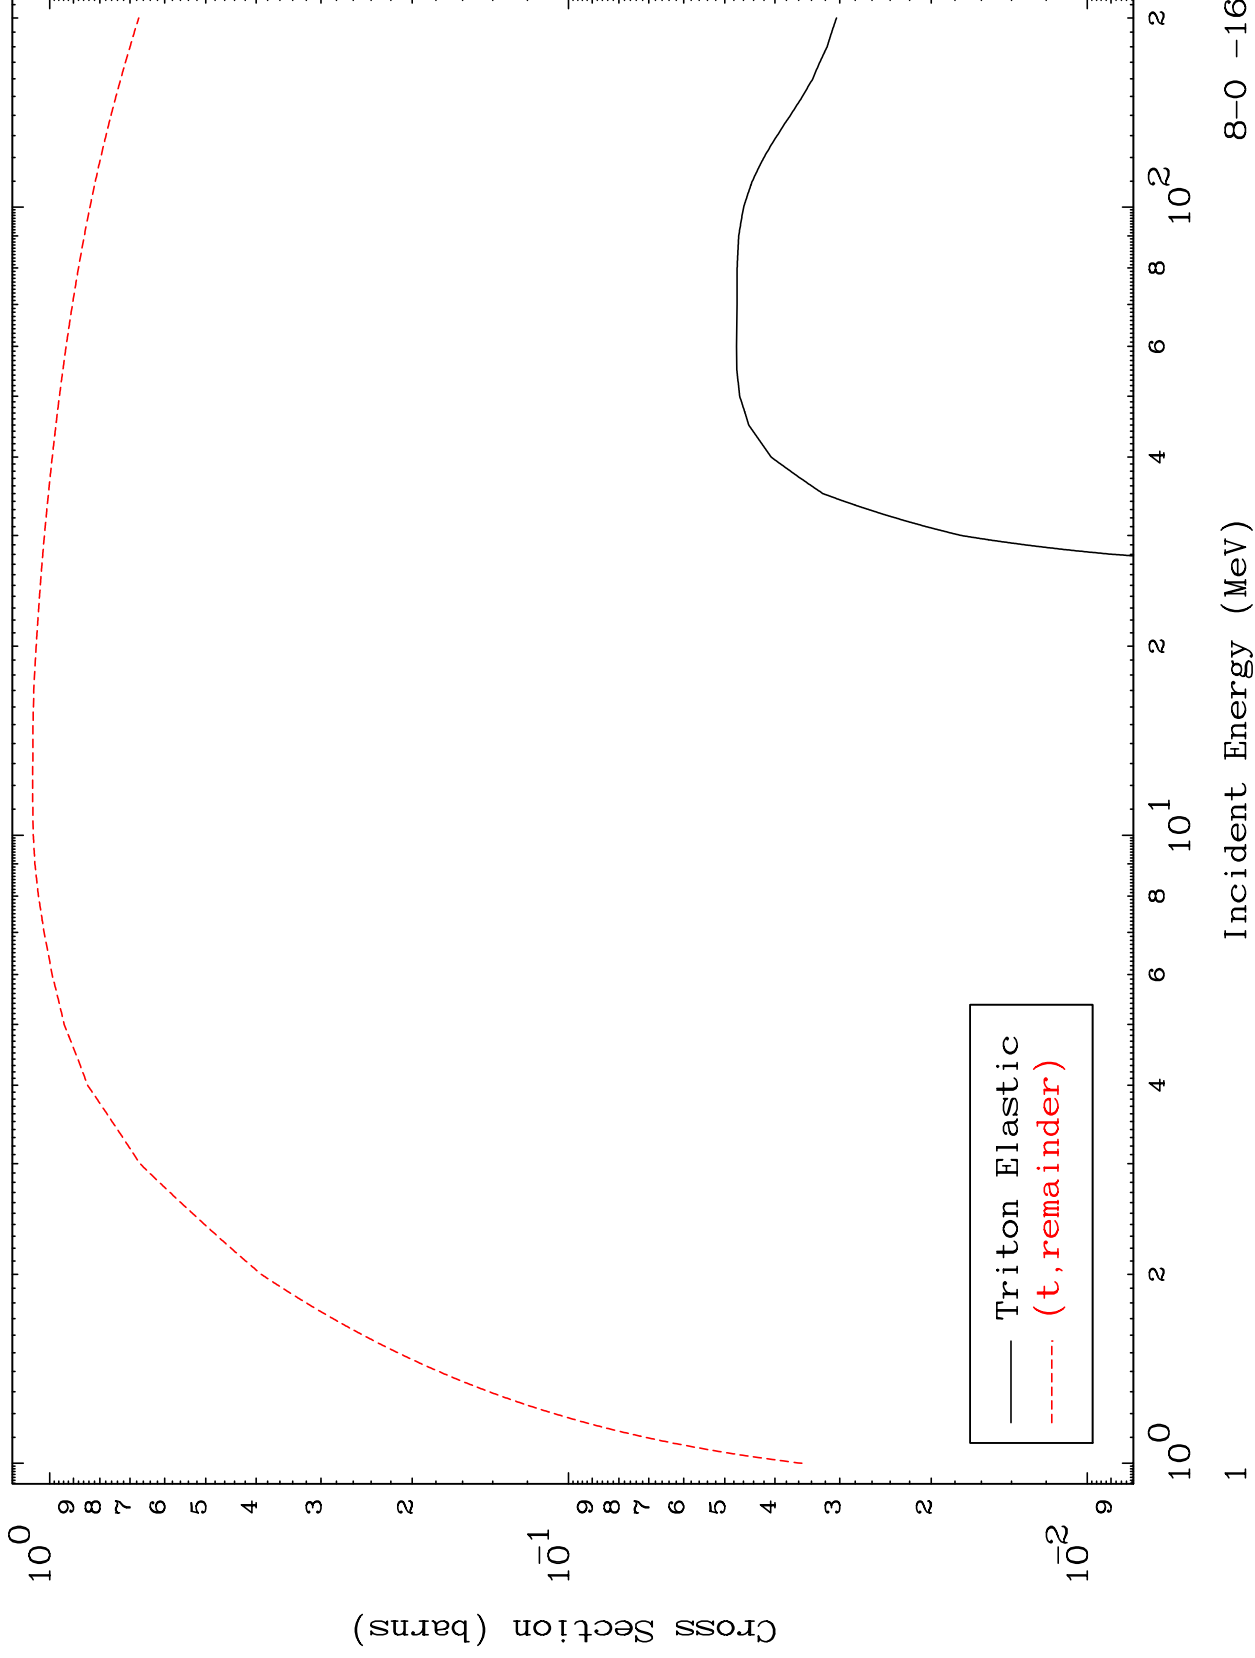

Press Mouse Button to Start

MAT 825

Triton Major  
0 Kelvin Cross Sections

8-0 -16

8-0 -16