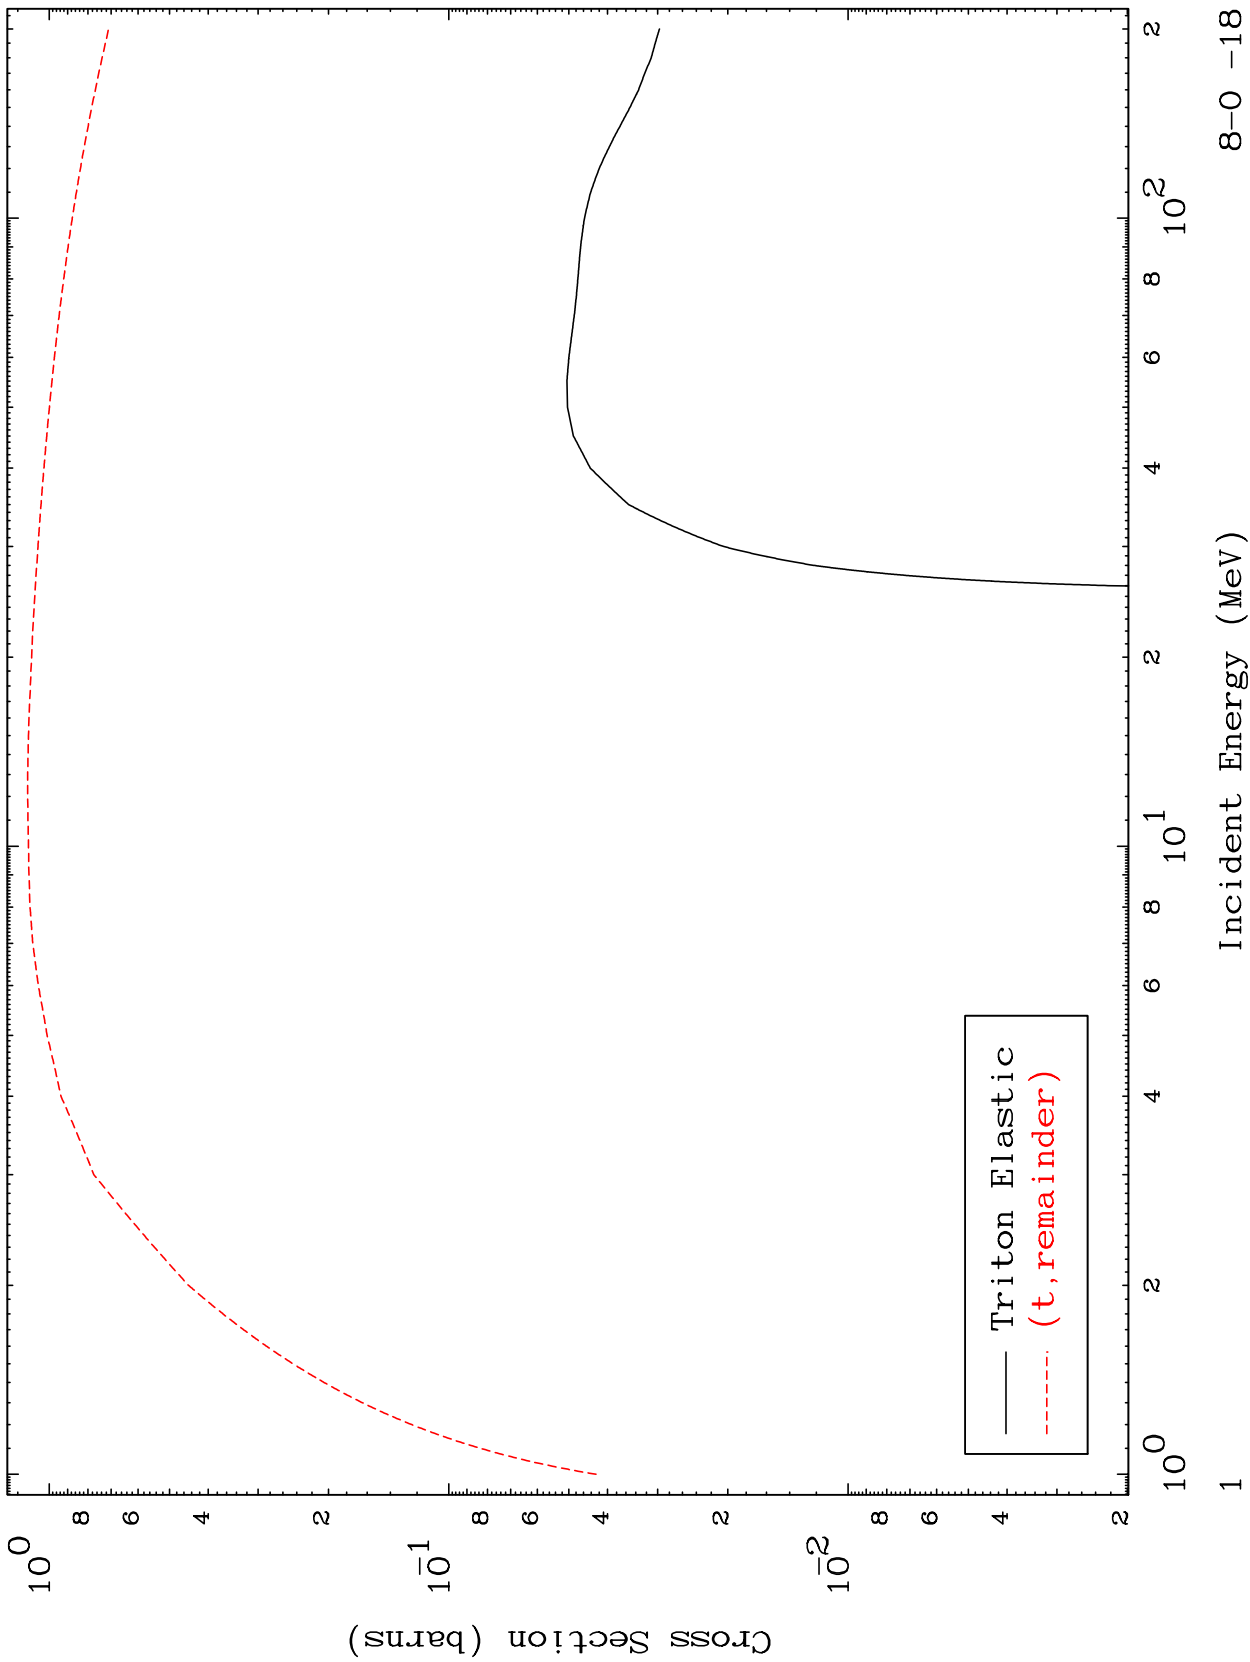

Press Mouse Button to Start

MAT 831

Triton Major
0 Kelvin Cross Sections

8-0 -18

8-0 -18

Incident Energy (MeV)