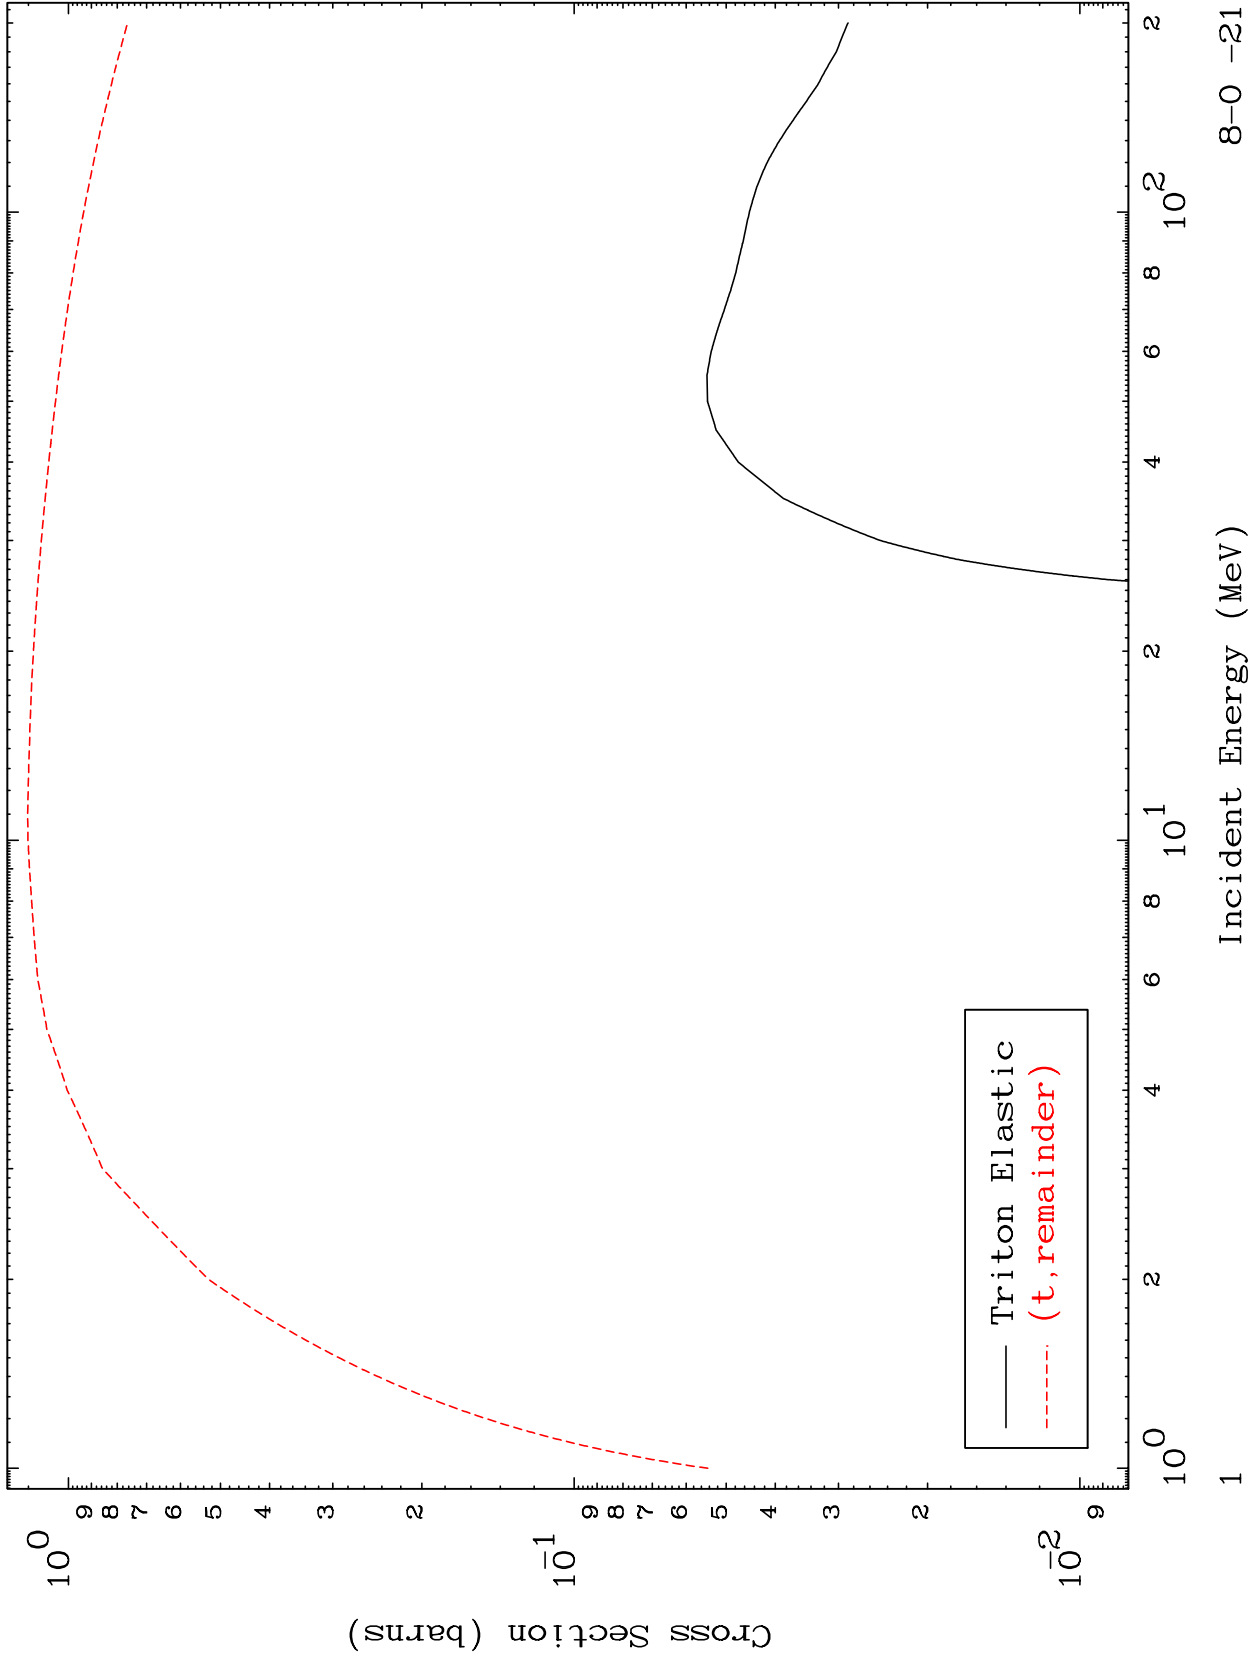

Press Mouse Button to Start

MAT 840

Triton Major
0 Kelvin Cross Sections

8-0 -21

Incident Energy (MeV)

8-0 -21