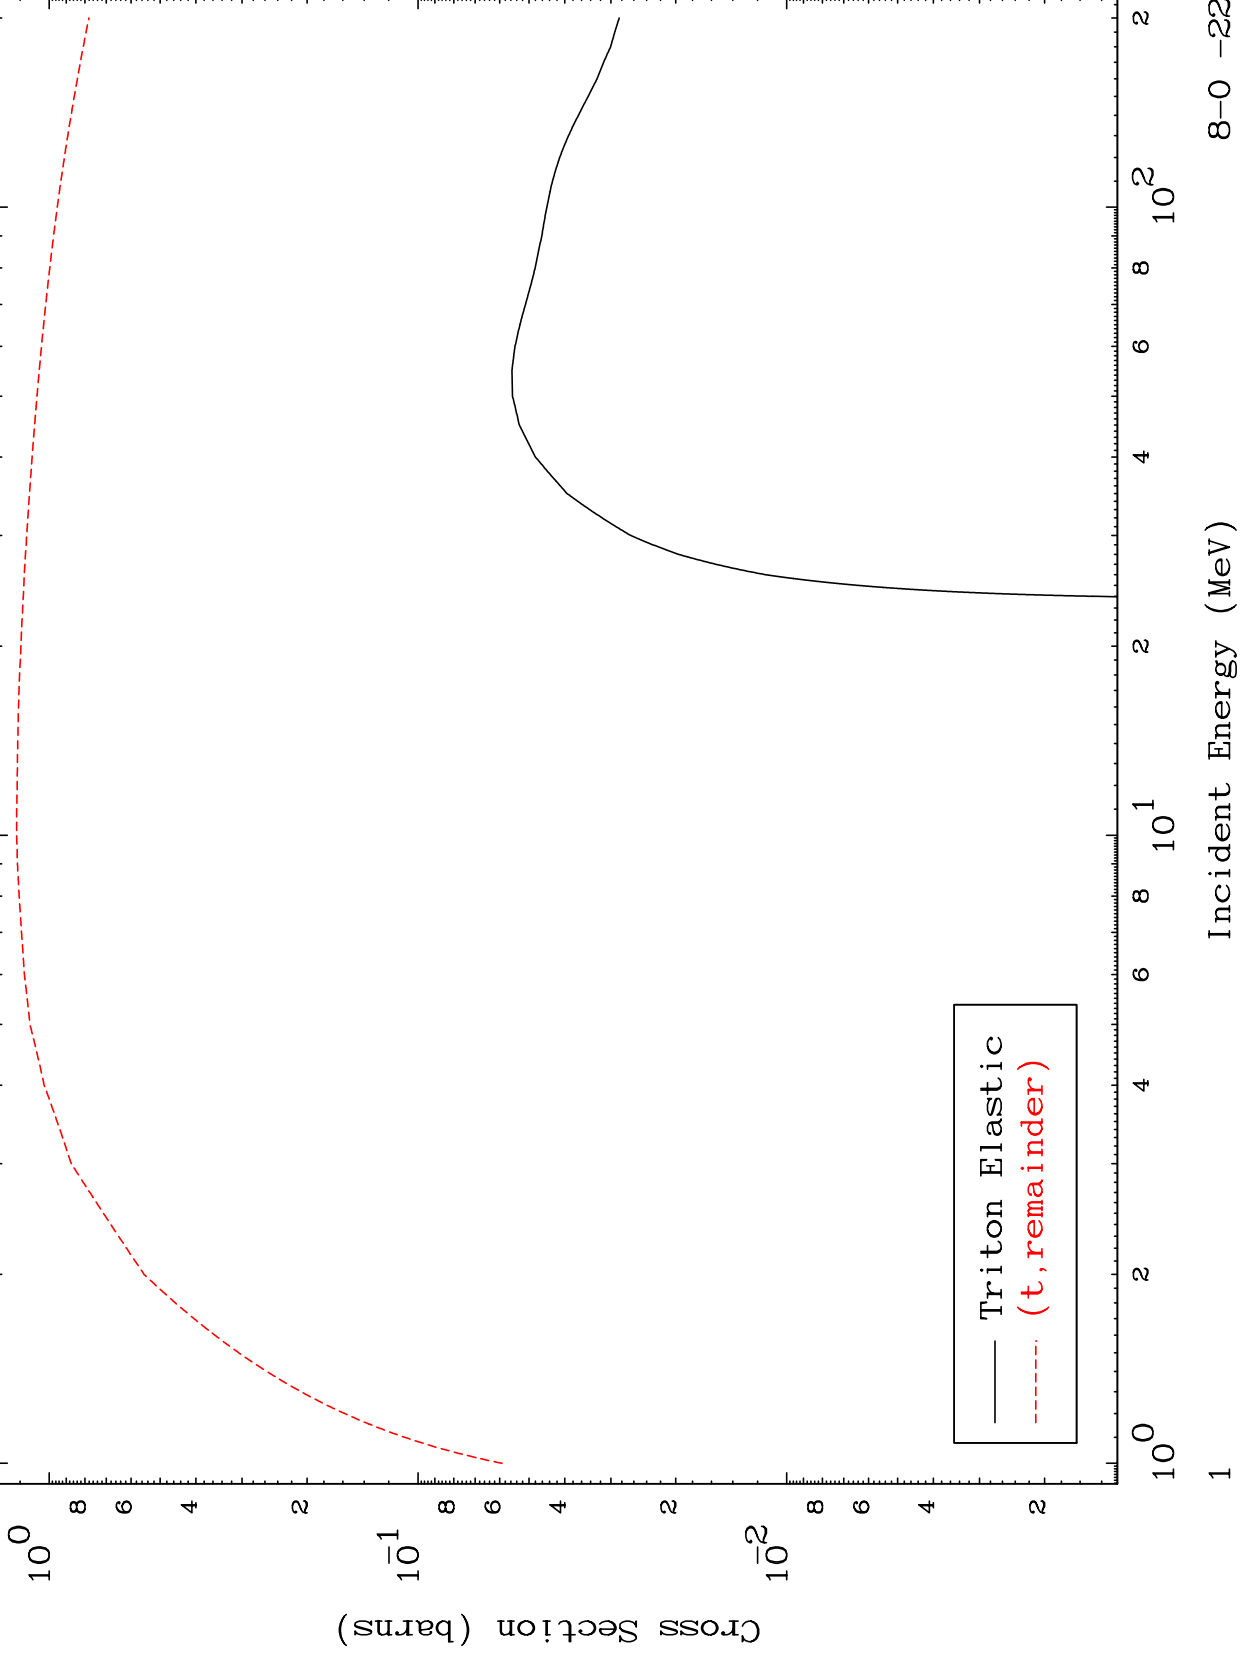

Press Mouse Button to Start

MAT 843

Triton Major
0 Kelvin Cross Sections

8-0 -22

Incident Energy (MeV)

8-0 -22