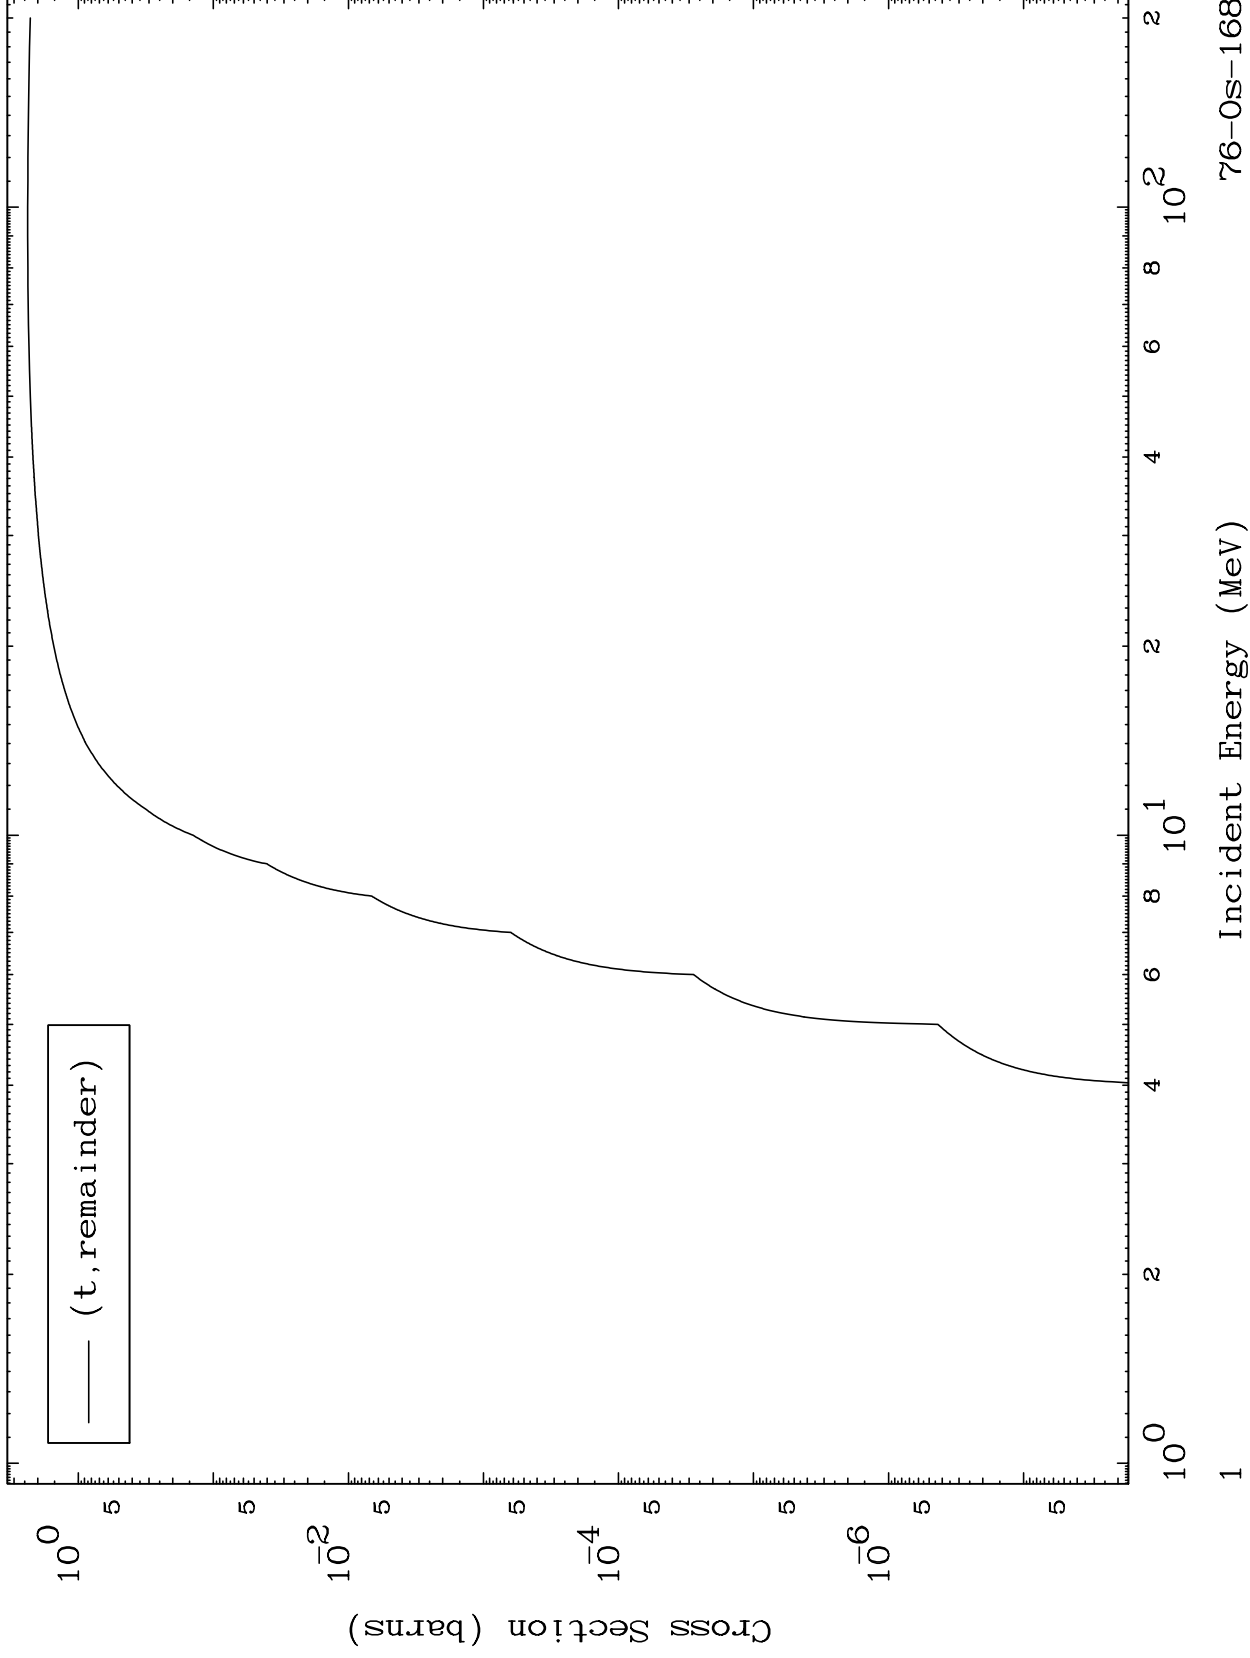

Press Mouse Button to Start

MAT 7577

Triton Major
0 Kelvin Cross Sections

76-Os-168

76-Os-168

Incident Energy (MeV)