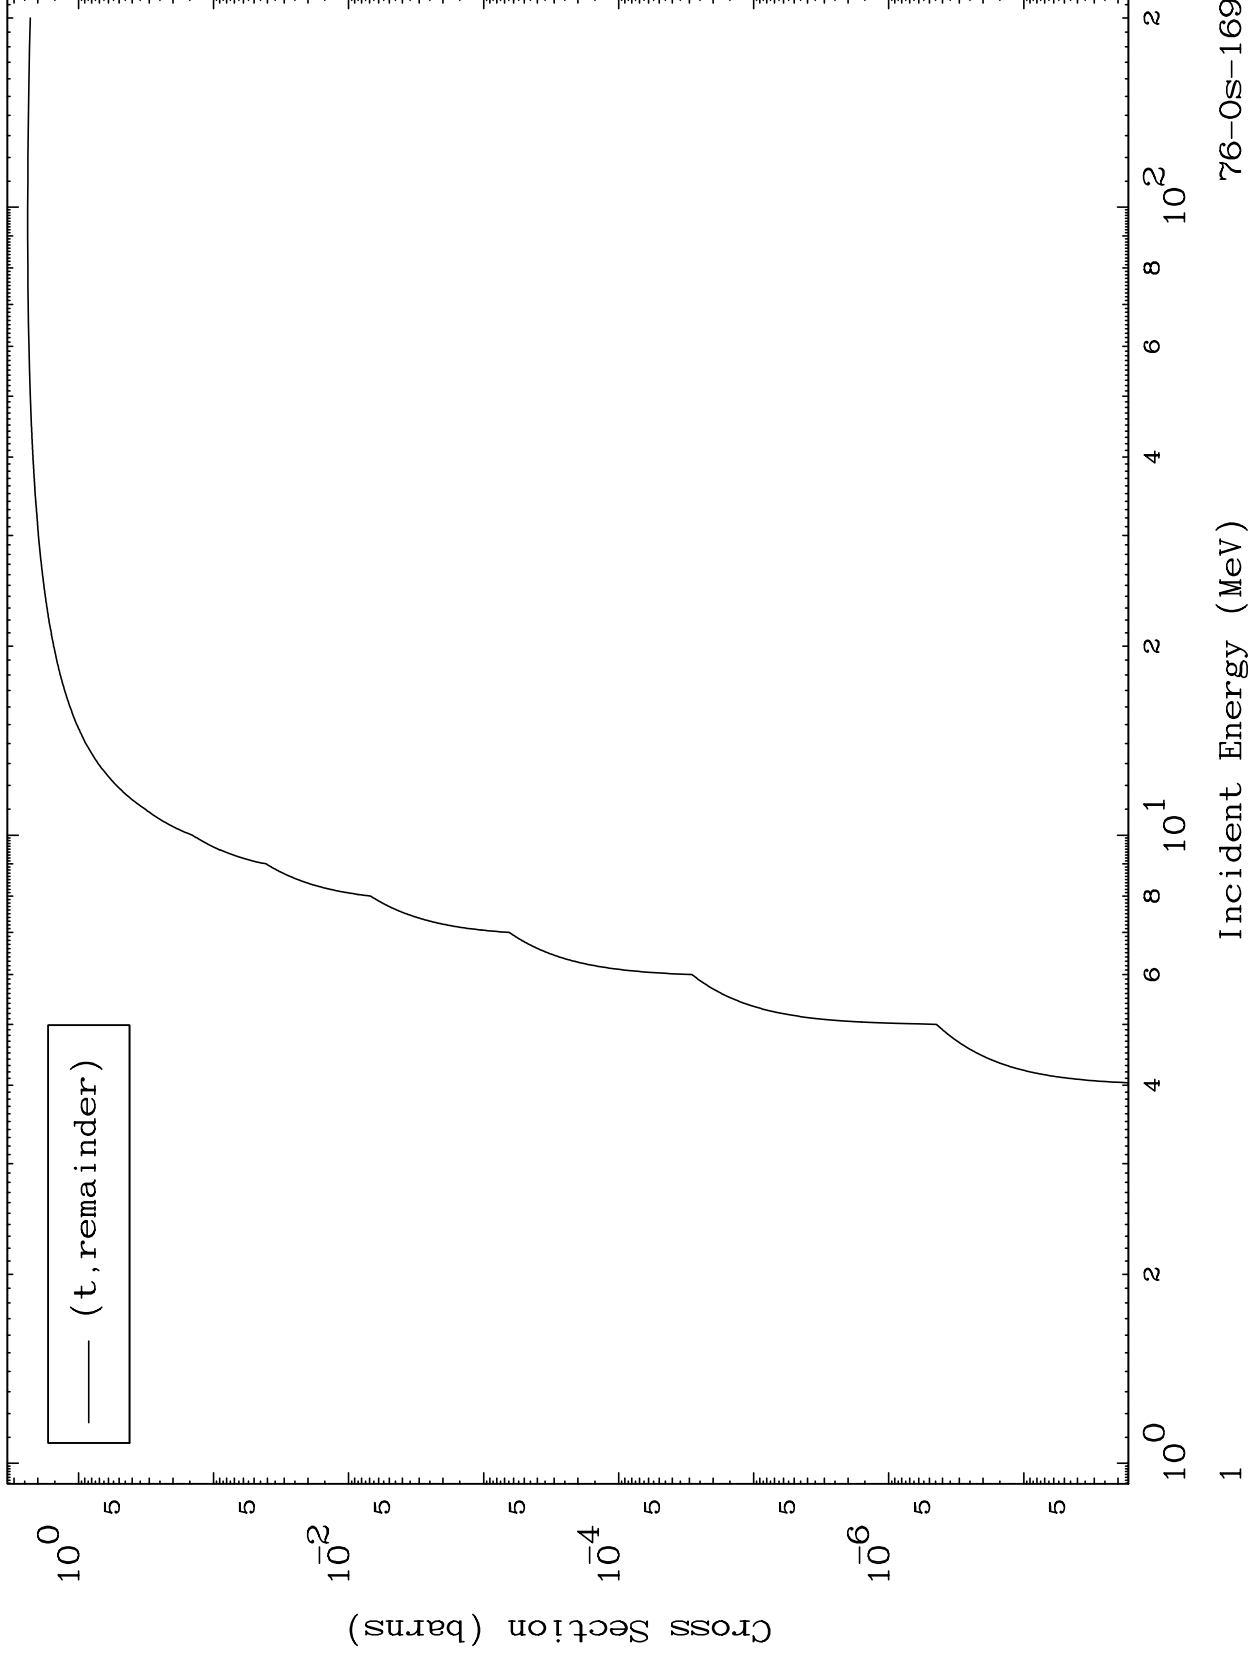

Press Mouse Button to Start

MAT 7580

Triton Major
0 Kelvin Cross Sections

76-Os-169

76-Os-169