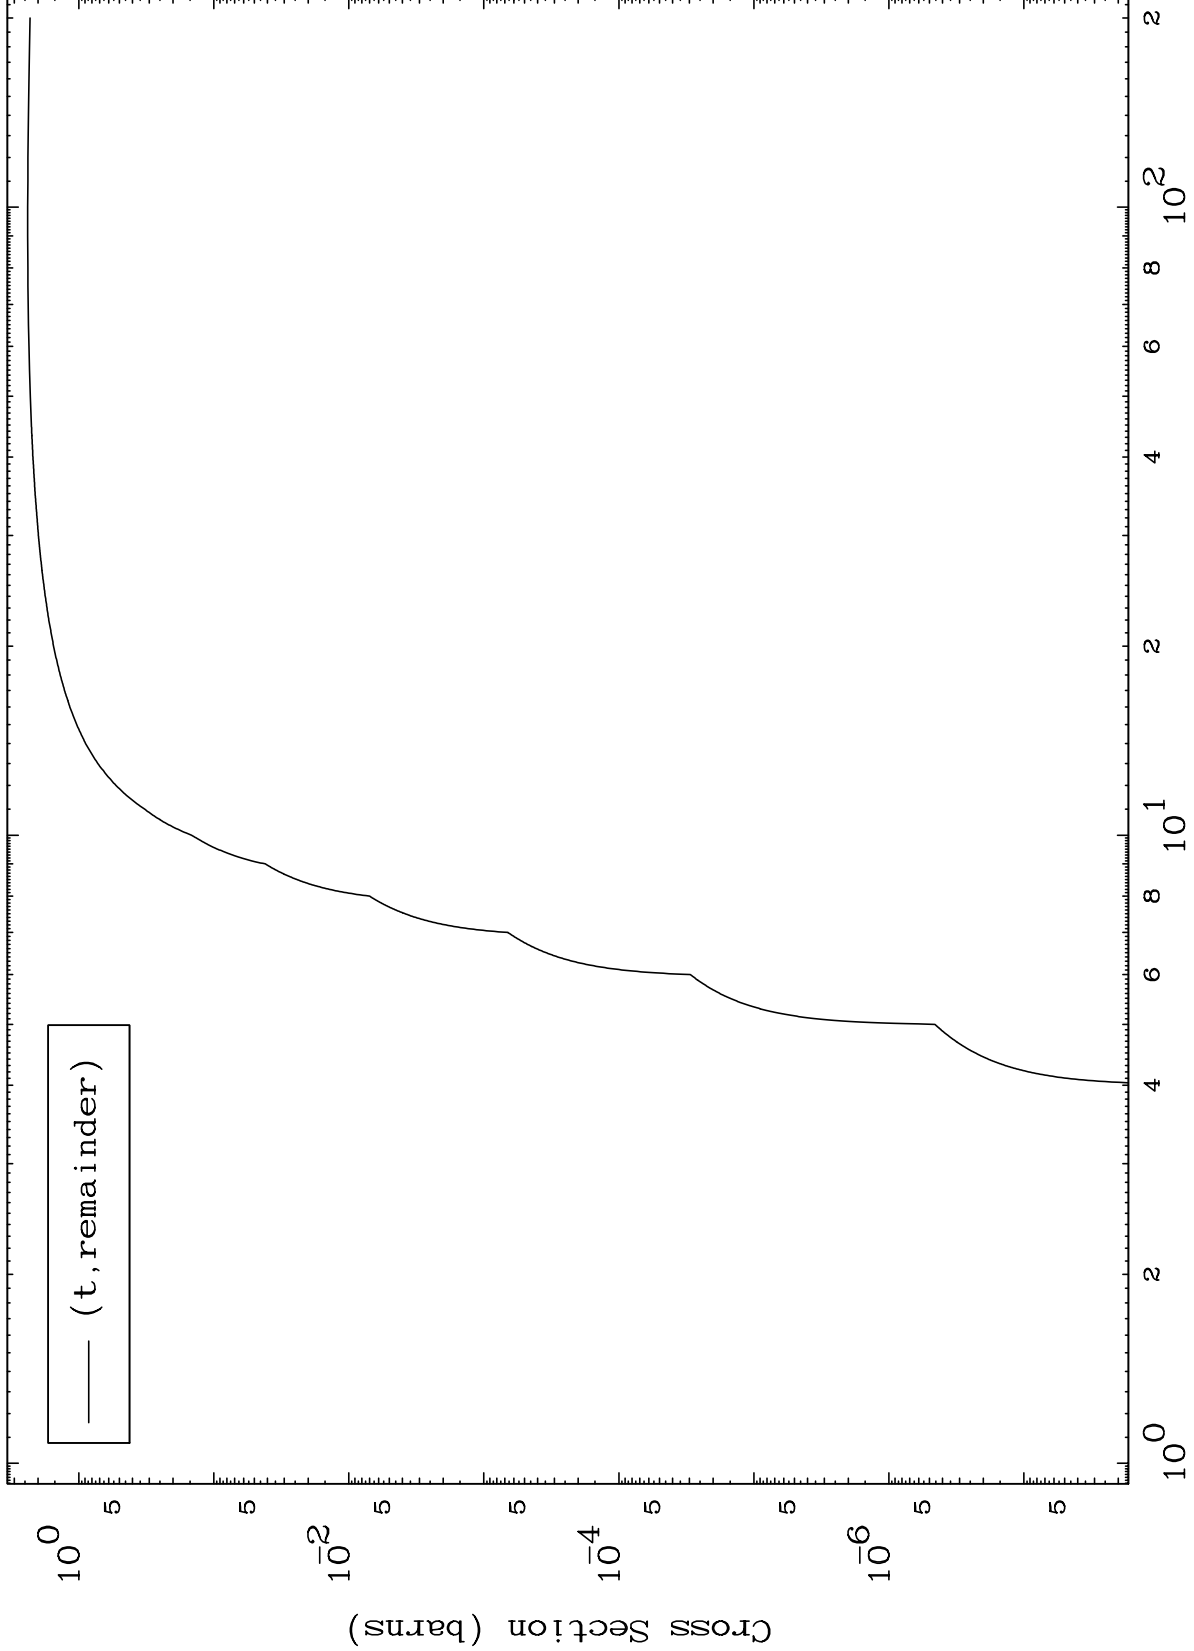

Press Mouse Button to Start

MAT 7583

Triton Major

76-Os-170

0 Kelvin Cross Sections

Incident Energy (MeV)

76-Os-170